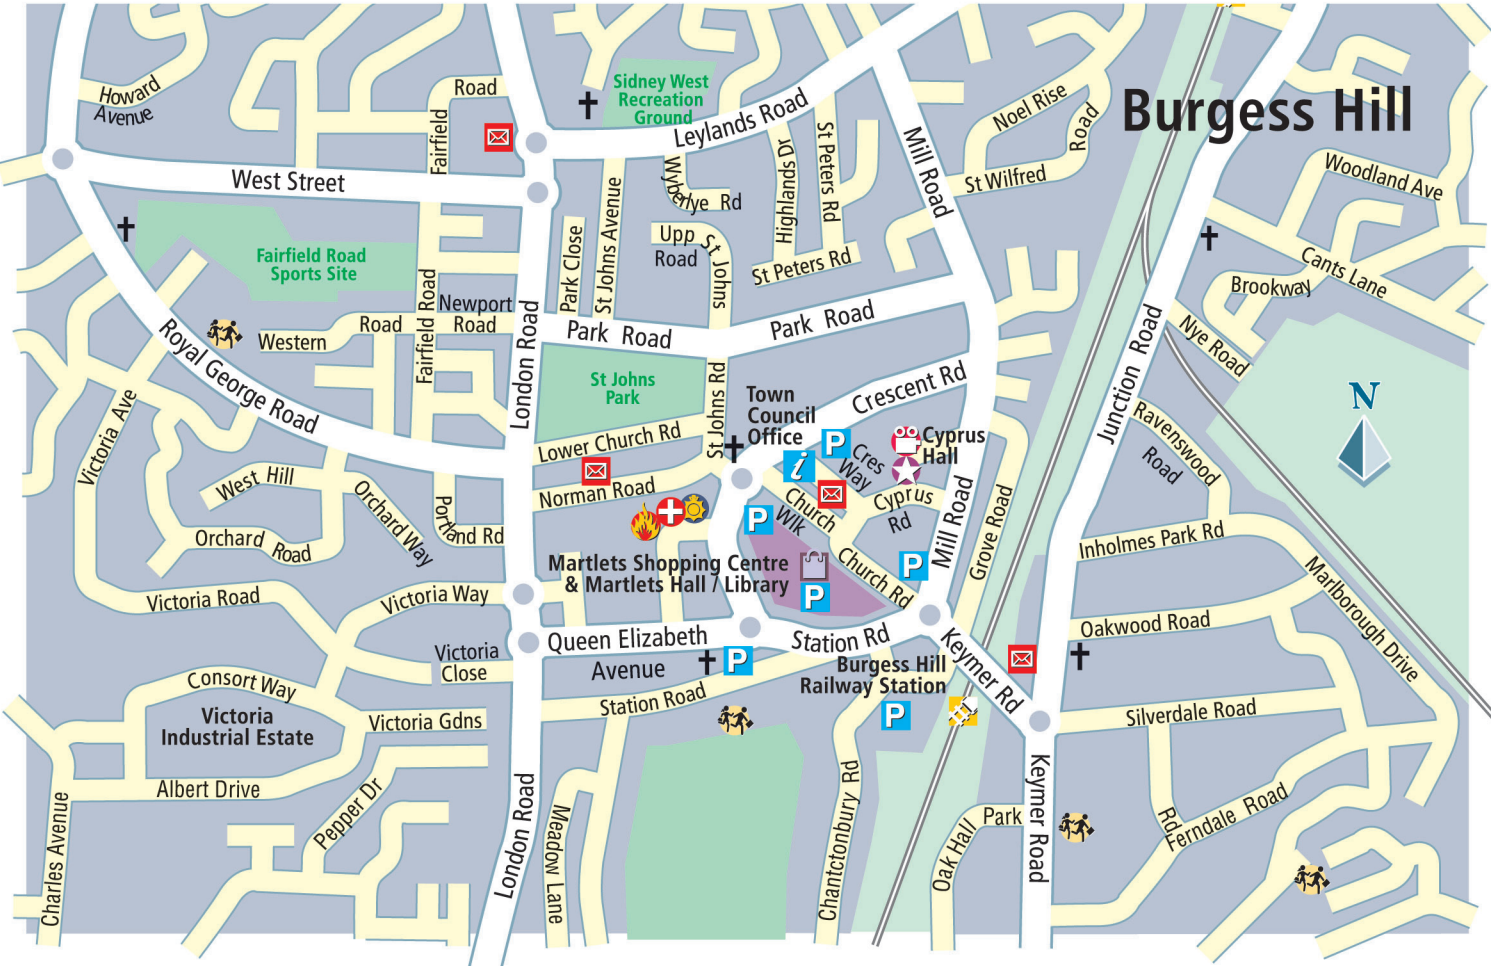

# Burgess Hill

## KEY TO SYMBOLS

 Tourist Information Centre

 Car Parking

 Rail Station

 Police Station

 Fire Station

 Ambulance Station

 School

 Post Office

 Shopping Centre

 Cinema

 Church

 Attraction