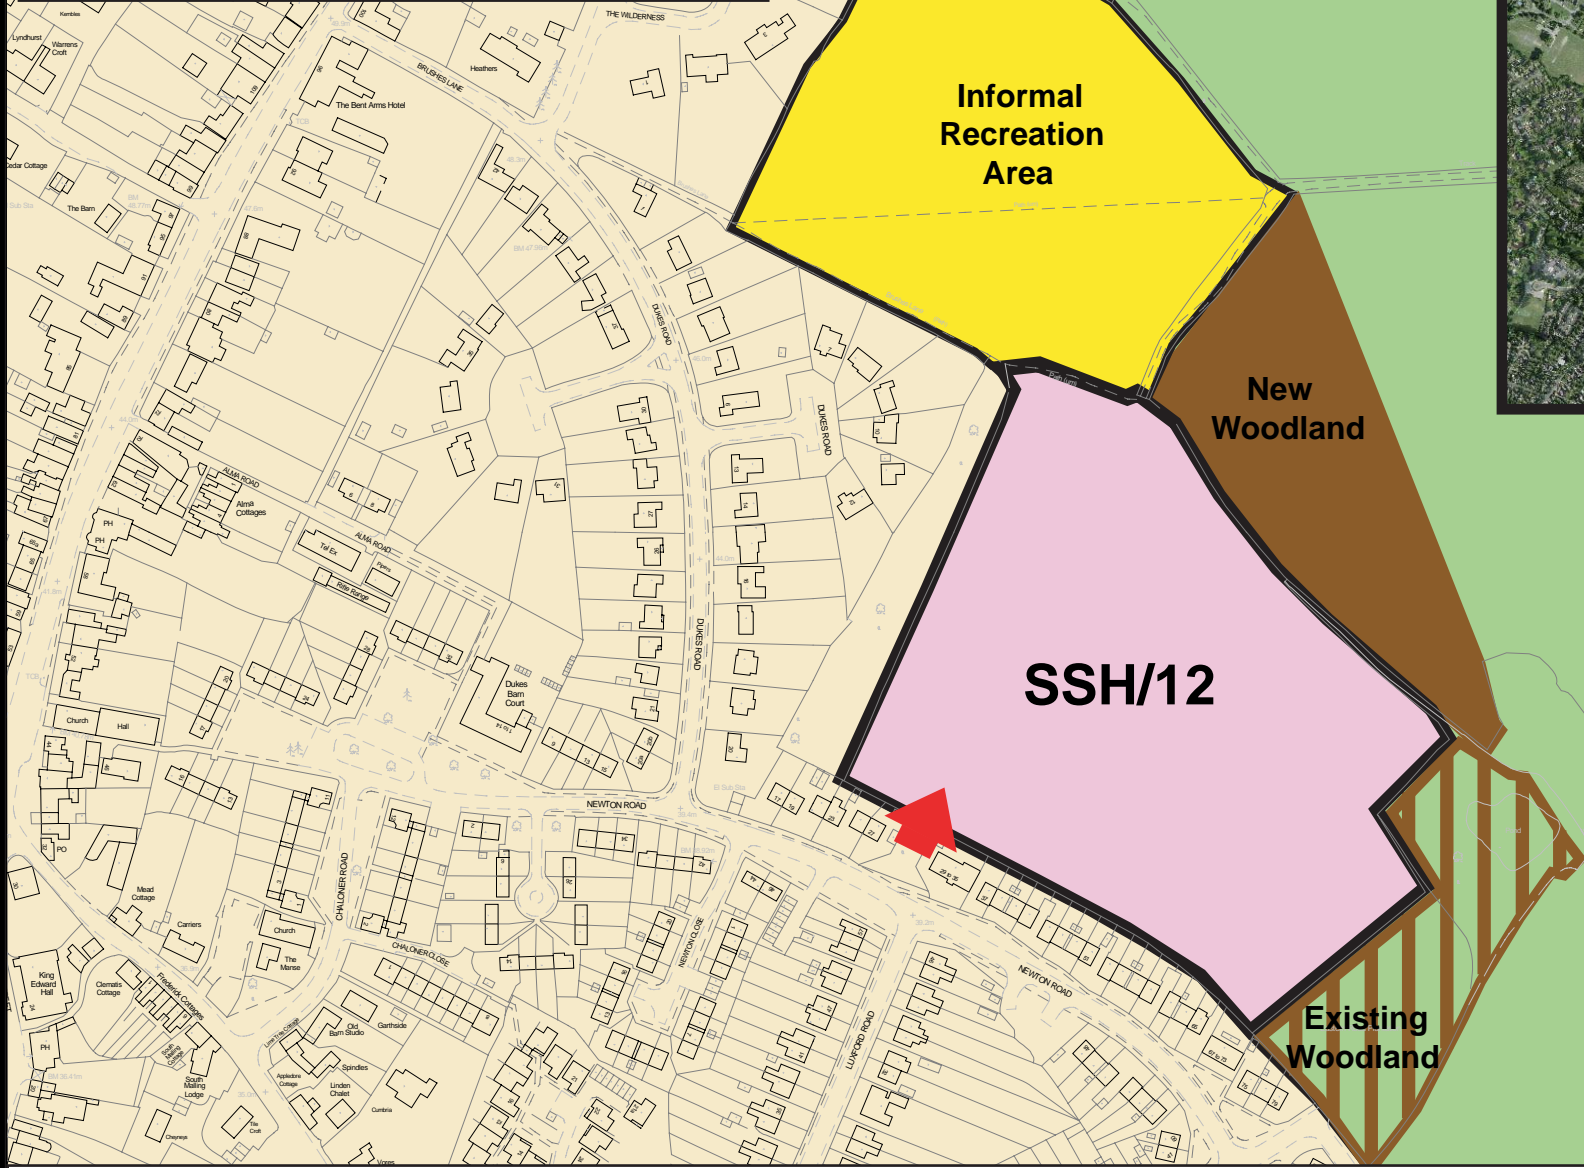

**SSH/12**  
**Land rear of Newton Road, Lindfield**

Scale 1:3500

**N**

April 2008

Reproduced from the Ordnance Survey mapping with the permission of the Controller of Her Majesty's Stationery Office.  
CROWN COPYRIGHT. Unauthorised reproduction infringes Crown Copyright and may lead to prosecution or civil proceedings.  
Mid Sussex District Council. 100021794. 2008