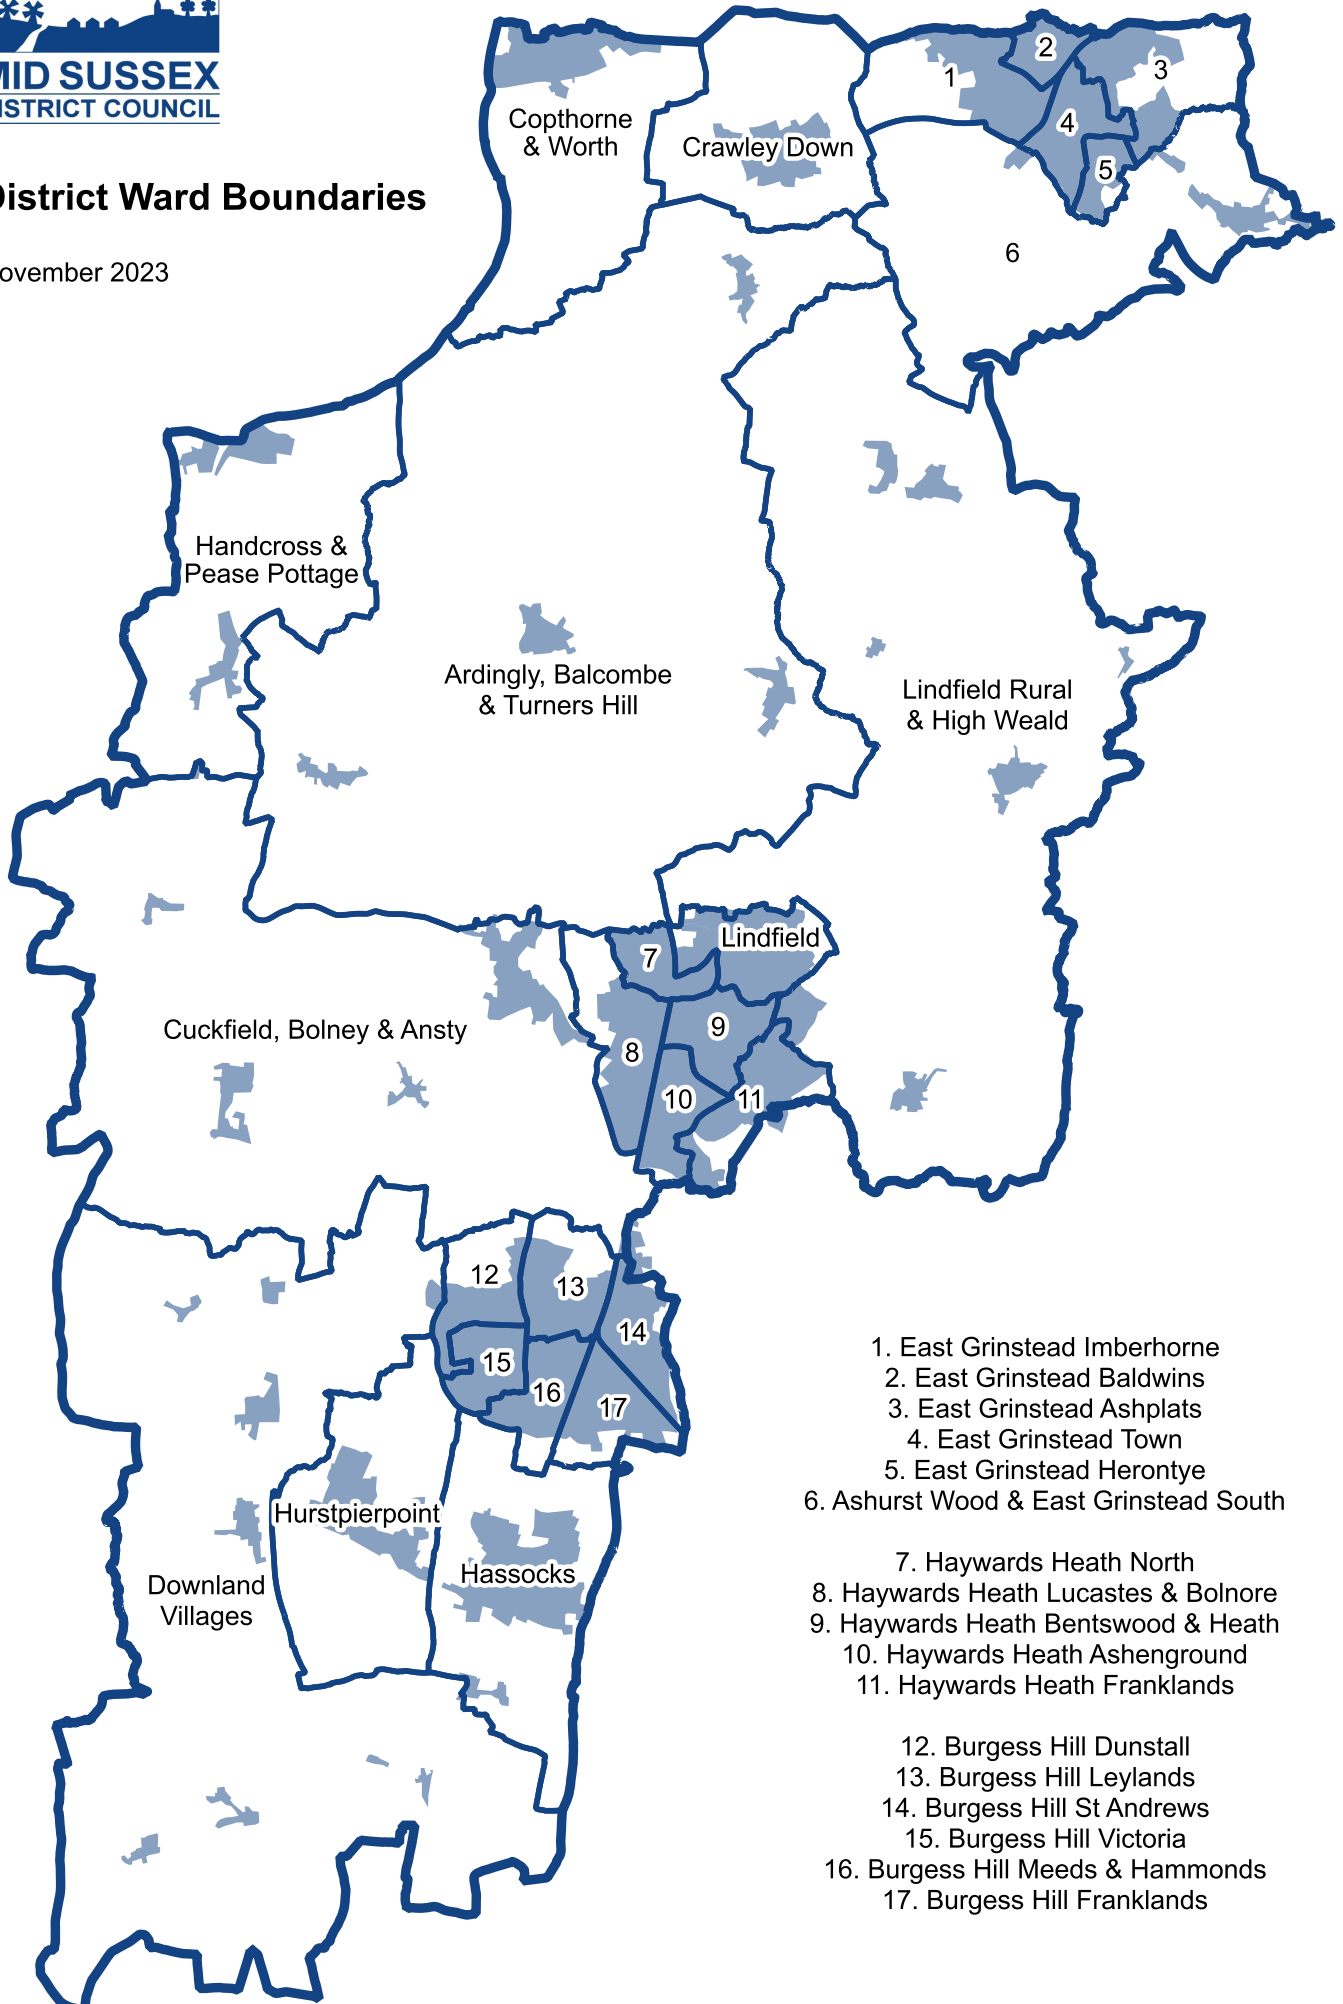

District Ward Boundaries

November 2023

1. East Grinstead Imberhorne
2. East Grinstead Baldwins
3. East Grinstead Ashplats
4. East Grinstead Town
5. East Grinstead Herontye
6. Ashurst Wood & East Grinstead South

7. Haywards Heath North
8. Haywards Heath Lucastes & Bolnore
9. Haywards Heath Bentswood & Heath
10. Haywards Heath Ashenground
11. Haywards Heath Franklands

12. Burgess Hill Dunstall
13. Burgess Hill Leylands
14. Burgess Hill St Andrews
15. Burgess Hill Victoria
16. Burgess Hill Meeds & Hammonds
17. Burgess Hill Franklands