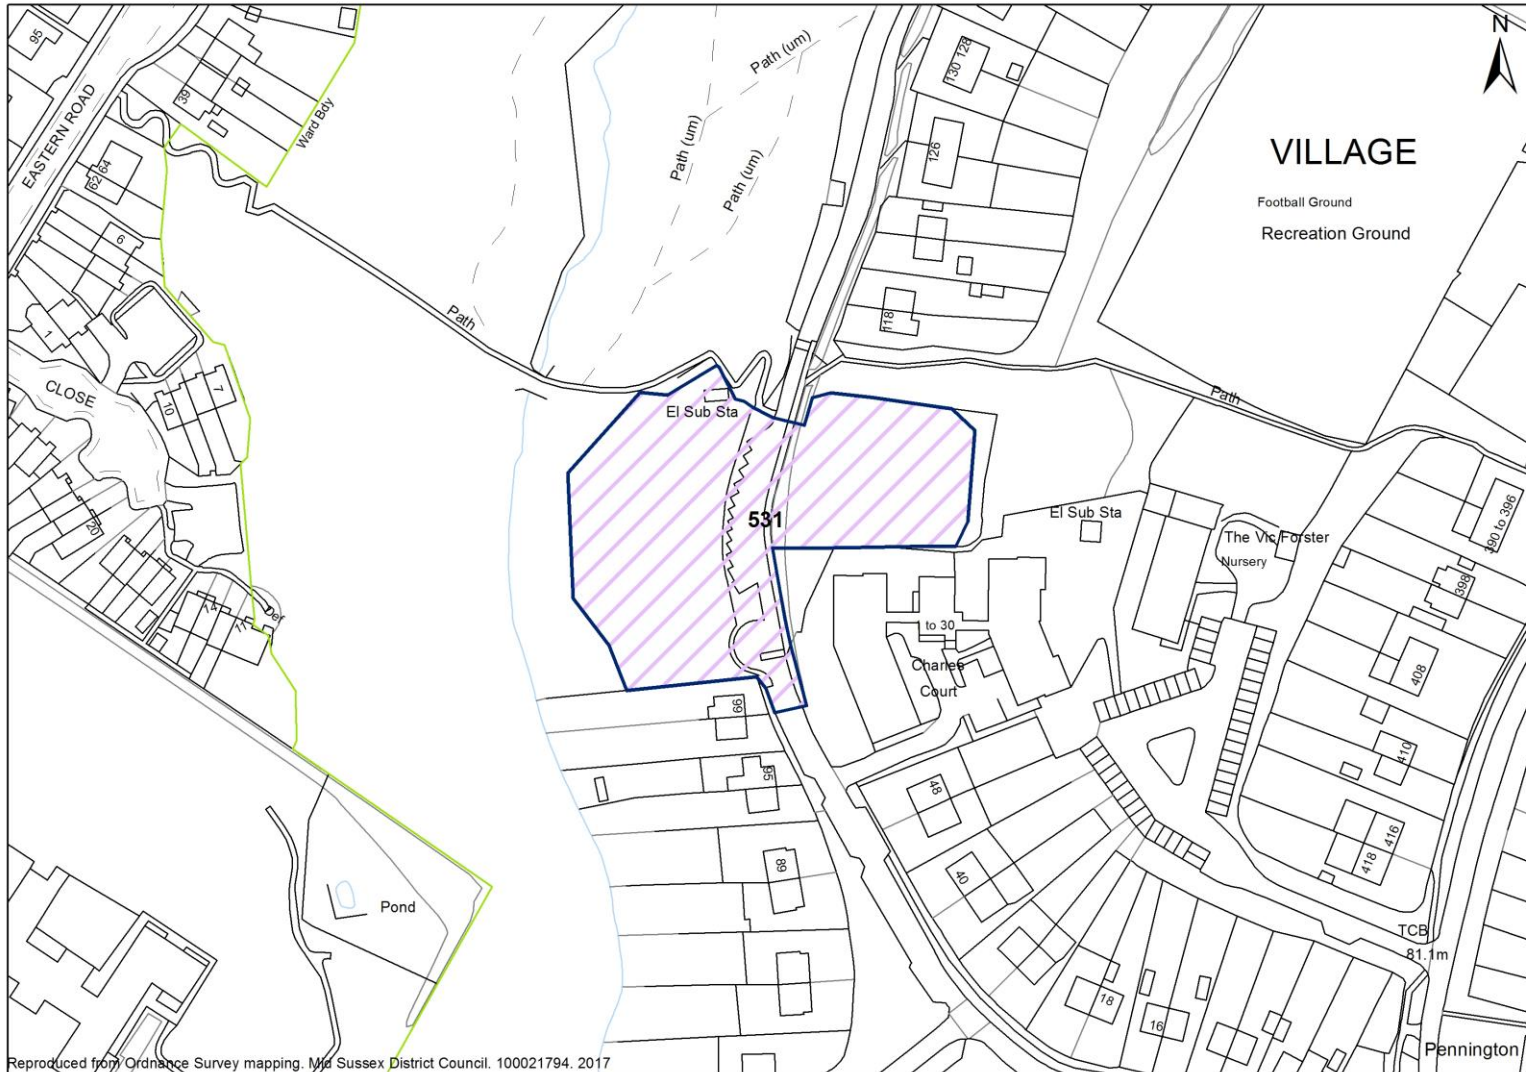

Site Reference	SHLAAID531
Parish	Haywards Heath
Site Address	Land north of 99 Reed Pond Walk, Franklands Village, Haywards Heath