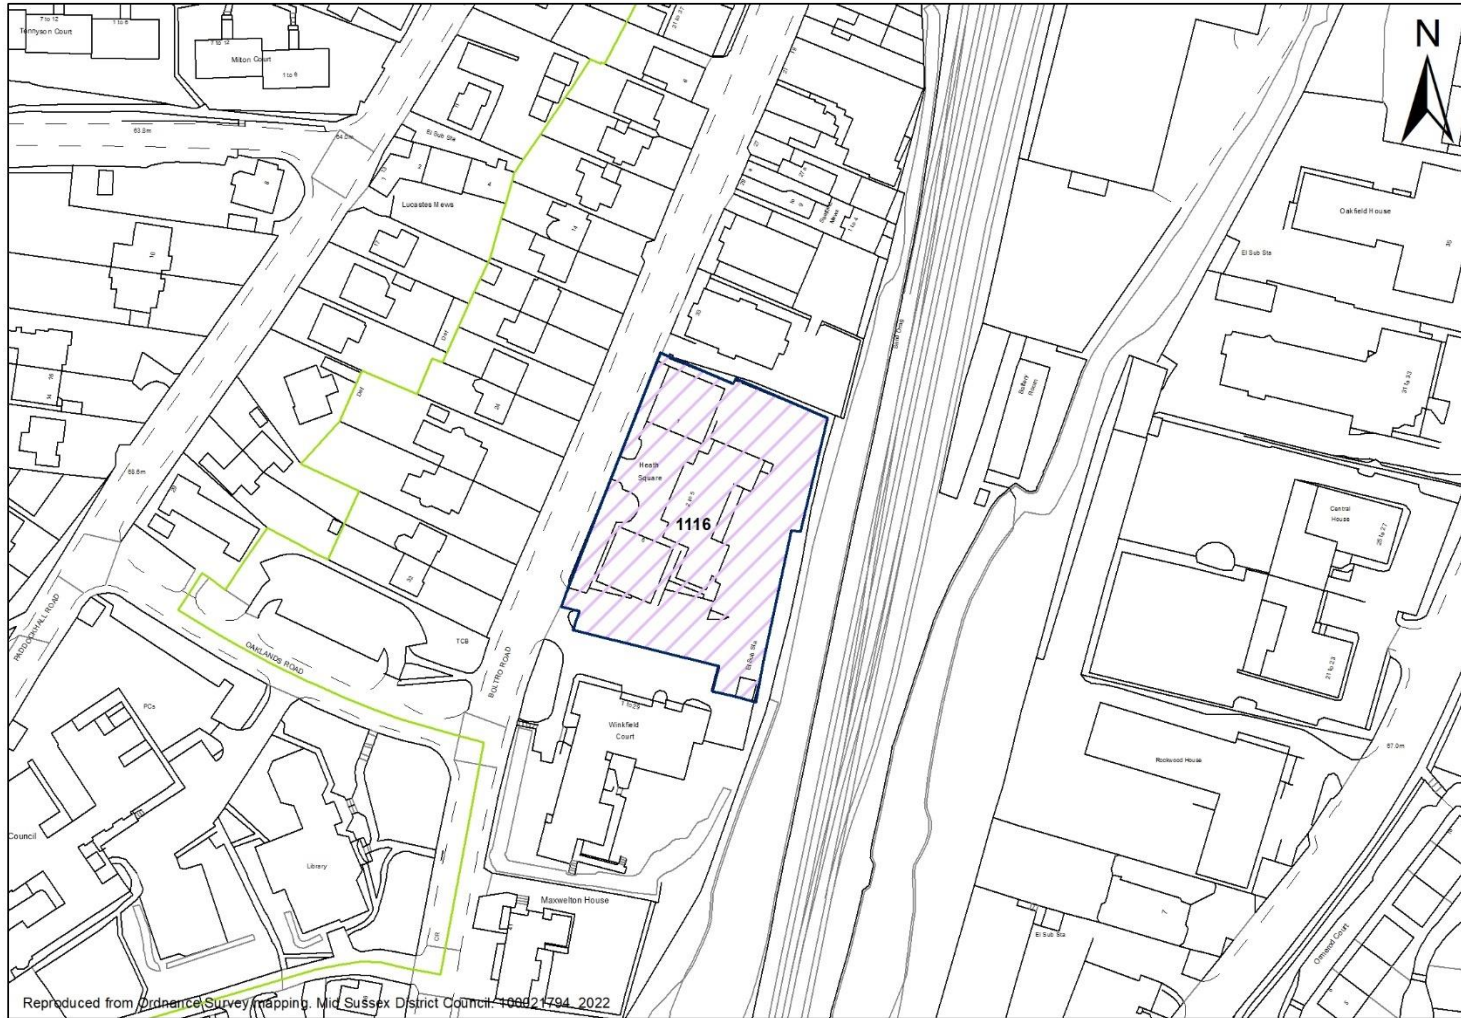

Site Reference	SHLAAID1116
Parish	Haywards Heath
Site Address	1 and 2 Heath Square, Boltro Road