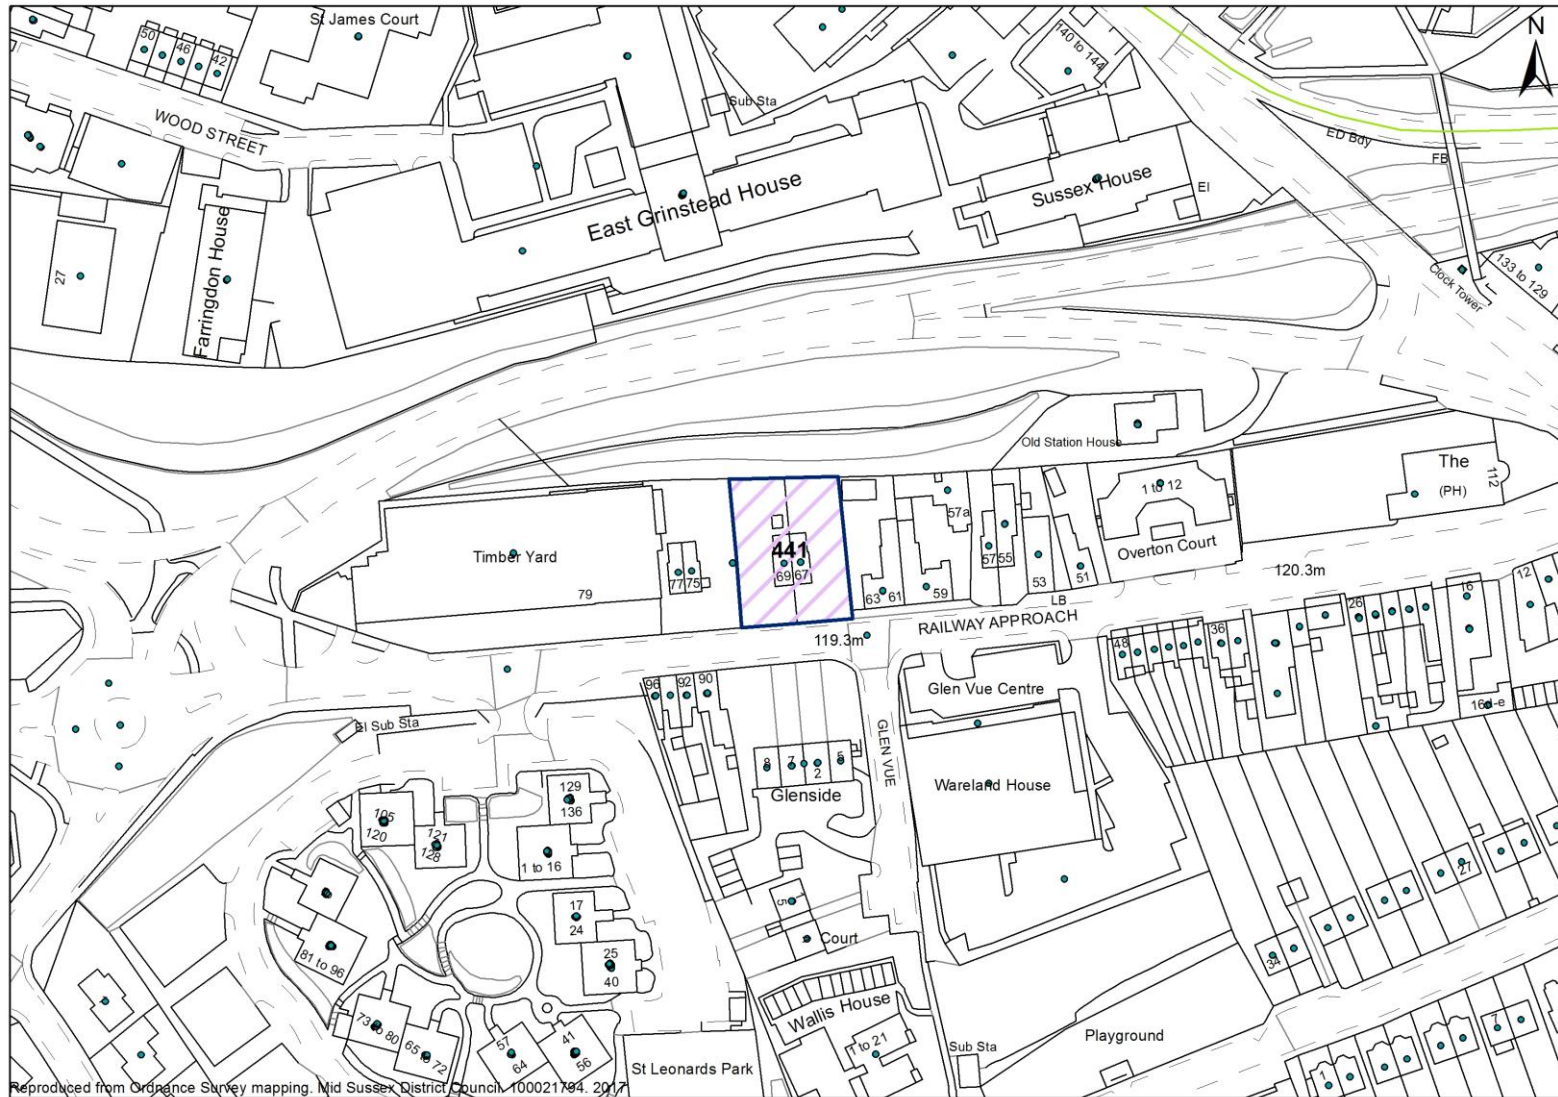

Site Reference	SHLAAID441
Parish	East Grinstead
Site Address	67-69 Railway Approach, East Grinstead