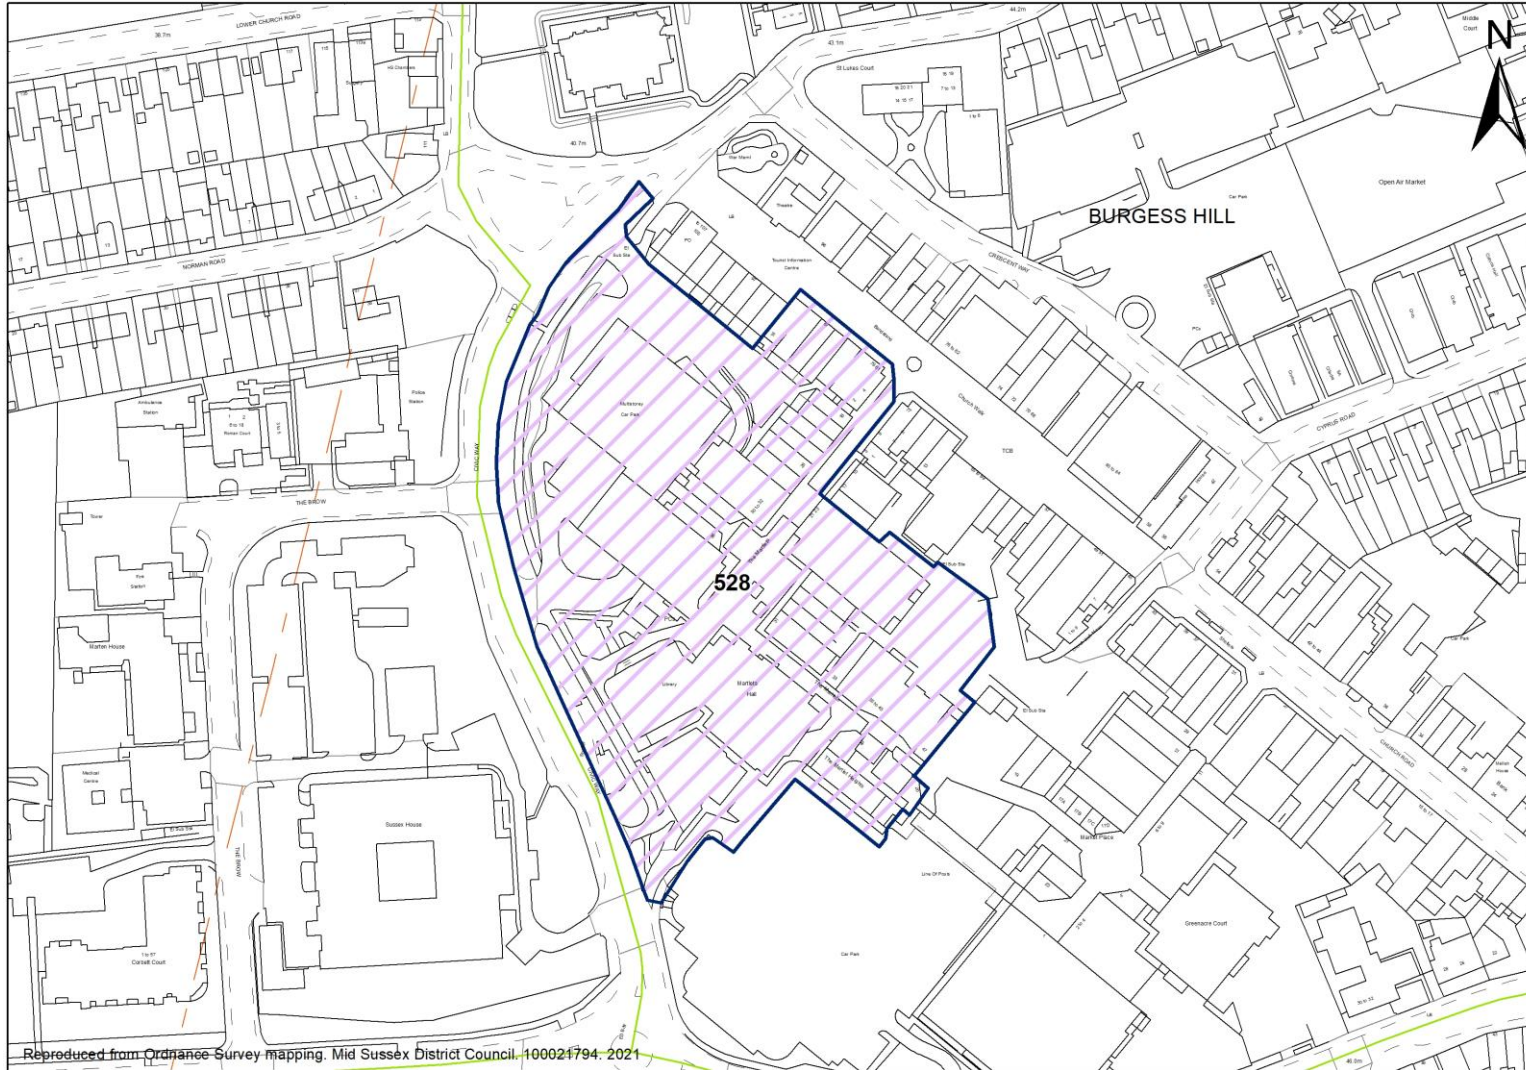

Site Reference	SHLAAID528
Parish	Burgess Hill
Site Address	Land at Burgess Hill Town Centre (multiple sites)