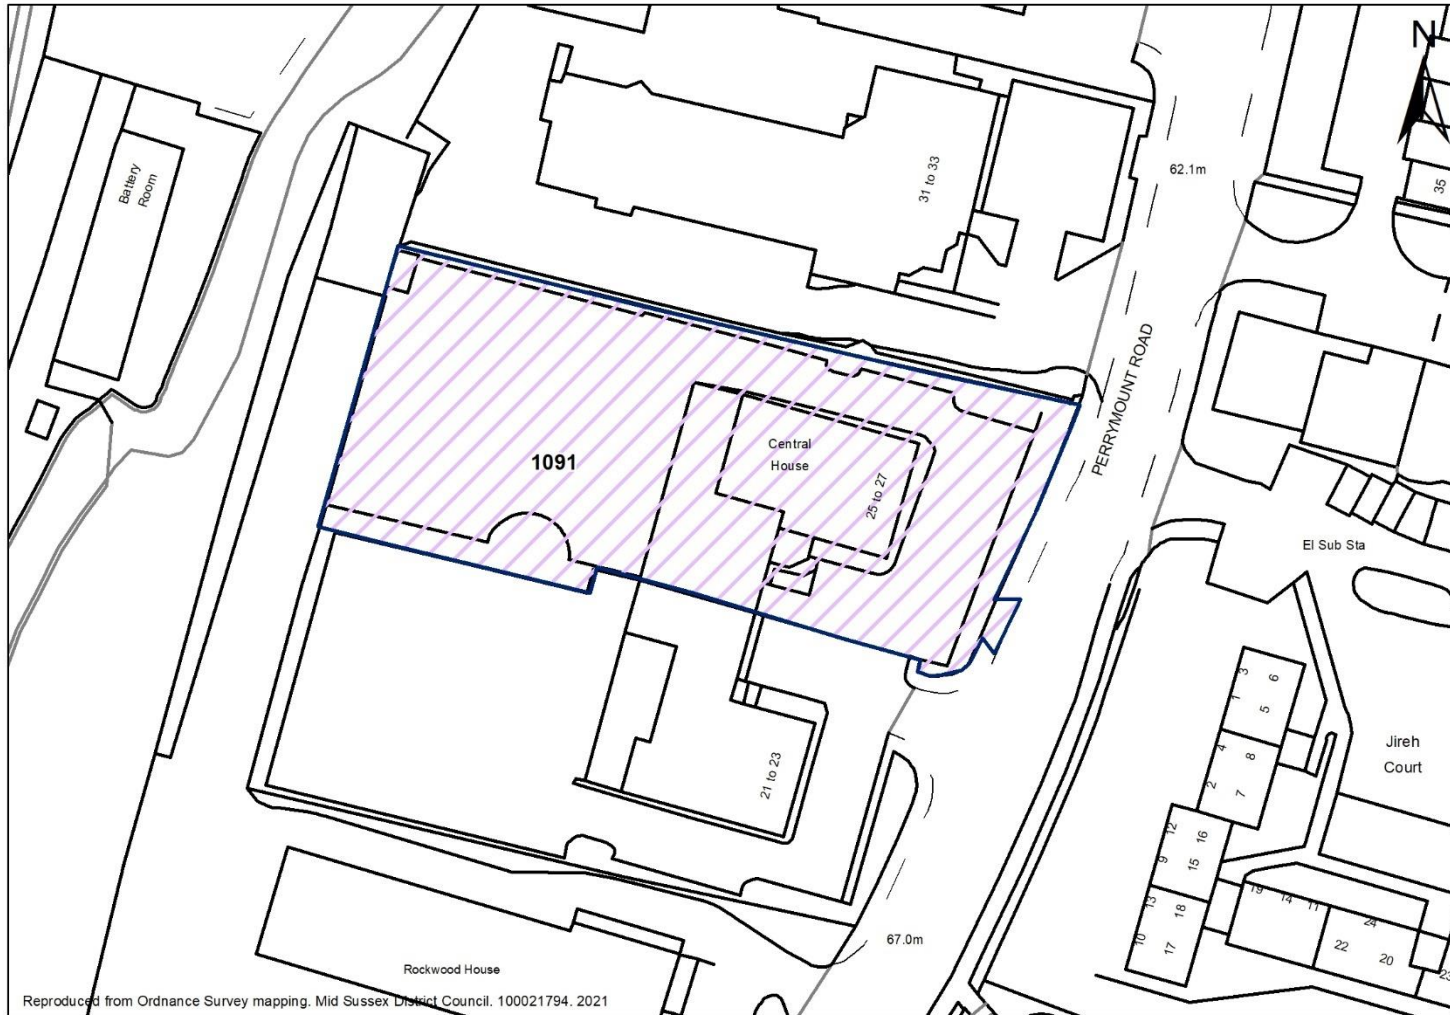

Site Reference	SHLAAID1091
Parish	Haywards Heath
Site Address	Central House, 25 – 27 Perrymount Road