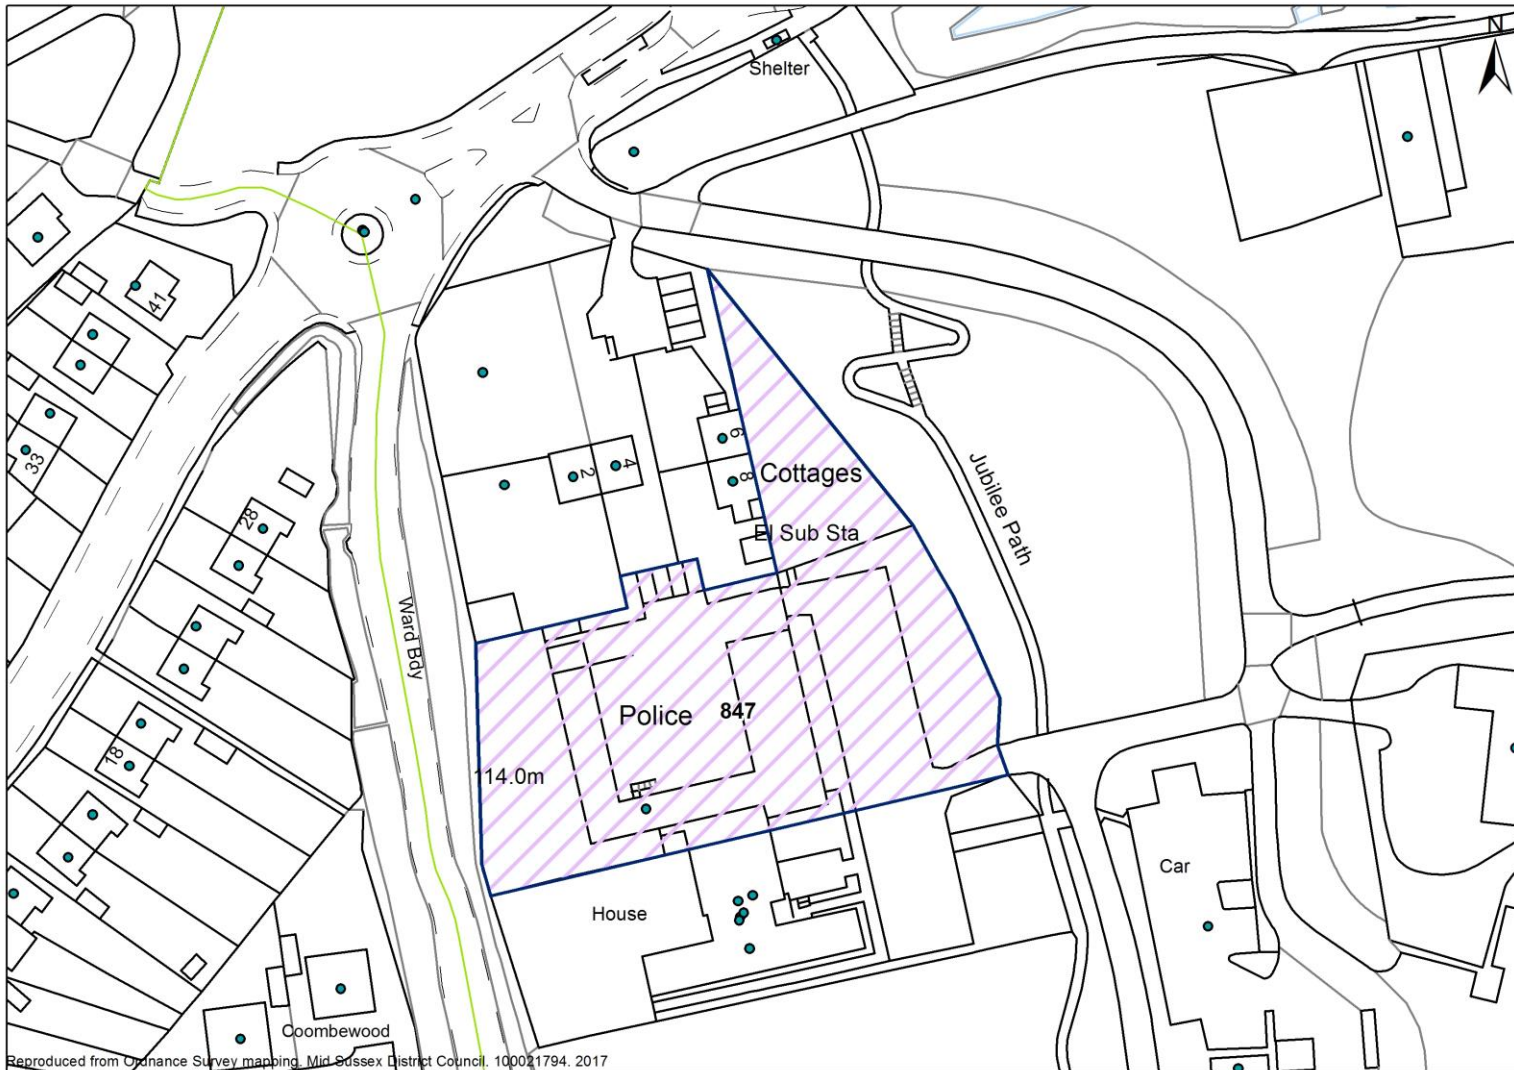

Site Reference	SHLAAID847
Parish	East Grinstead
Site Address	Former East Grinstead Police Station, College Lane, East Grinstead