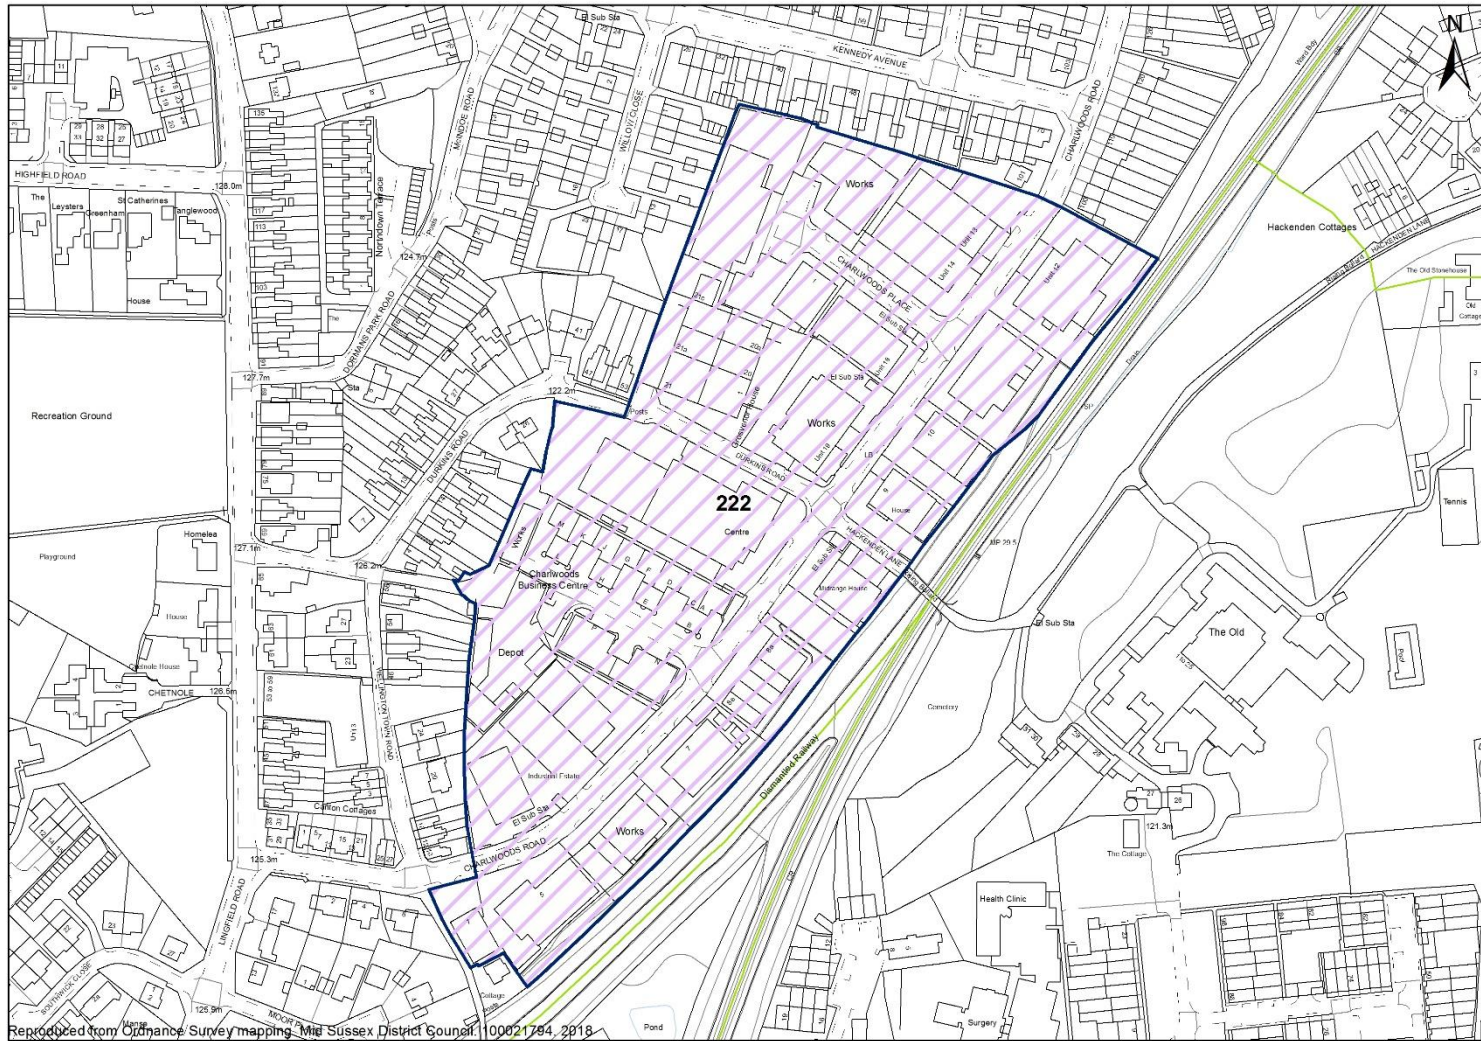

Site Reference	SHLAAID222
Parish	East Grinstead
Site Address	Charlwoods Industrial Estate, East Grinstead

Reproduced from Ordnance Survey mapping. Mid Sussex District Council, 100021784, 2018