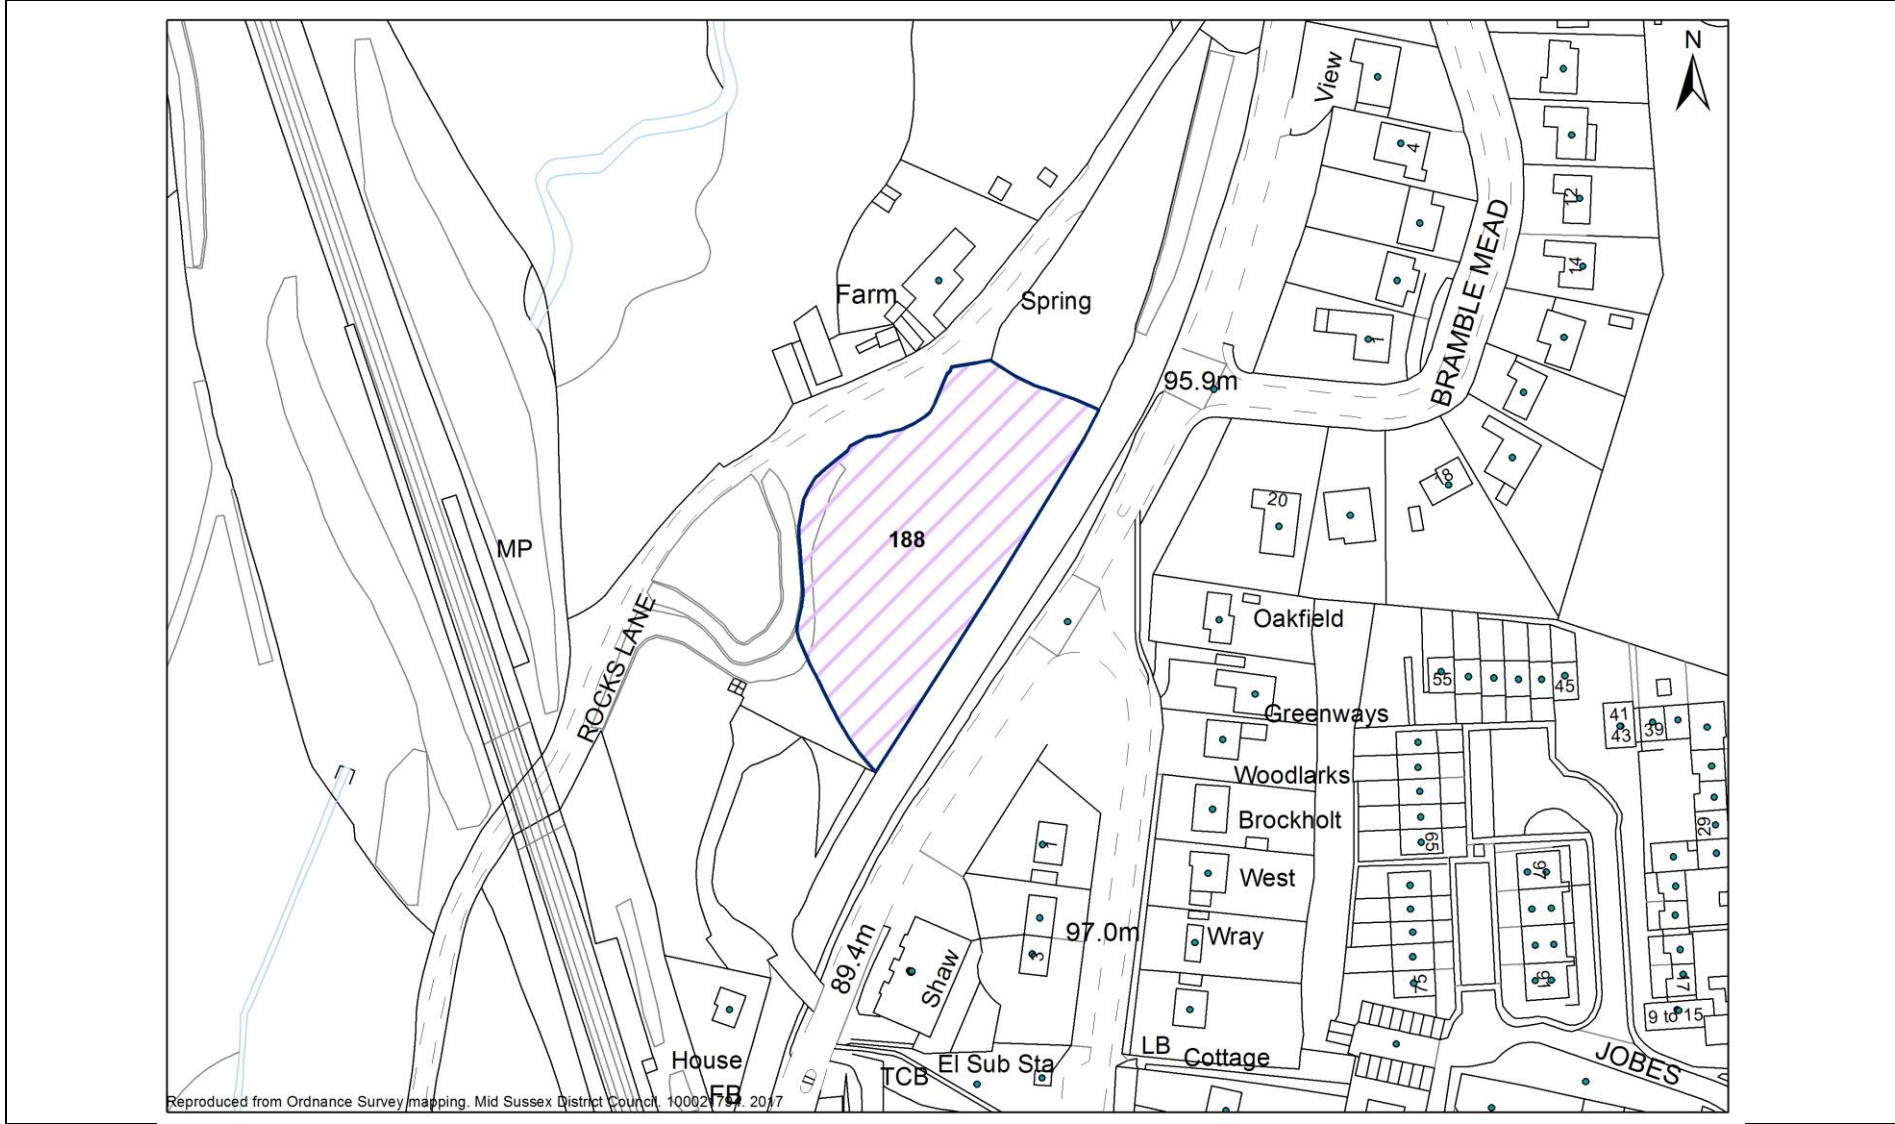

Site Reference	SHLAAID188
Parish	Balcombe
Site Address	Land opposite Newlands, (Spring Field Shaw), London Road, Balcombe