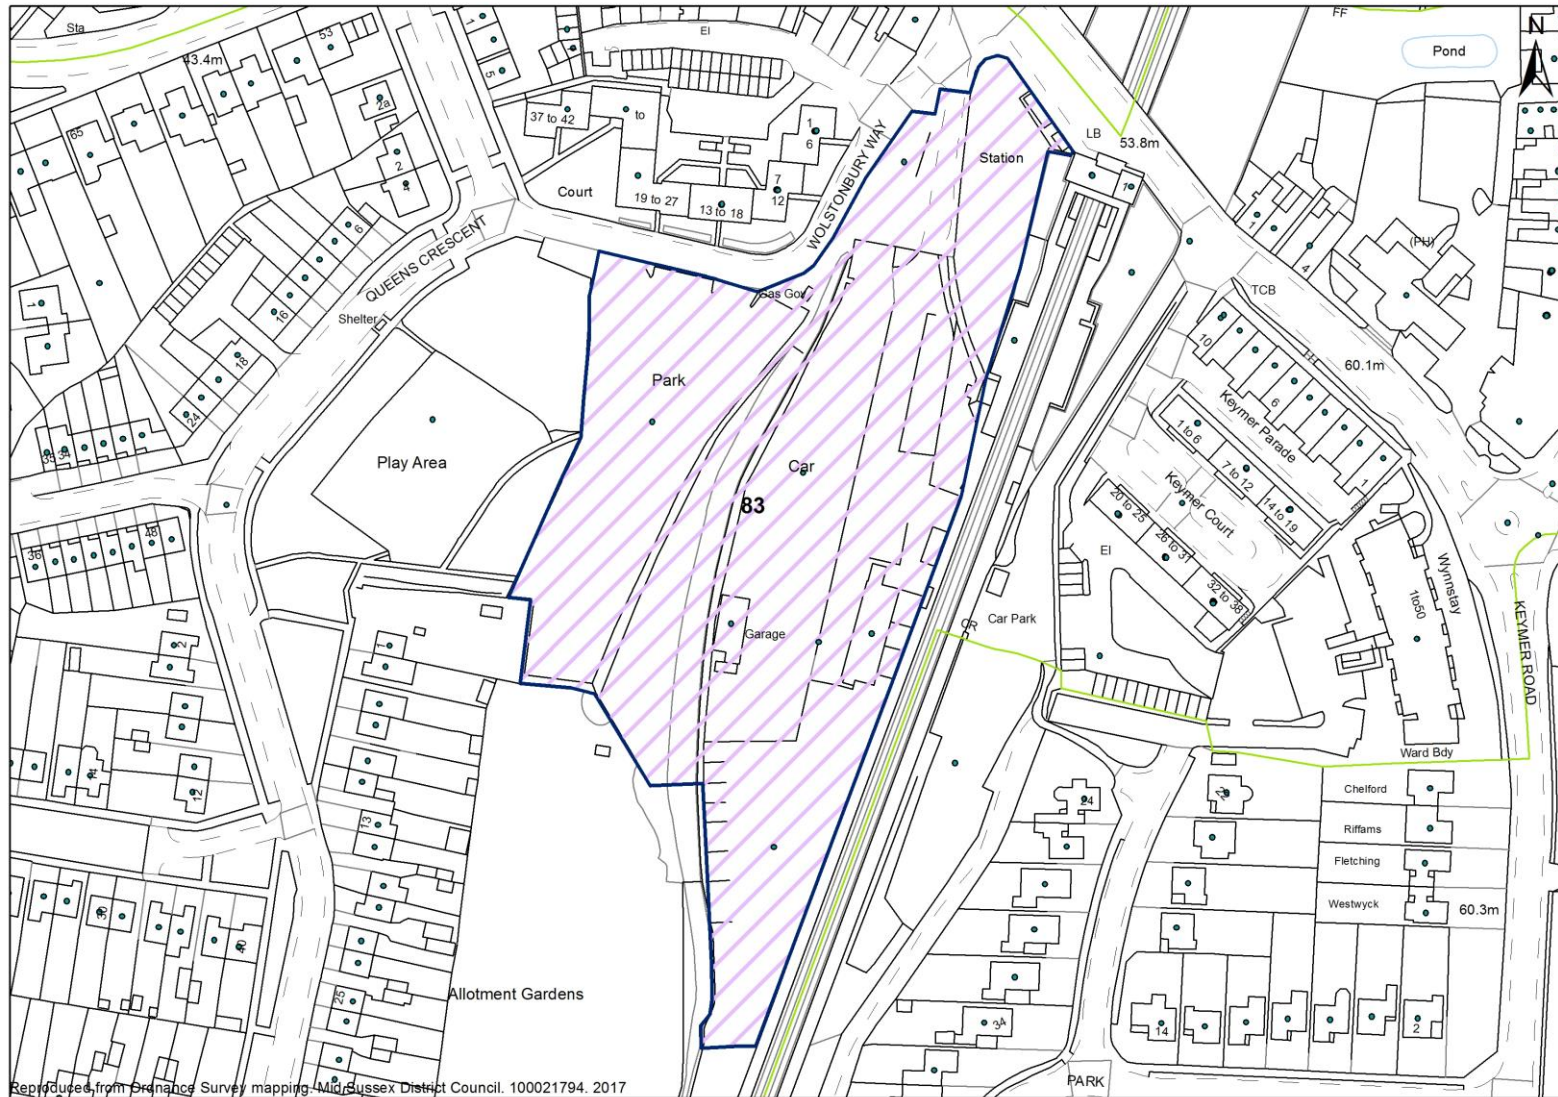

Site Reference	SHLAAID83
Parish	Burgess Hill
Site Address	Burgess Hill Station yard/car park, Burgess Hill

Reproduced from Ordnance Survey mapping. Mid Sussex District Council. 100021794. 2017