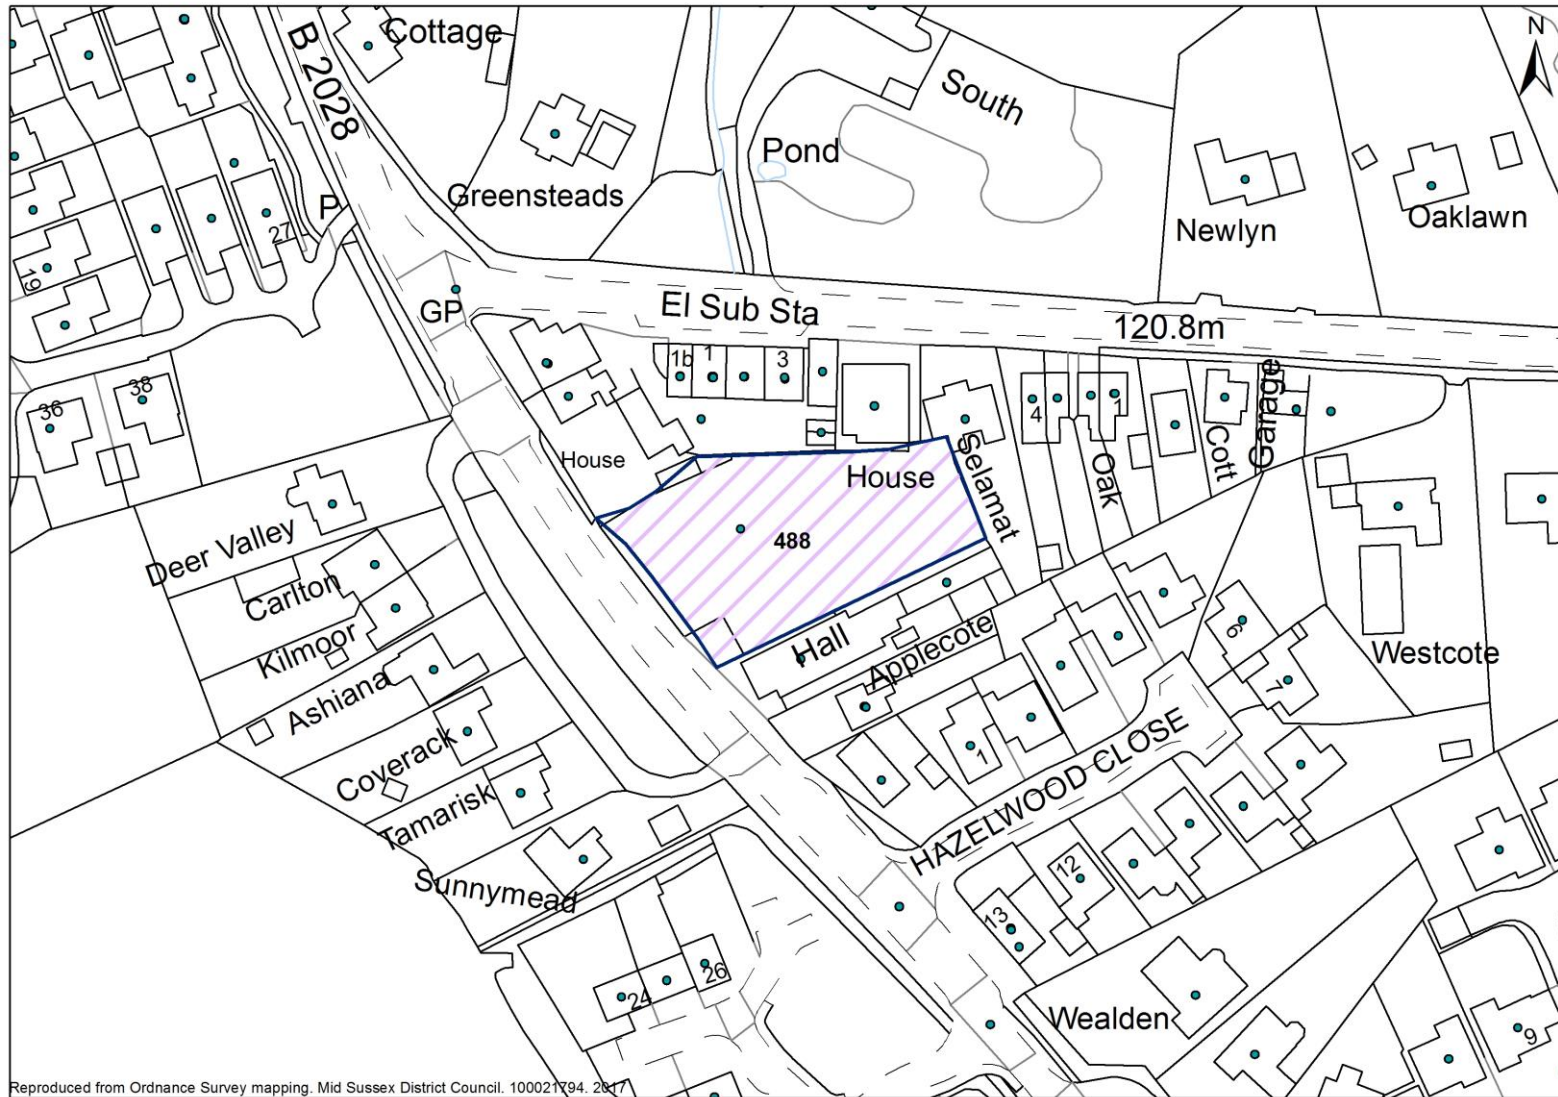

Site Reference	SHLAAID488
Parish	Worth
Site Address	Palmers Autocare Centre, Turners Hill Road, Crawley Down

Reproduced from Ordnance Survey mapping. Mid Sussex District Council. 100021794. 28/17