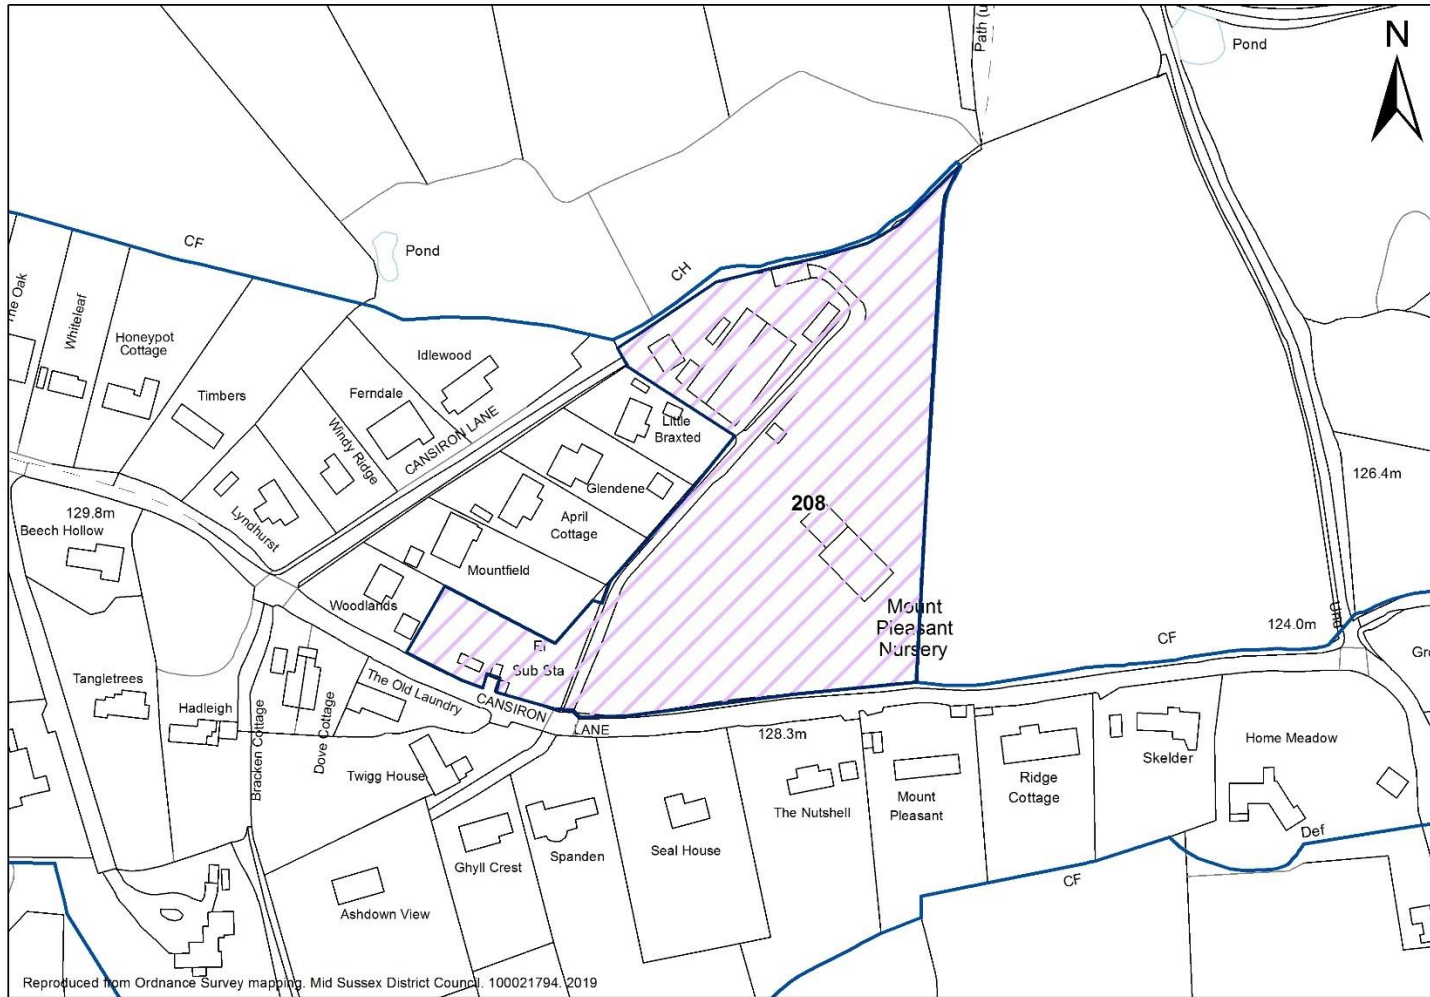

Site Reference	SHLAAID208
Parish	Ashurst Wood
Site Address	Mount Pleasant Nursery, Cansiron Lane, Ashurst Wood

Site Reference	SHLAAID27
Parish	Balcombe
Site Address	Land North of Station House, London Road, Balcombe