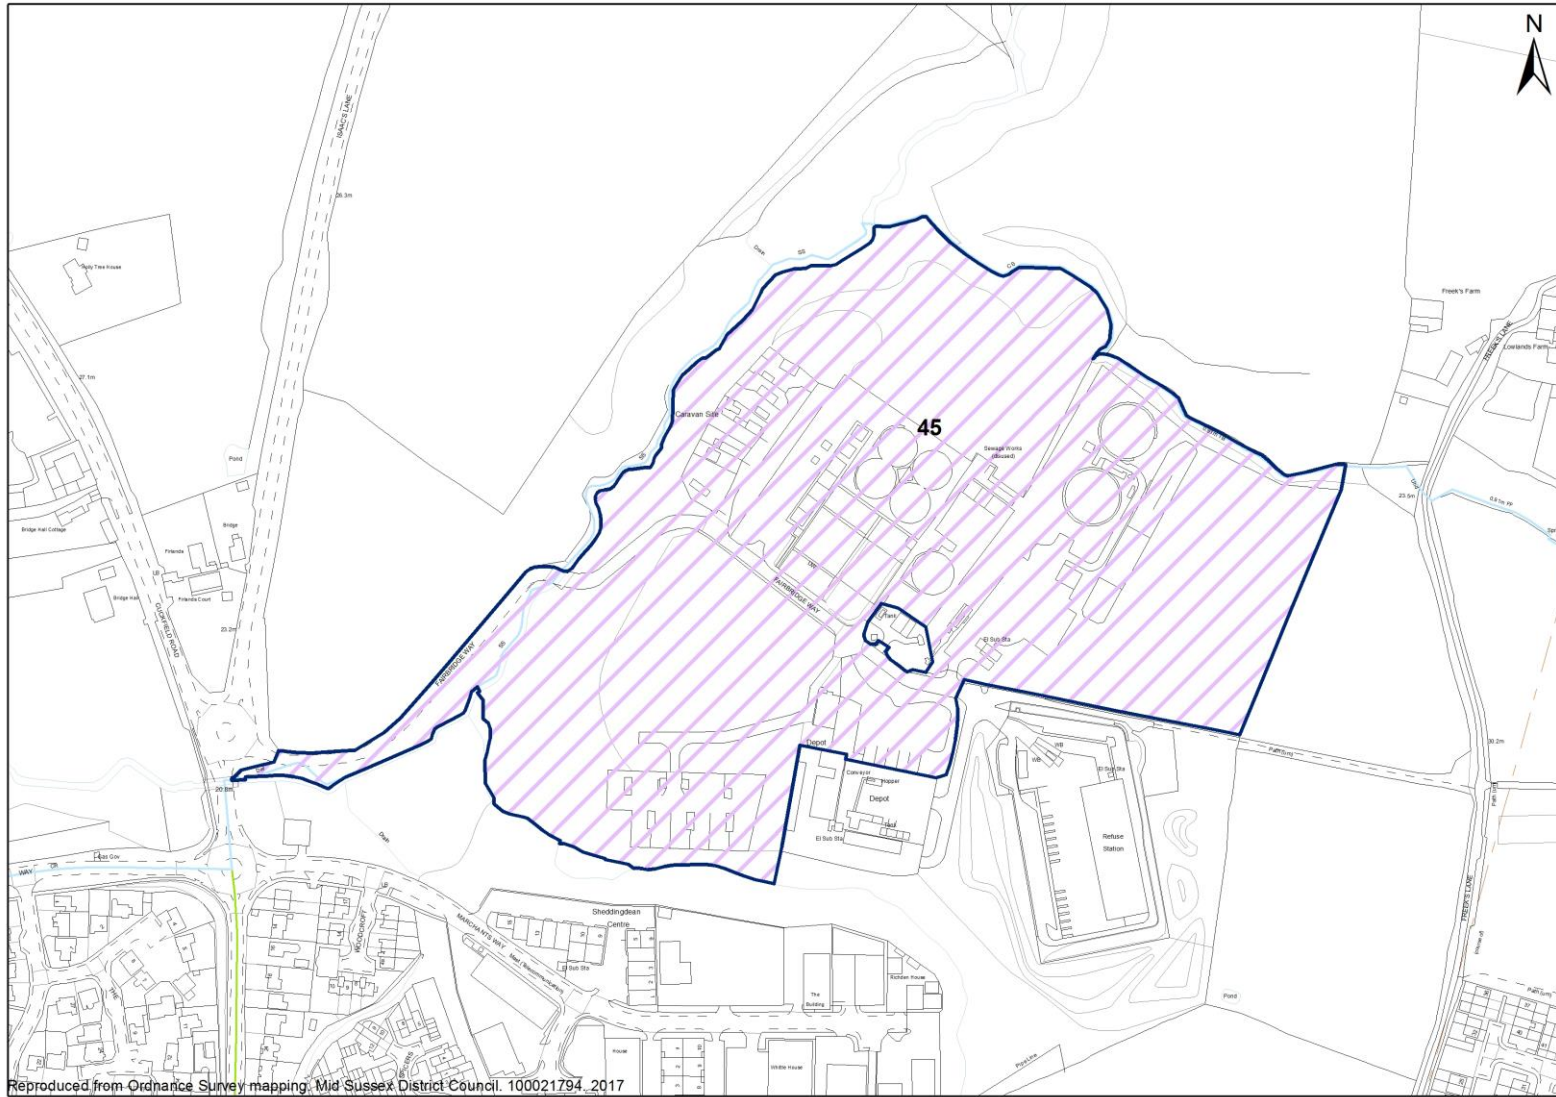

Site Reference	SHLAAID45
Parish	Burgess Hill
Site Address	Former Sewage Works, Fairbridge Way, Burgess Hill