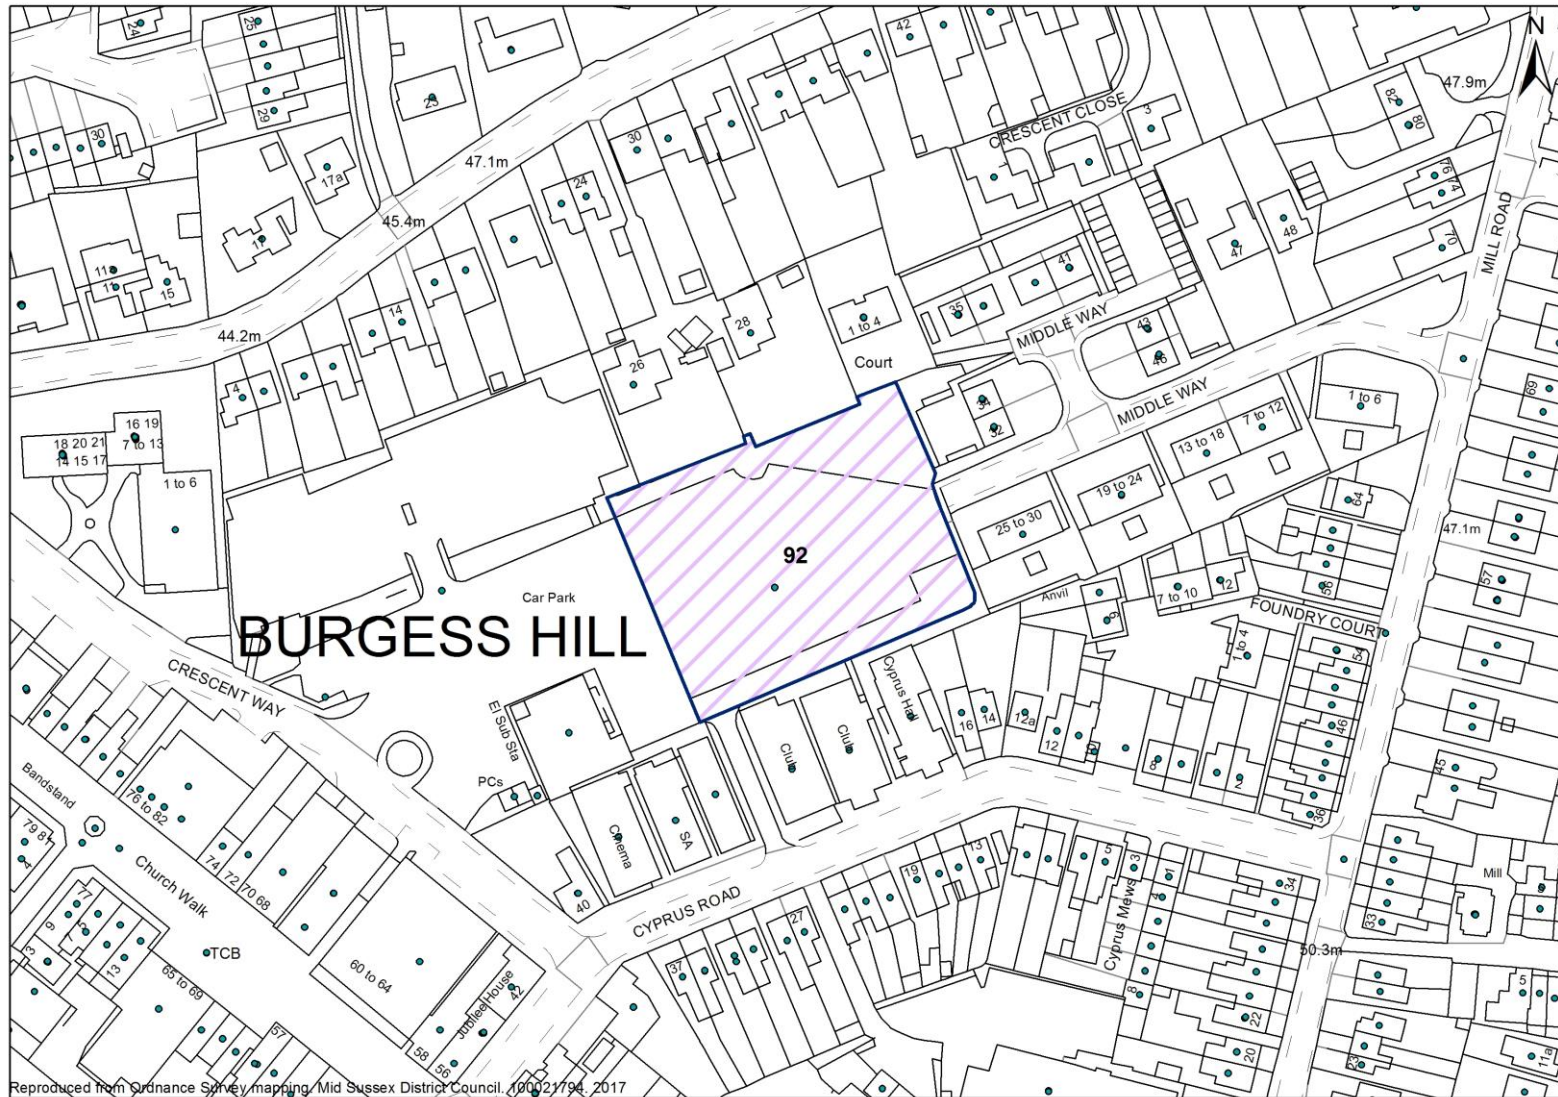

Site Reference	SHLAAID92
Parish	Burgess Hill
Site Address	Open air market, Cyprus Road, Burgess Hill

Reproduced from Ordnance Survey mapping, Mid Sussex District Council, 10027794, 2017