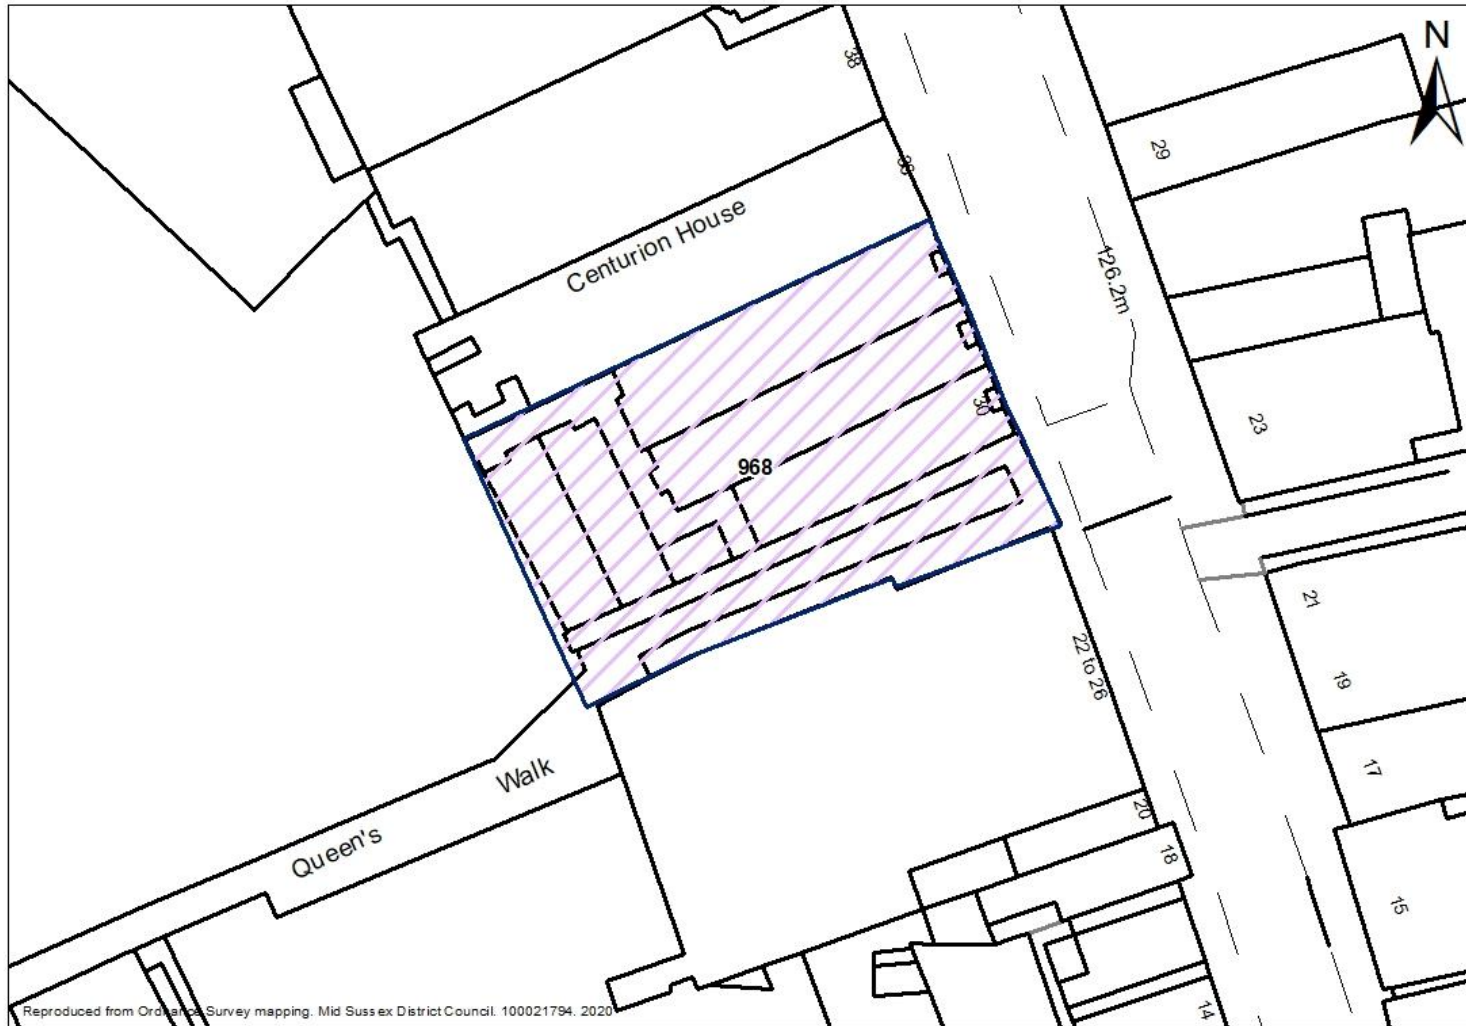

Site Reference	SHLAAID968
Parish	East Grinstead
Site Address	30 – 34 London Road