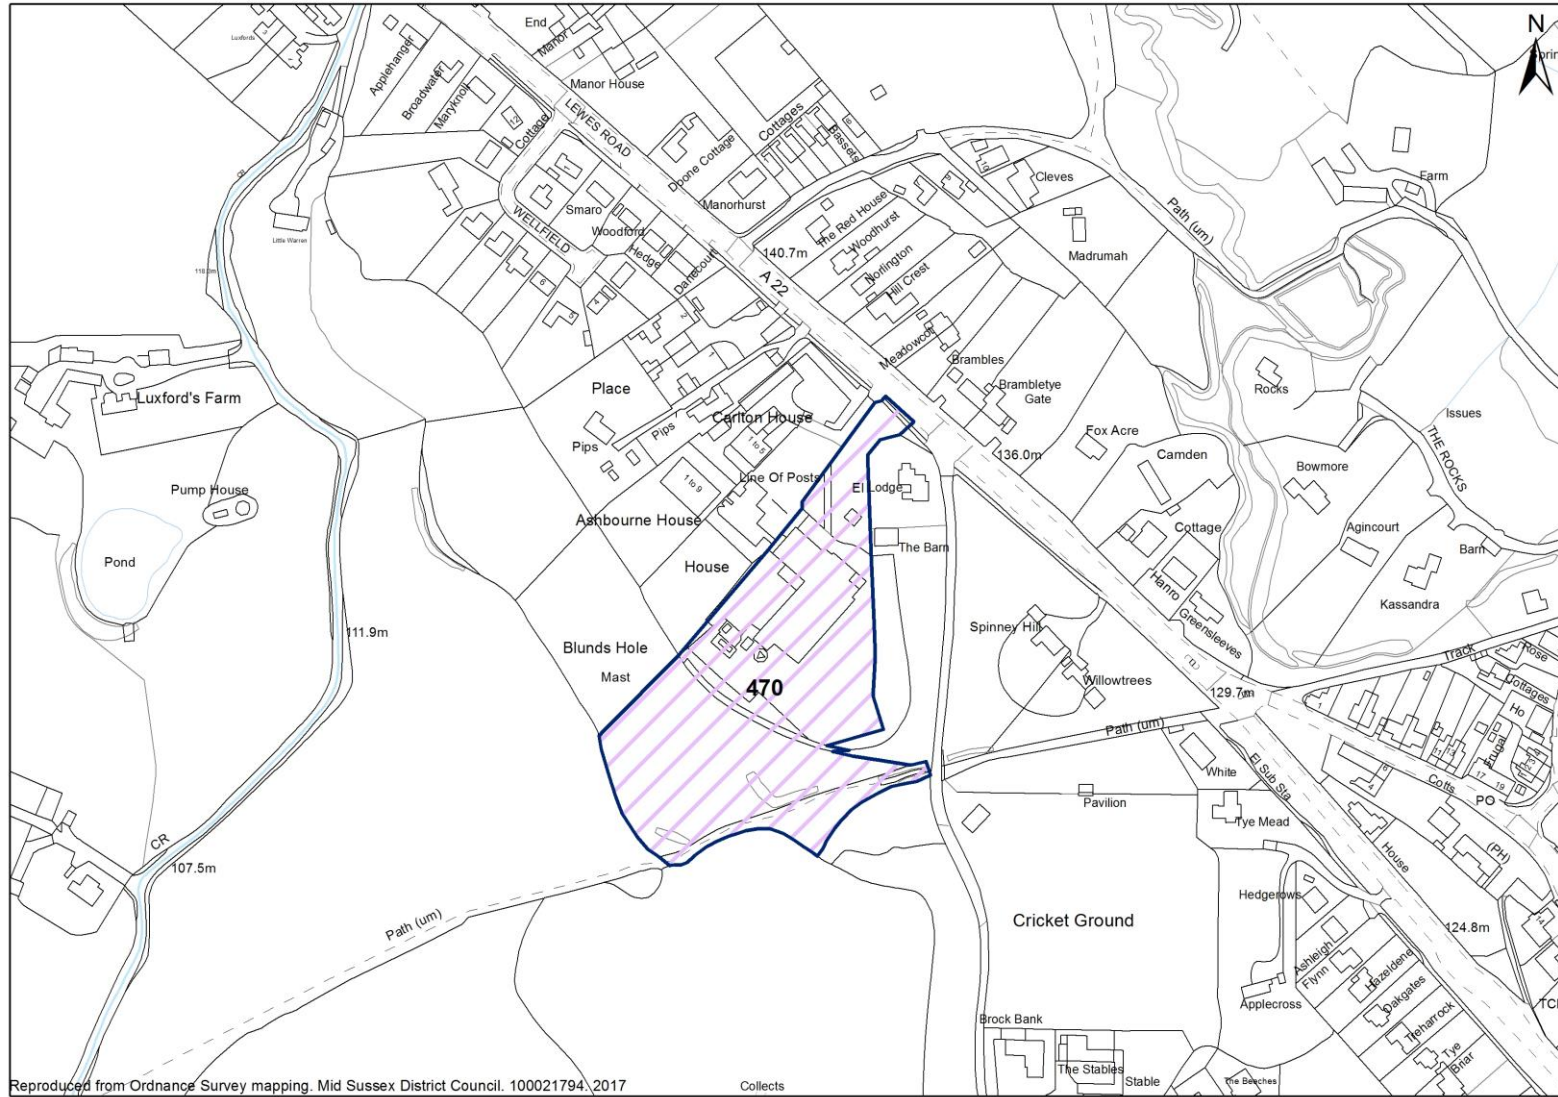

Site Reference	SHLAAID470
Parish	Ashurst Wood
Site Address	Wealden House, Lewes Road, Ashurst Wood