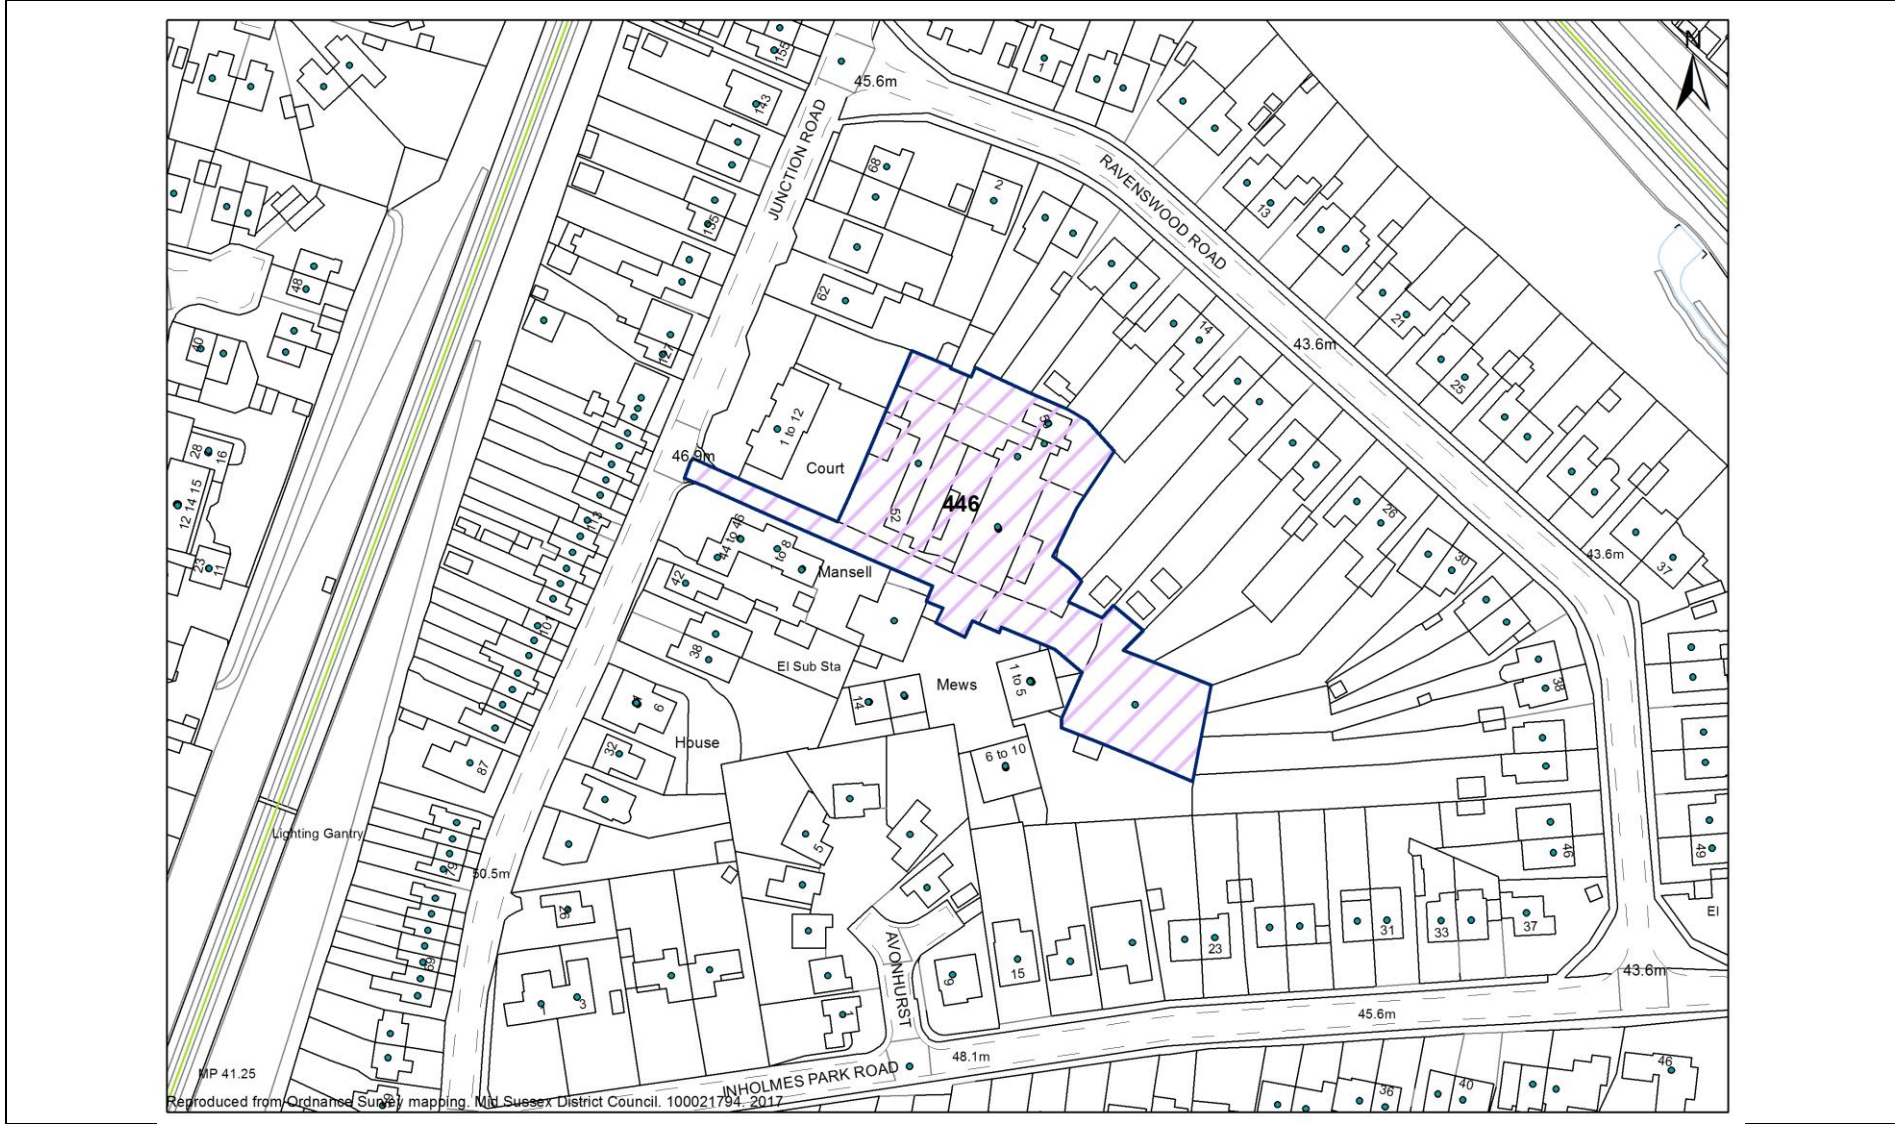

Site Reference	SHLAAID756
Parish	Burgess Hill
Site Address	Land at the Brow, Burgess Hill

Reproduced from Ordnance Survey mapping - Mid Sussex District Council - 100021794, 2017

Site Reference	SHLAAID544
Parish	Burgess Hill
Site Address	Western side of Victoria Road, Burgess Hill