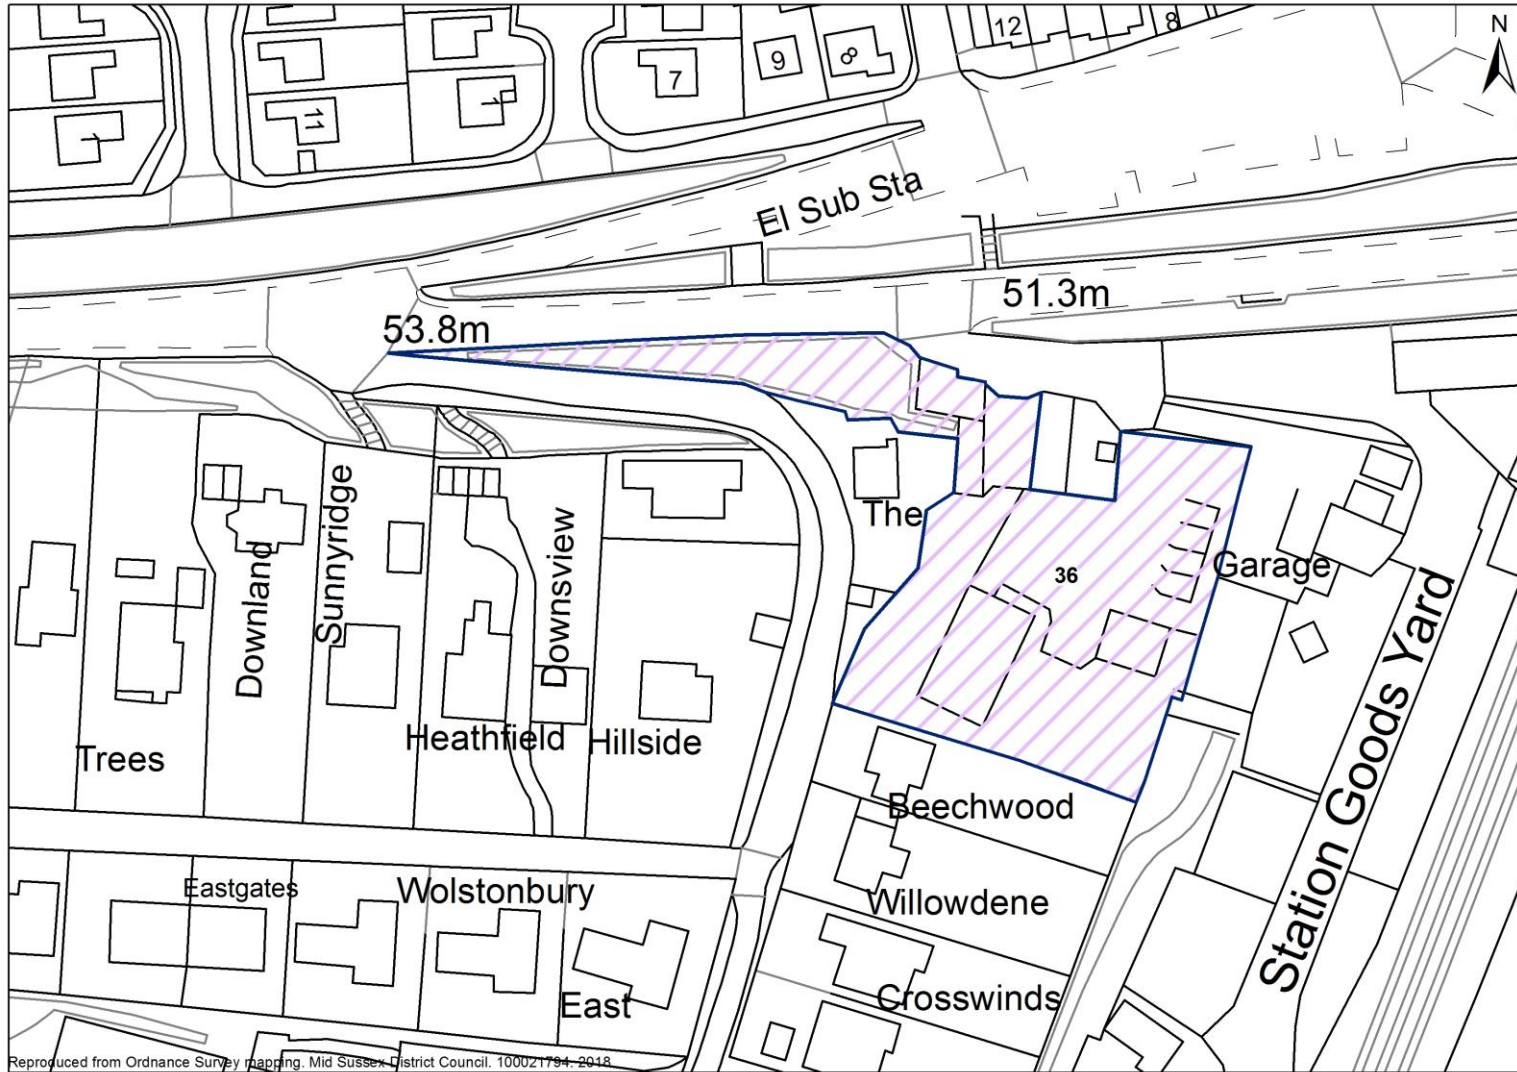

Site Reference	SHLAAID36
Parish	Hassocks
Site Address	Land adjacent to Station Goods Yard, Keymer Road, Hassocks