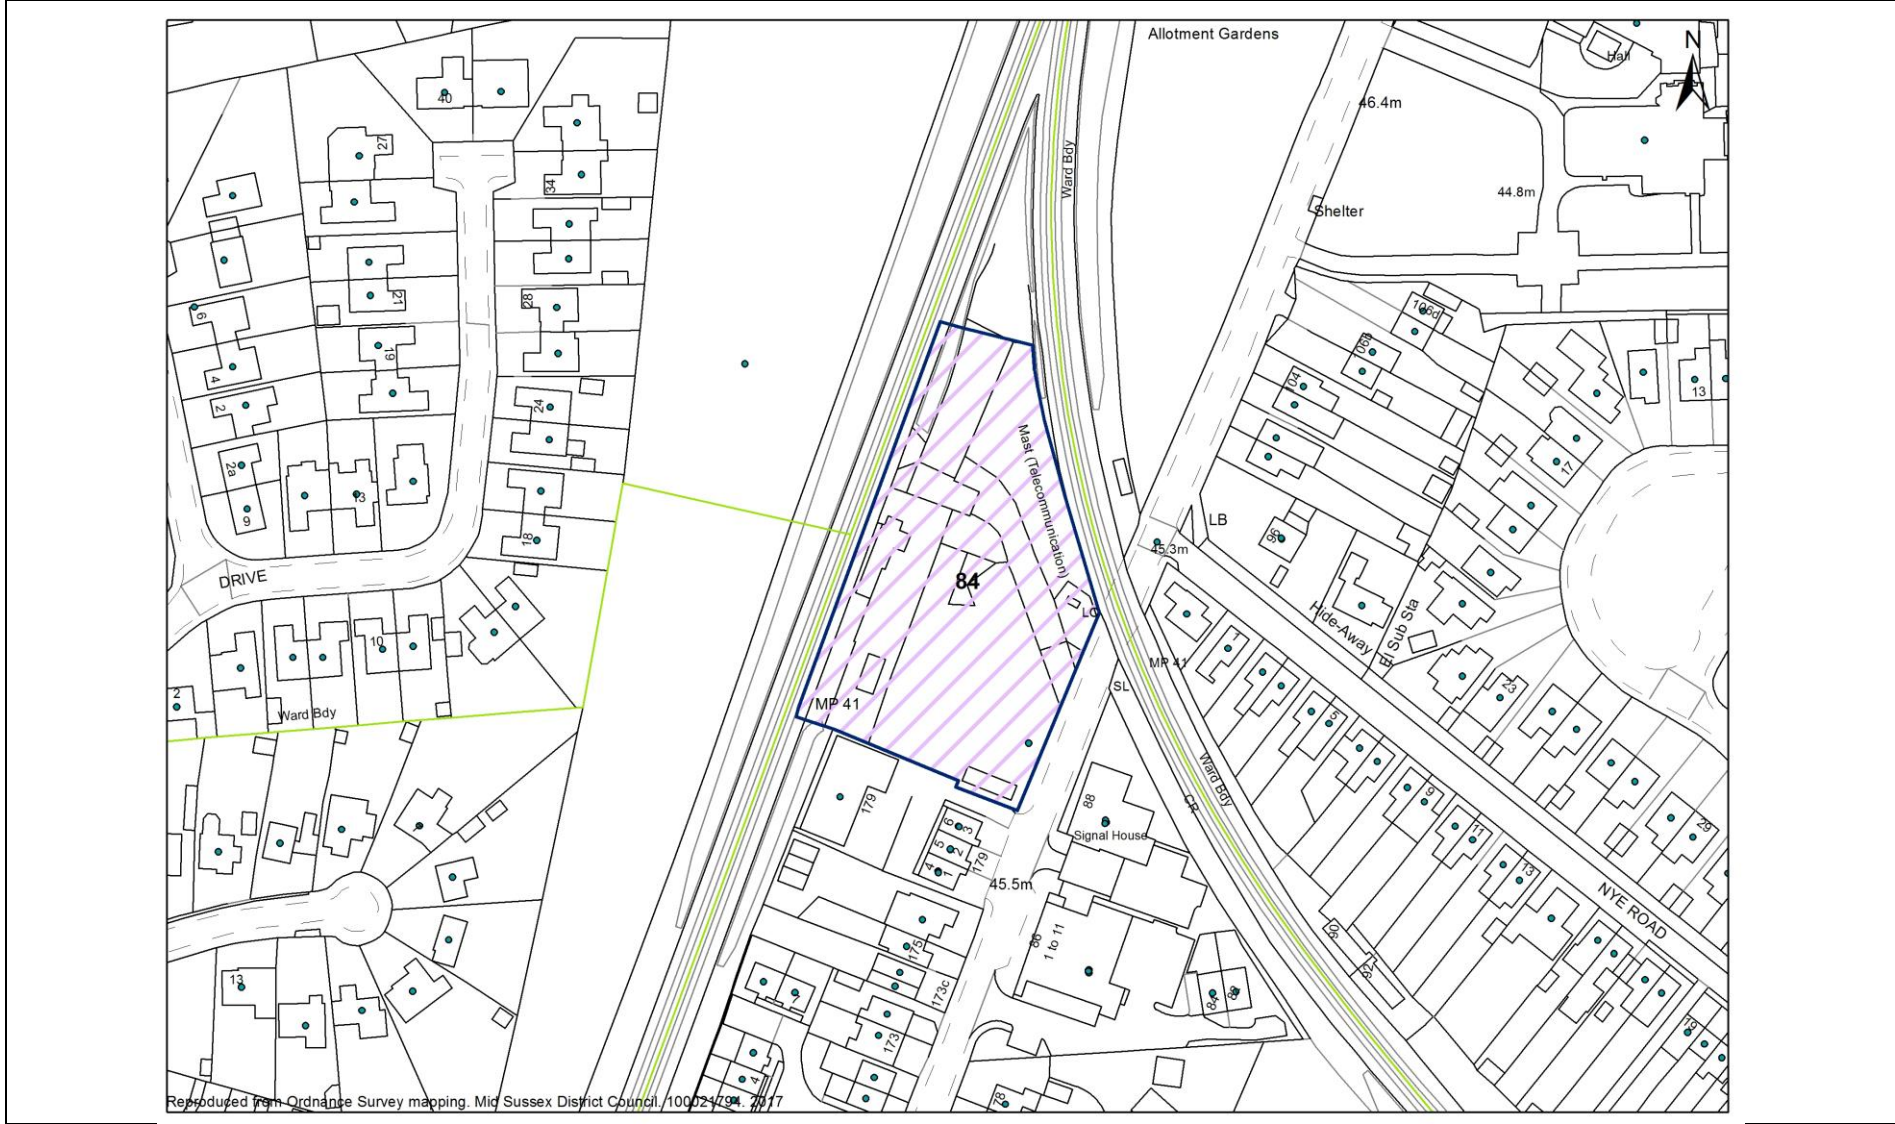

Site Reference	SHLAAID84
Parish	Burgess Hill
Site Address	The Oaks Centre, Junction Road, Burgess Hill

Reproduced from Ordnance Survey mapping. Mid Sussex District Council, 10024794, 2017