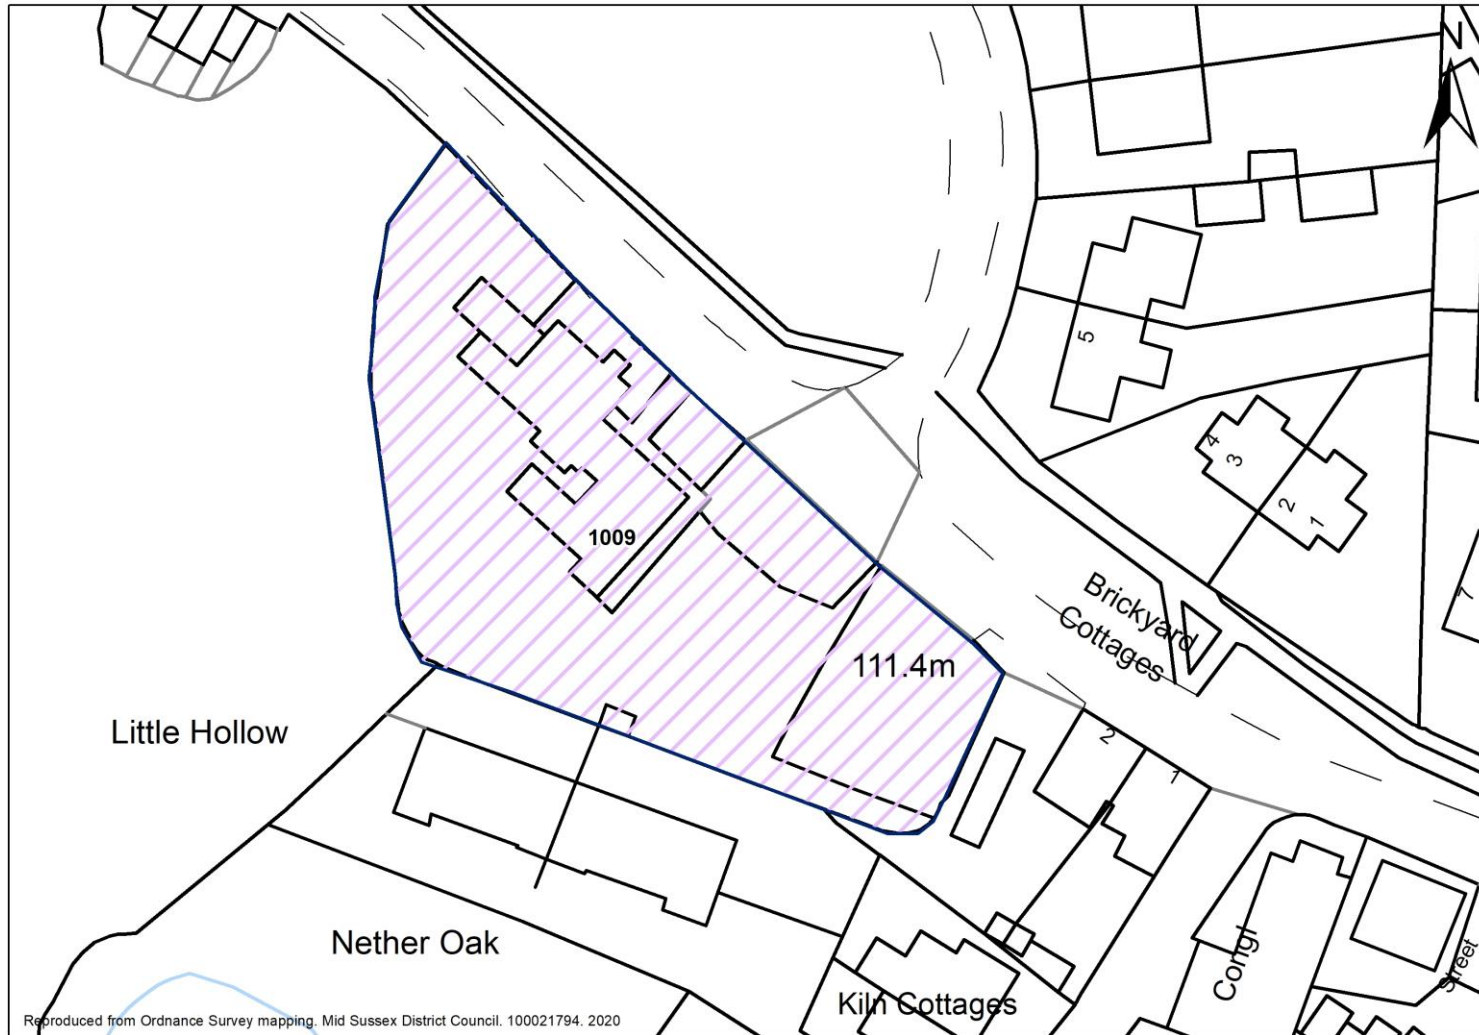

Site Reference	SHLAAID1009
Parish	Ardingly
Site Address	The Oak Inn Street Lane Ardingly