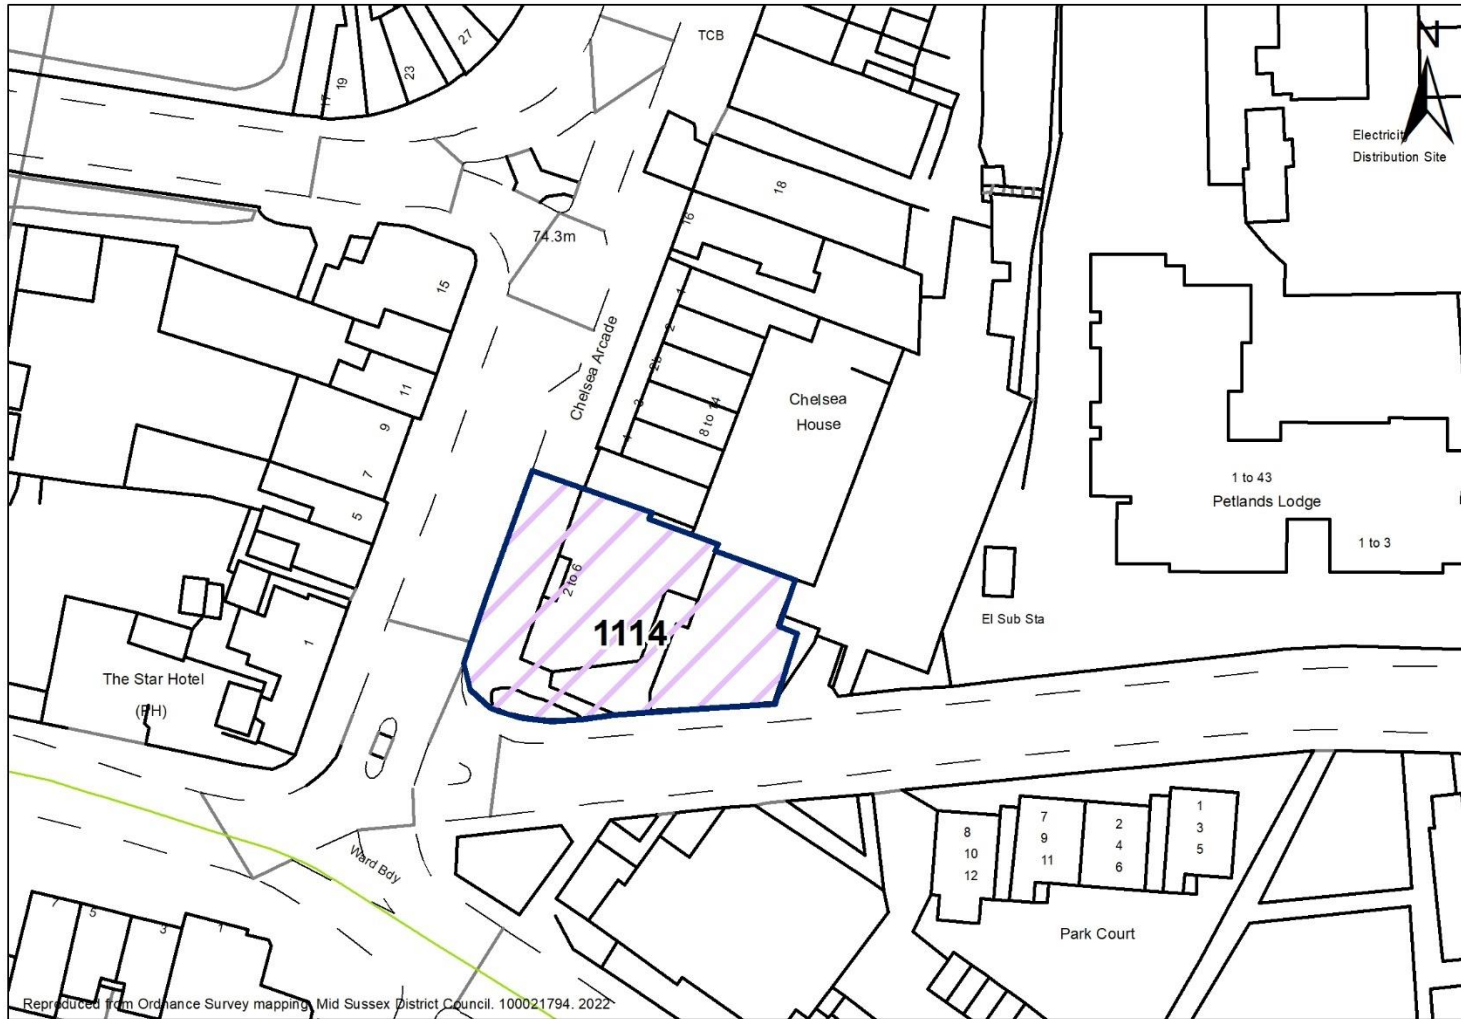

Site Reference	SHLAAID1114
Parish	Haywards Heath
Site Address	2 – 6 The Broadway

Reproduced from Ordnance Survey mapping, Mid Sussex District Council, 100021794, 2022.

Site Reference	SHLAAID1116
Parish	Haywards Heath
Site Address	1 and 2 Heath Square, Boltro Road