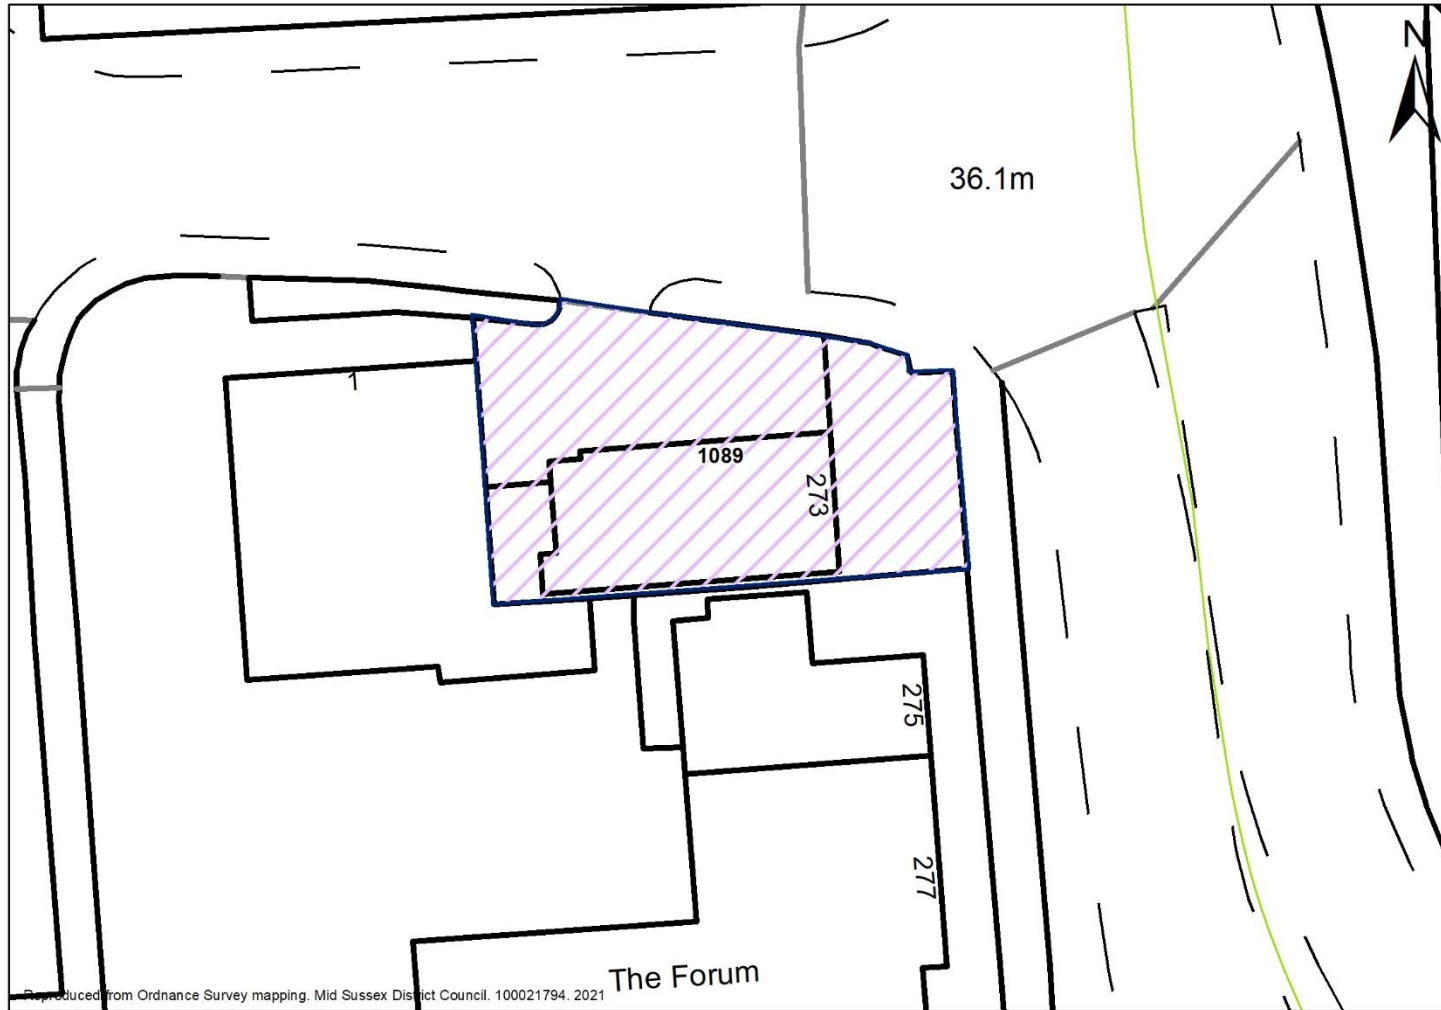

Site Reference	SHLAAID1089
Parish	Burgess Hill
Site Address	Americas House, 273 London Road