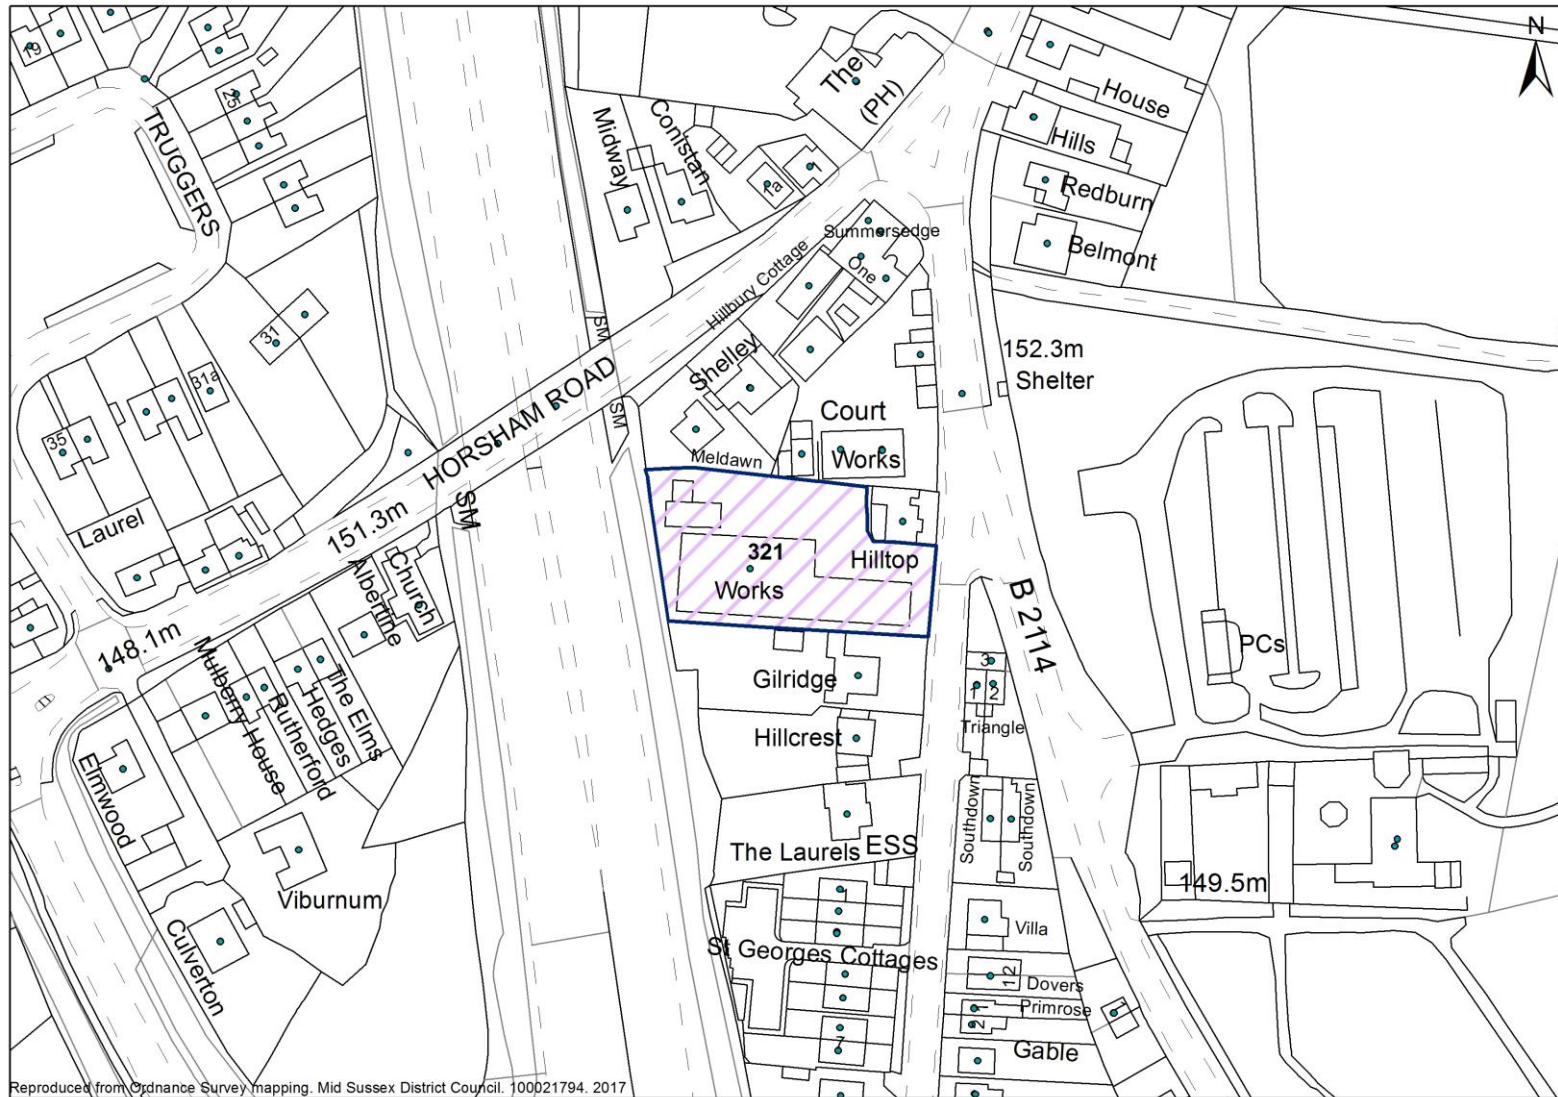

Site Reference	SHLAAID321
Parish	Slaugham
Site Address	Seaspace House, Brighton Road, Handcross

Reproduced from Ordnance Survey mapping. Mid Sussex District Council. 100021794. 2017