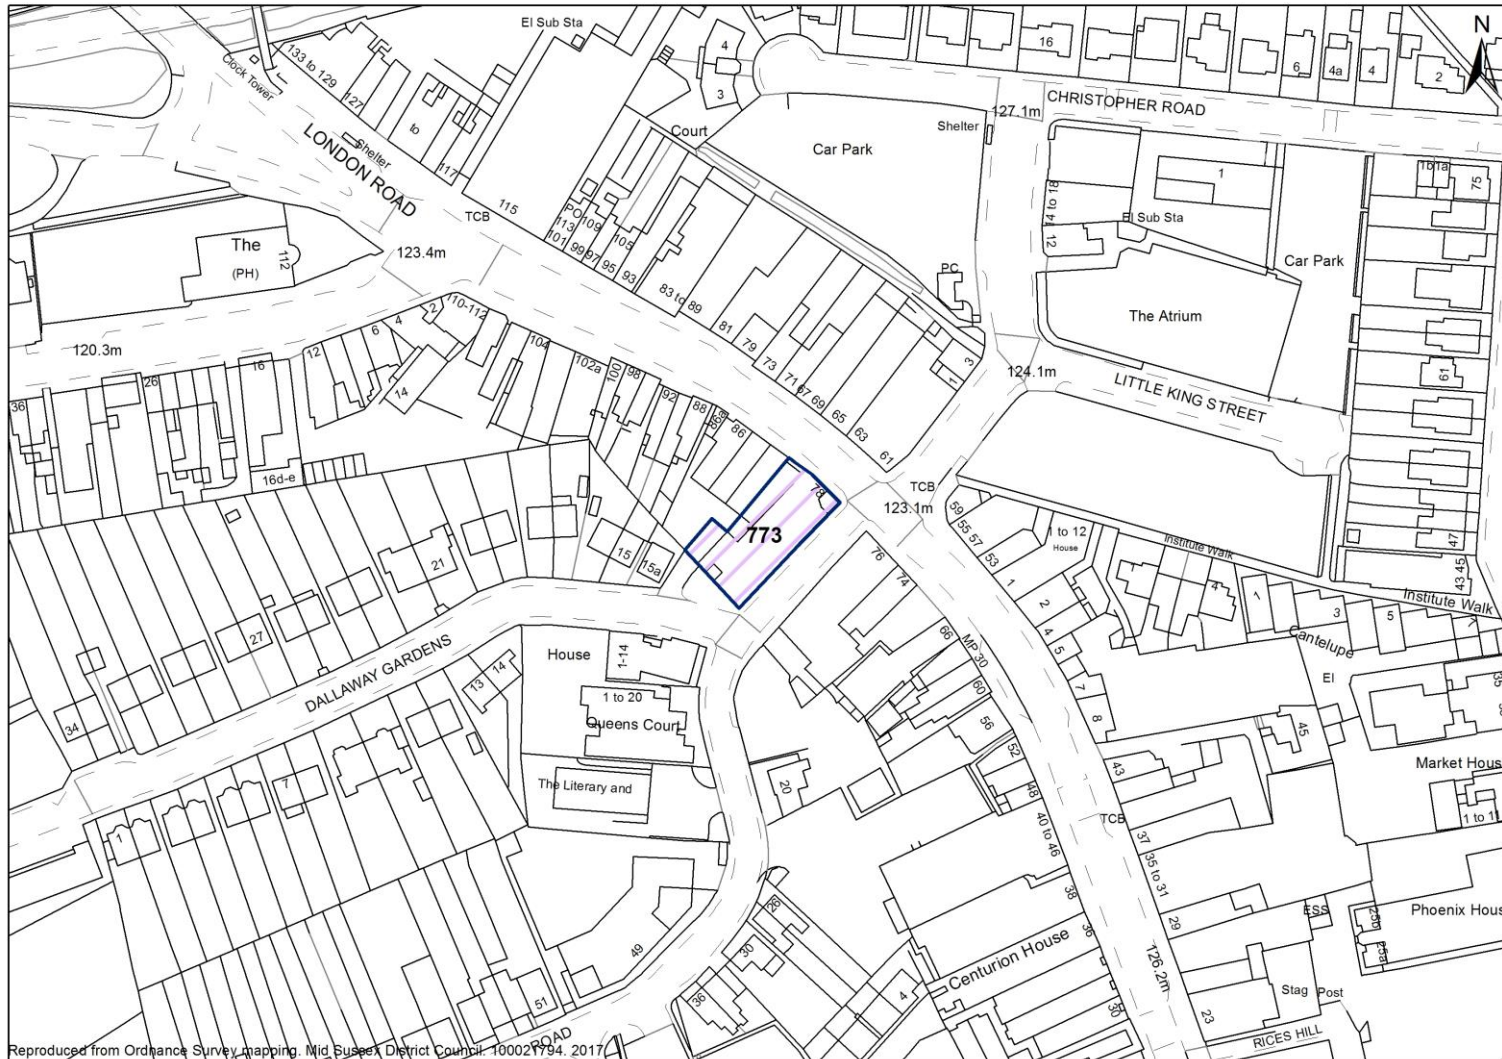

Site Reference	SHLAAID773
Parish	East Grinstead
Site Address	Superdrug, 78 London Road, East Grinstead

Reproduced from Ordnance Survey mapping. Mid Sussex District Council. 100021994. 2017