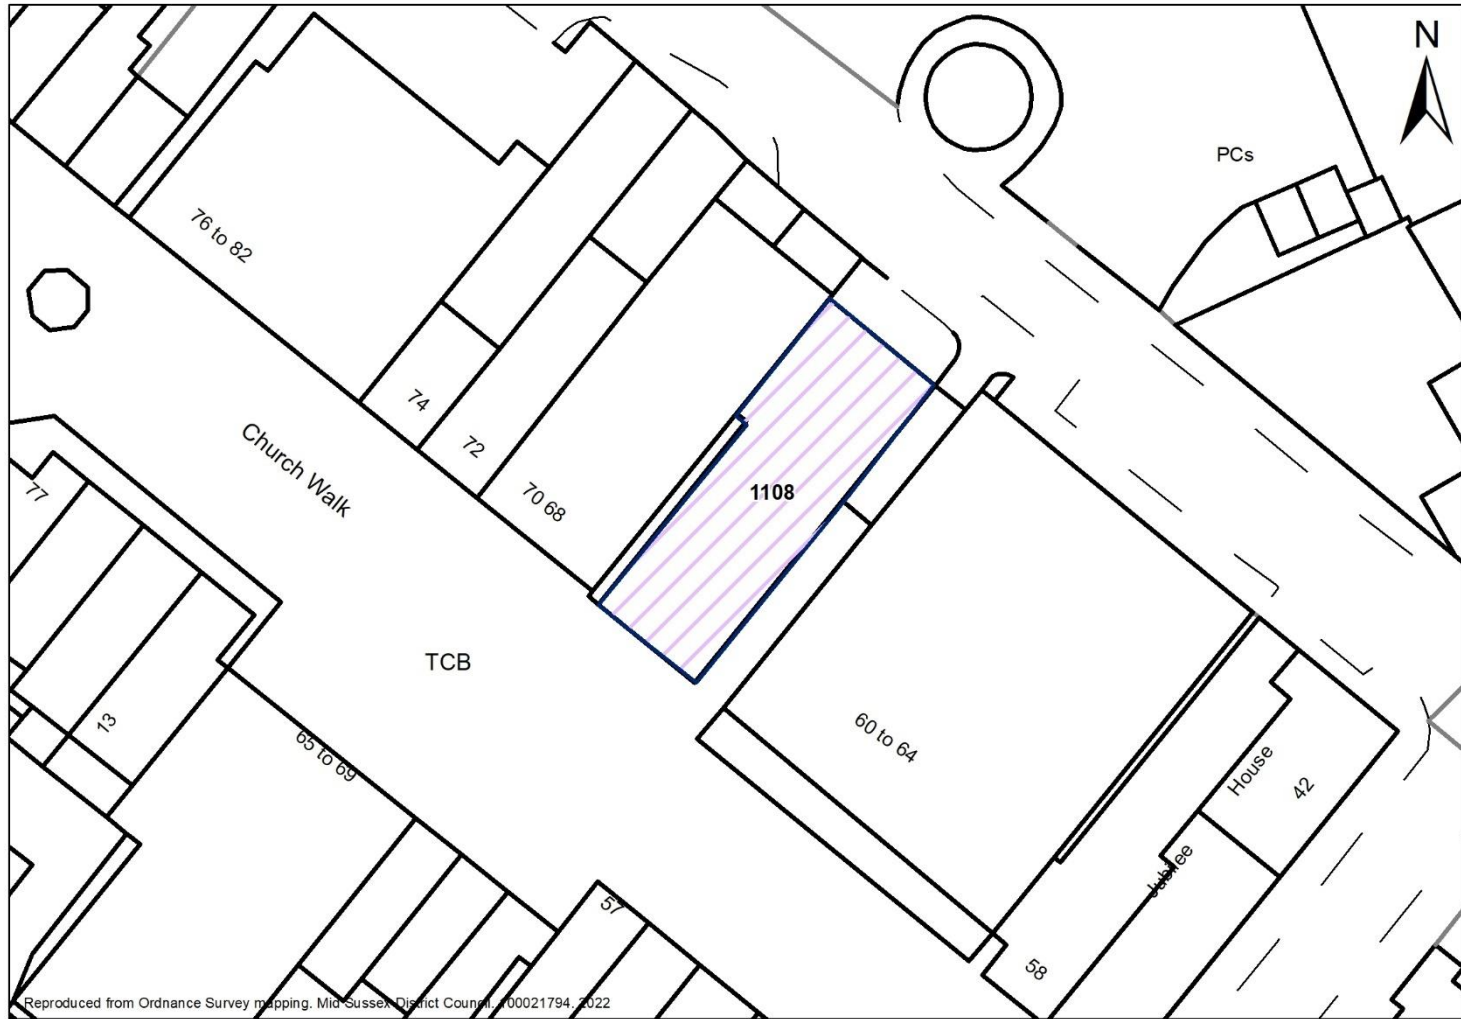

Site Reference	SHLAAID1108
Parish	Burgess Hill
Site Address	66 Church Walk

Reproduced from Ordnance Survey mapping, Mid Sussex District Council, 00021794, 2022