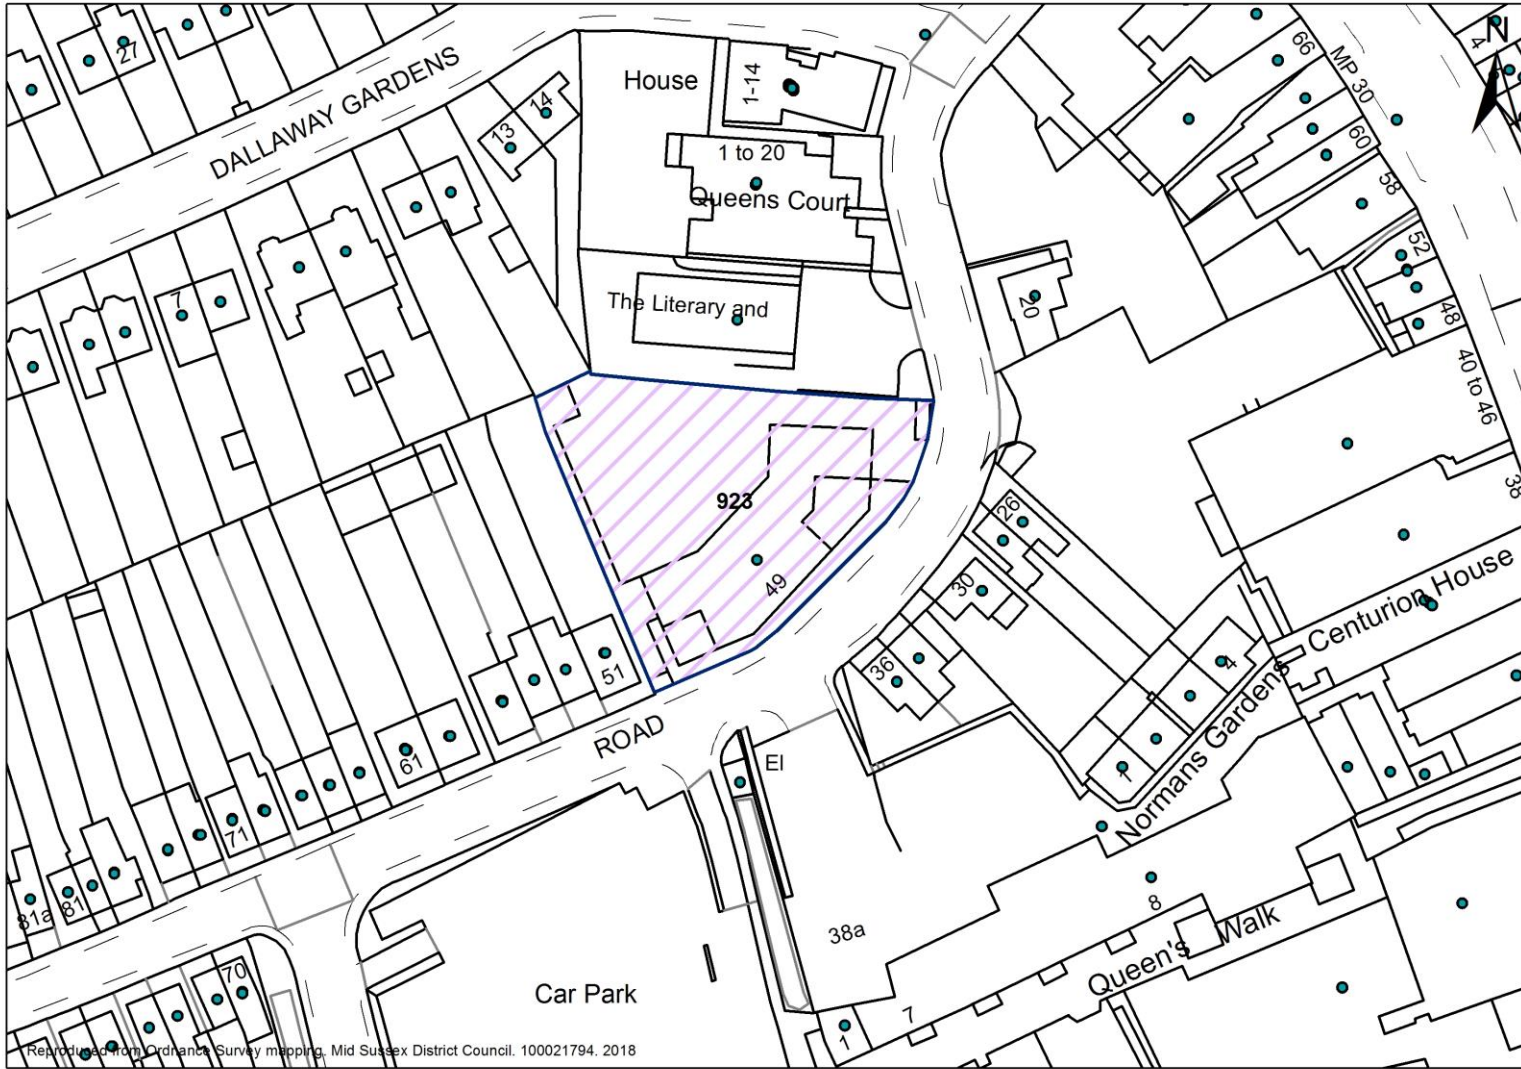

Site Reference	SHLAAID923
Parish	East Grinstead
Site Address	49 Queens Road East Grinstead