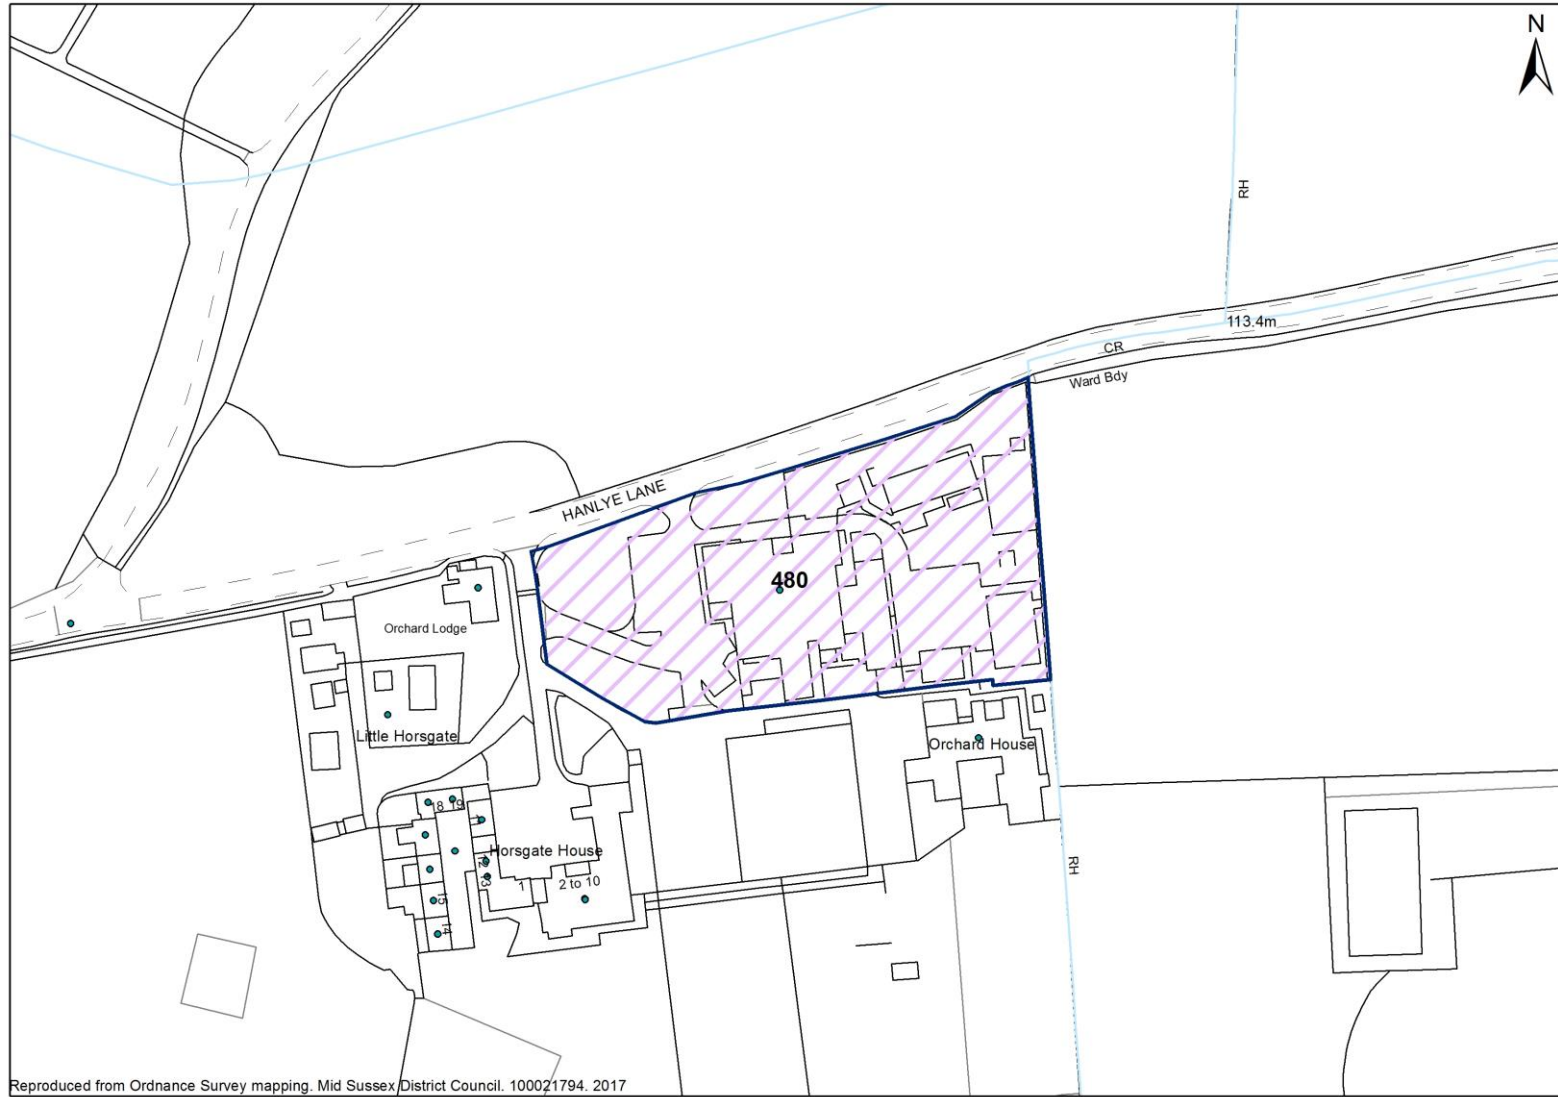

Site Reference	SHLAAID480
Parish	Cuckfield
Site Address	Courtmeadow School, Hanlye Lane, Cuckfield

Reproduced from Ordnance Survey mapping. Mid Sussex District Council. 100021794. 2017