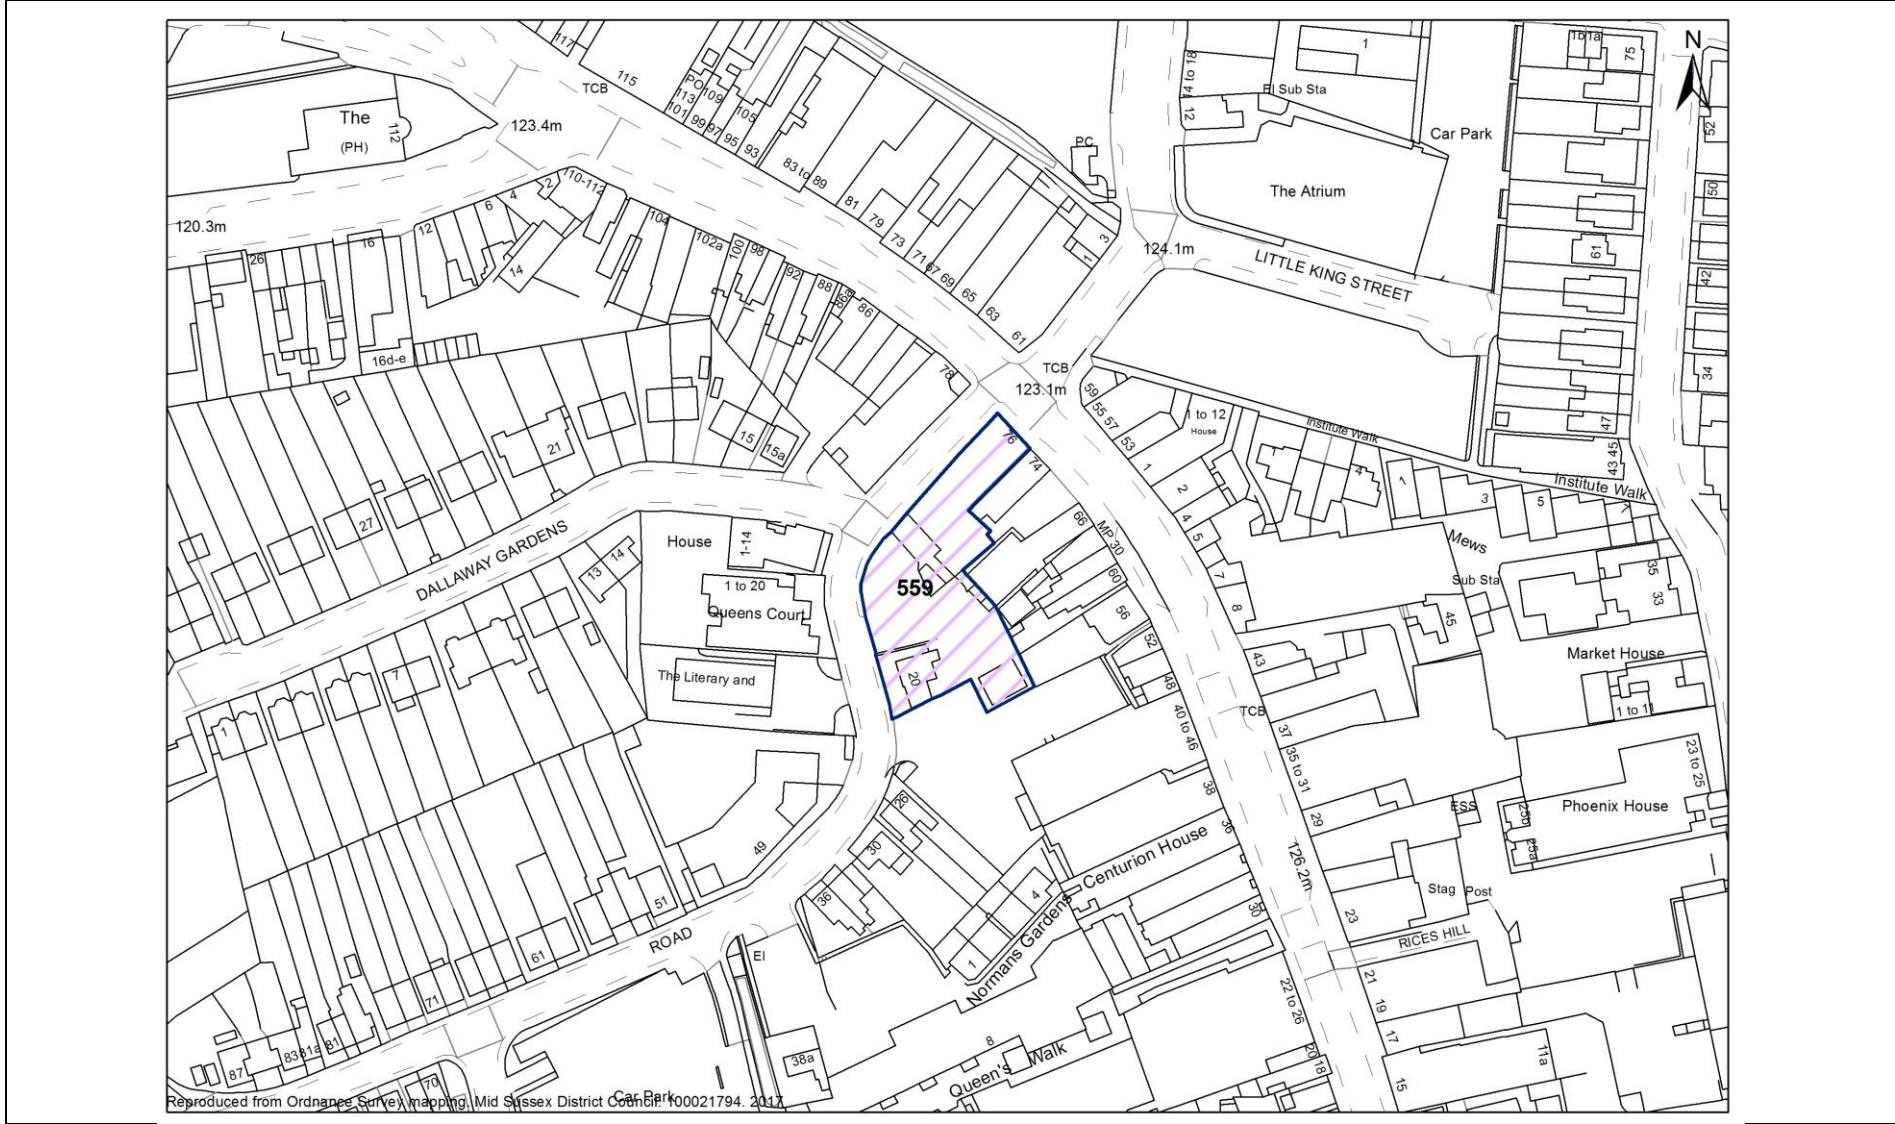

Site Reference	SHLAAID559
Parish	East Grinstead
Site Address	East Grinstead Delivery Office, 76 London Road, East Grinstead