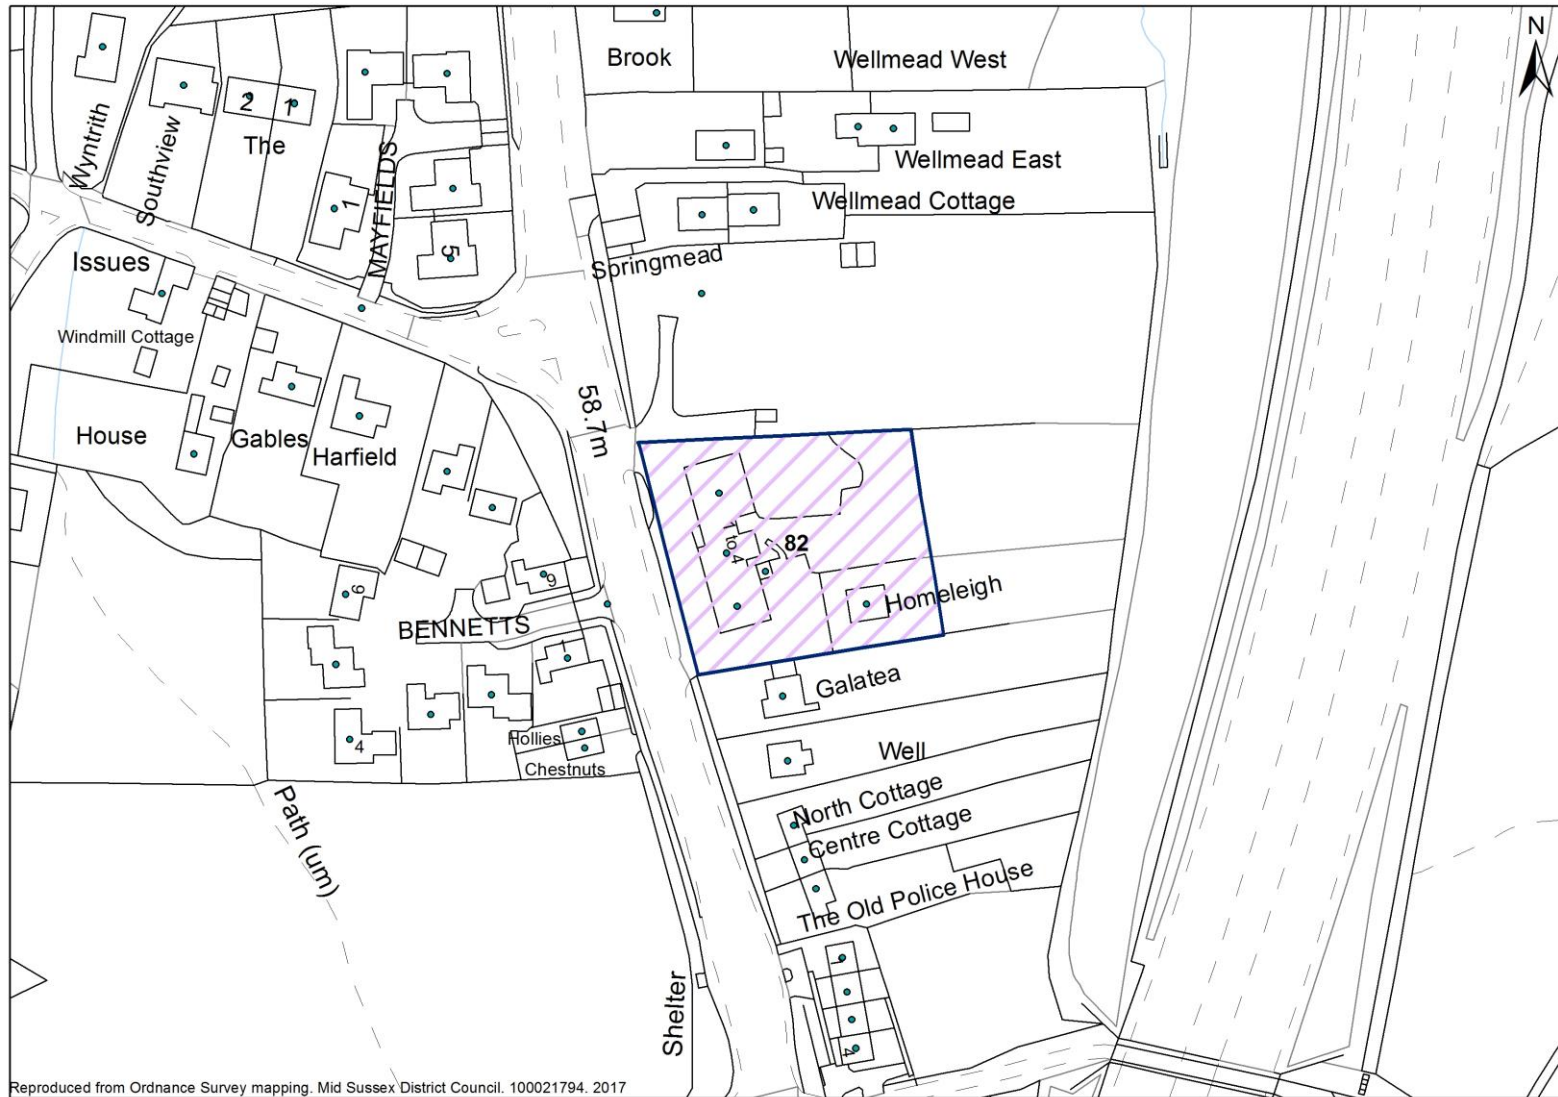

Site Reference	SHLAAID82
Parish	Bolney
Site Address	Motorcycle Workshop (former G&W Motors), London Road, Bolney