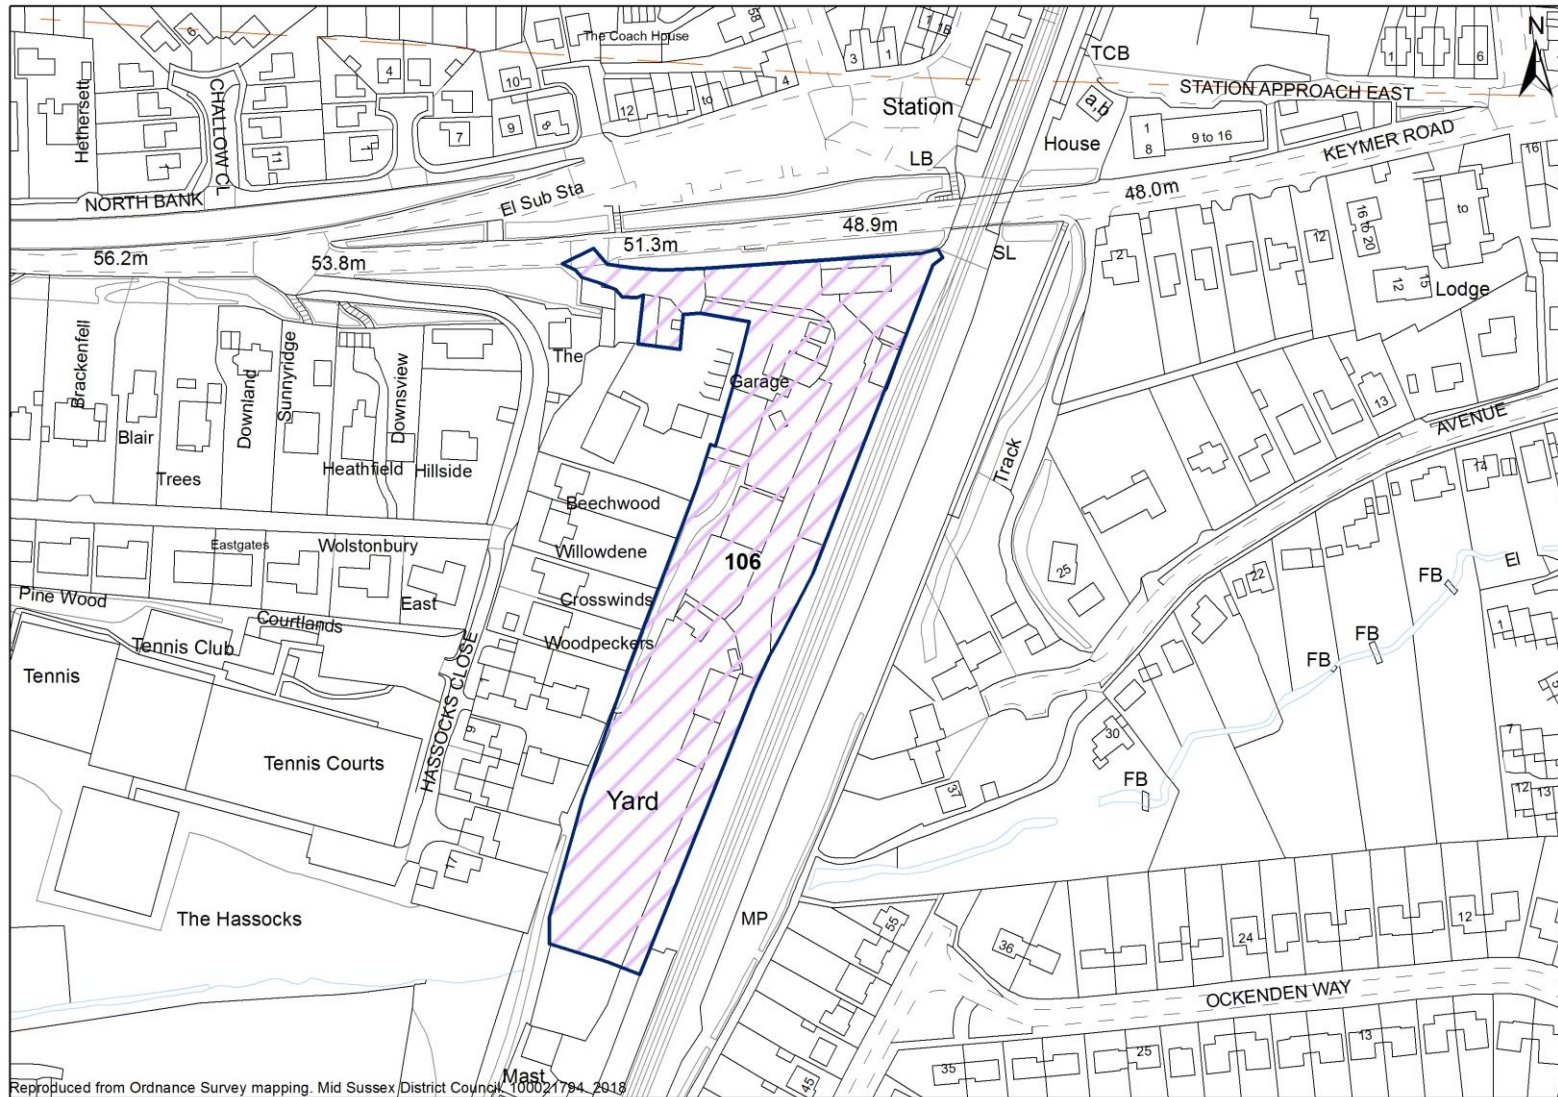

Site Reference	SHLAAID106
Parish	Hassocks
Site Address	Station Goods Yard, Hassocks