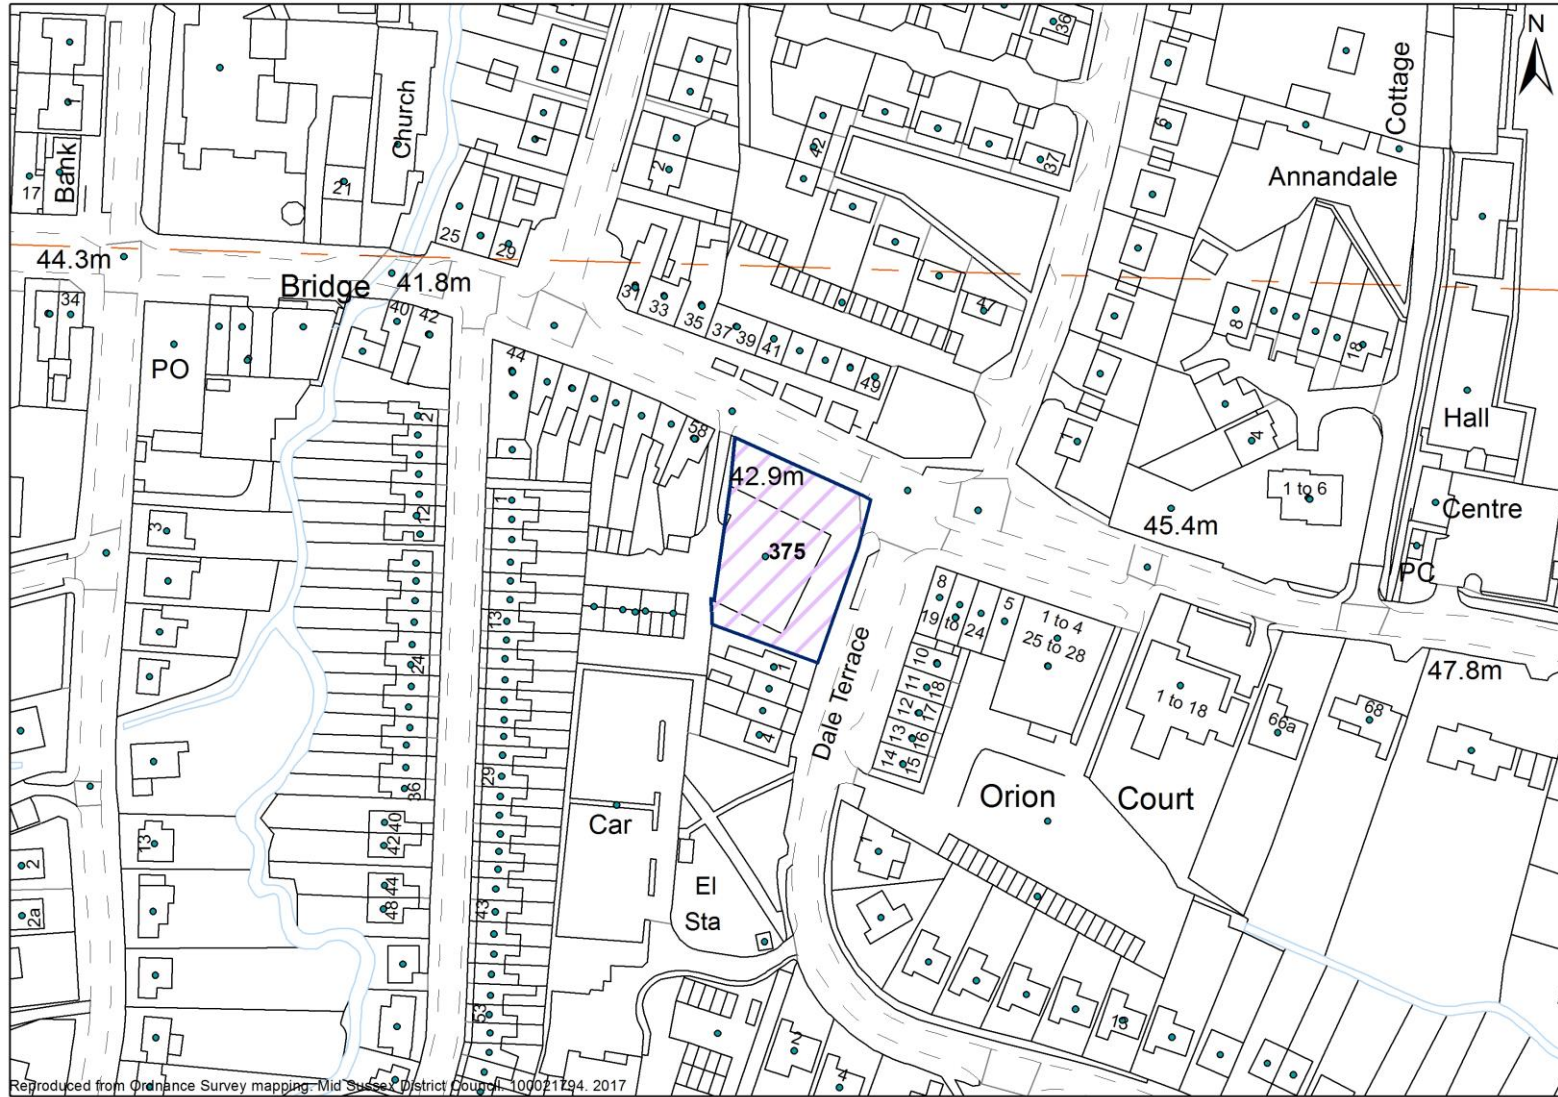

Site Reference	SHLAAID375
Parish	Hassocks
Site Address	National Tyre Centre, 60 Keymer Road, Hassocks

Reproduced from Ordnance Survey mapping, Mid Sussex District Council, 100021794, 2017