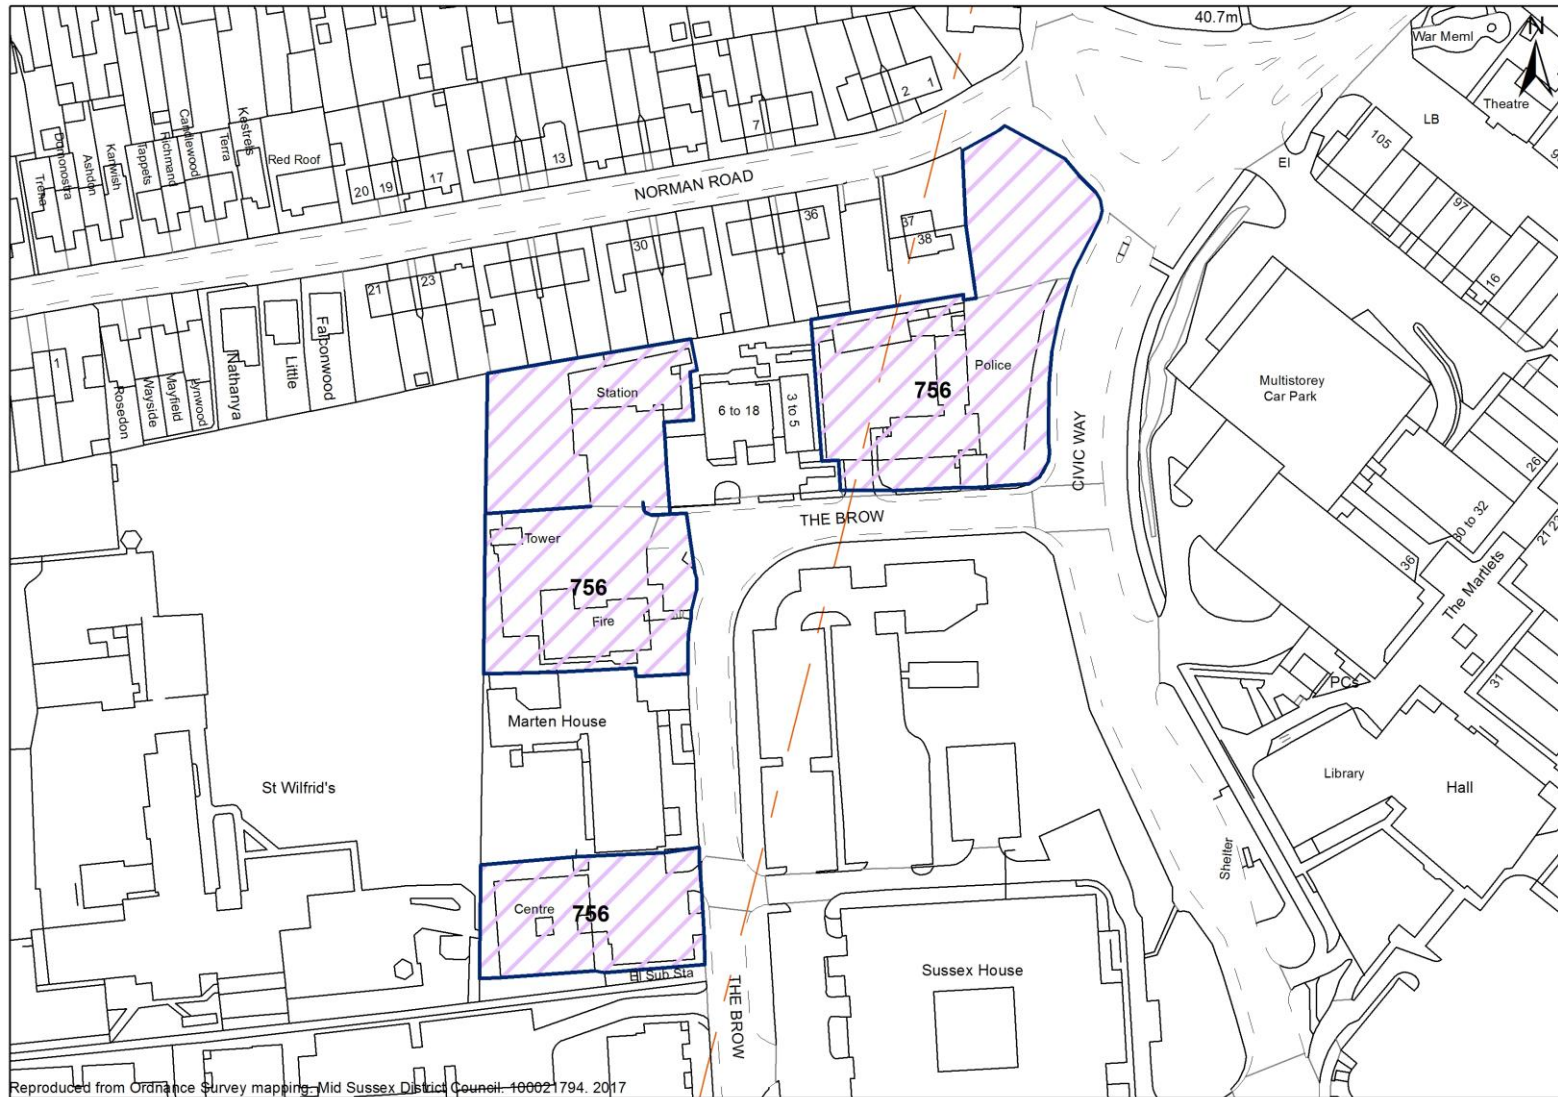

Site Reference	SHLAAID756
Parish	Burgess Hill
Site Address	Land at the Brow, Burgess Hill

Reproduced from Ordnance Survey mapping - Mid Sussex District Council - 100021794, 2017

Site Reference	SHLAAID544
Parish	Burgess Hill
Site Address	Western side of Victoria Road, Burgess Hill