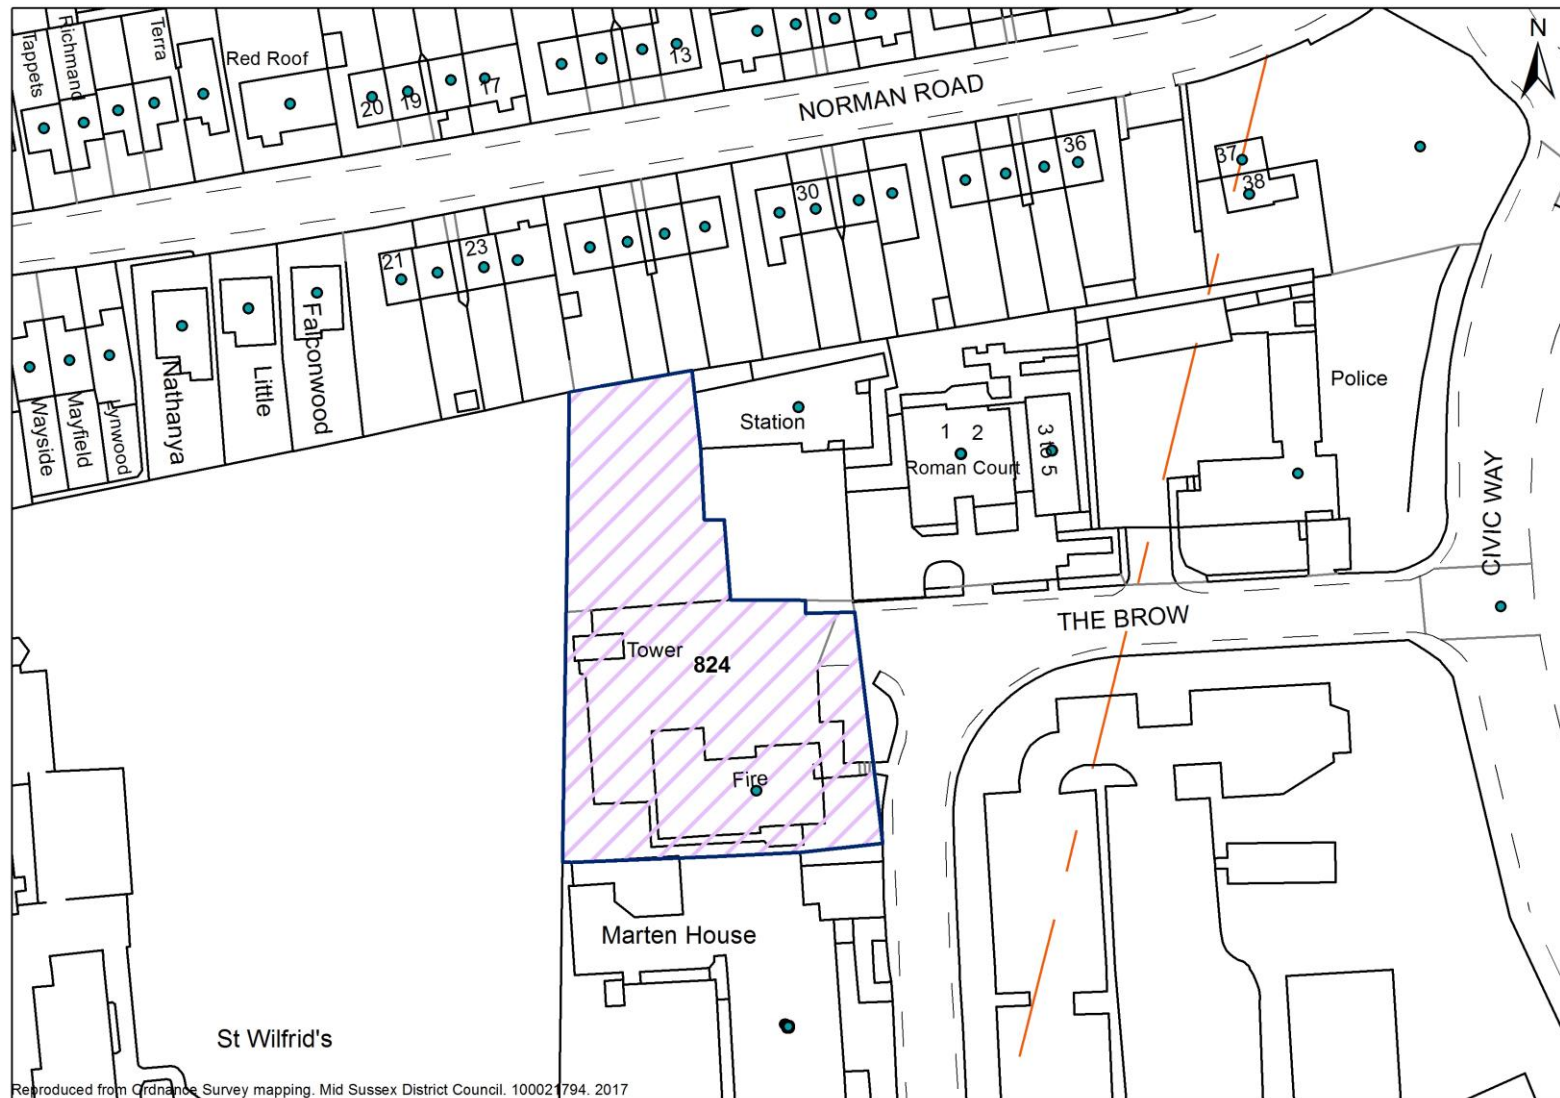

Site Reference	SHLAAID824
Parish	Burgess Hill
Site Address	Fire Station, The Brow, Burgess Hill

Reproduced from Ordnance Survey mapping. Mid Sussex District Council. 10002794. 2017