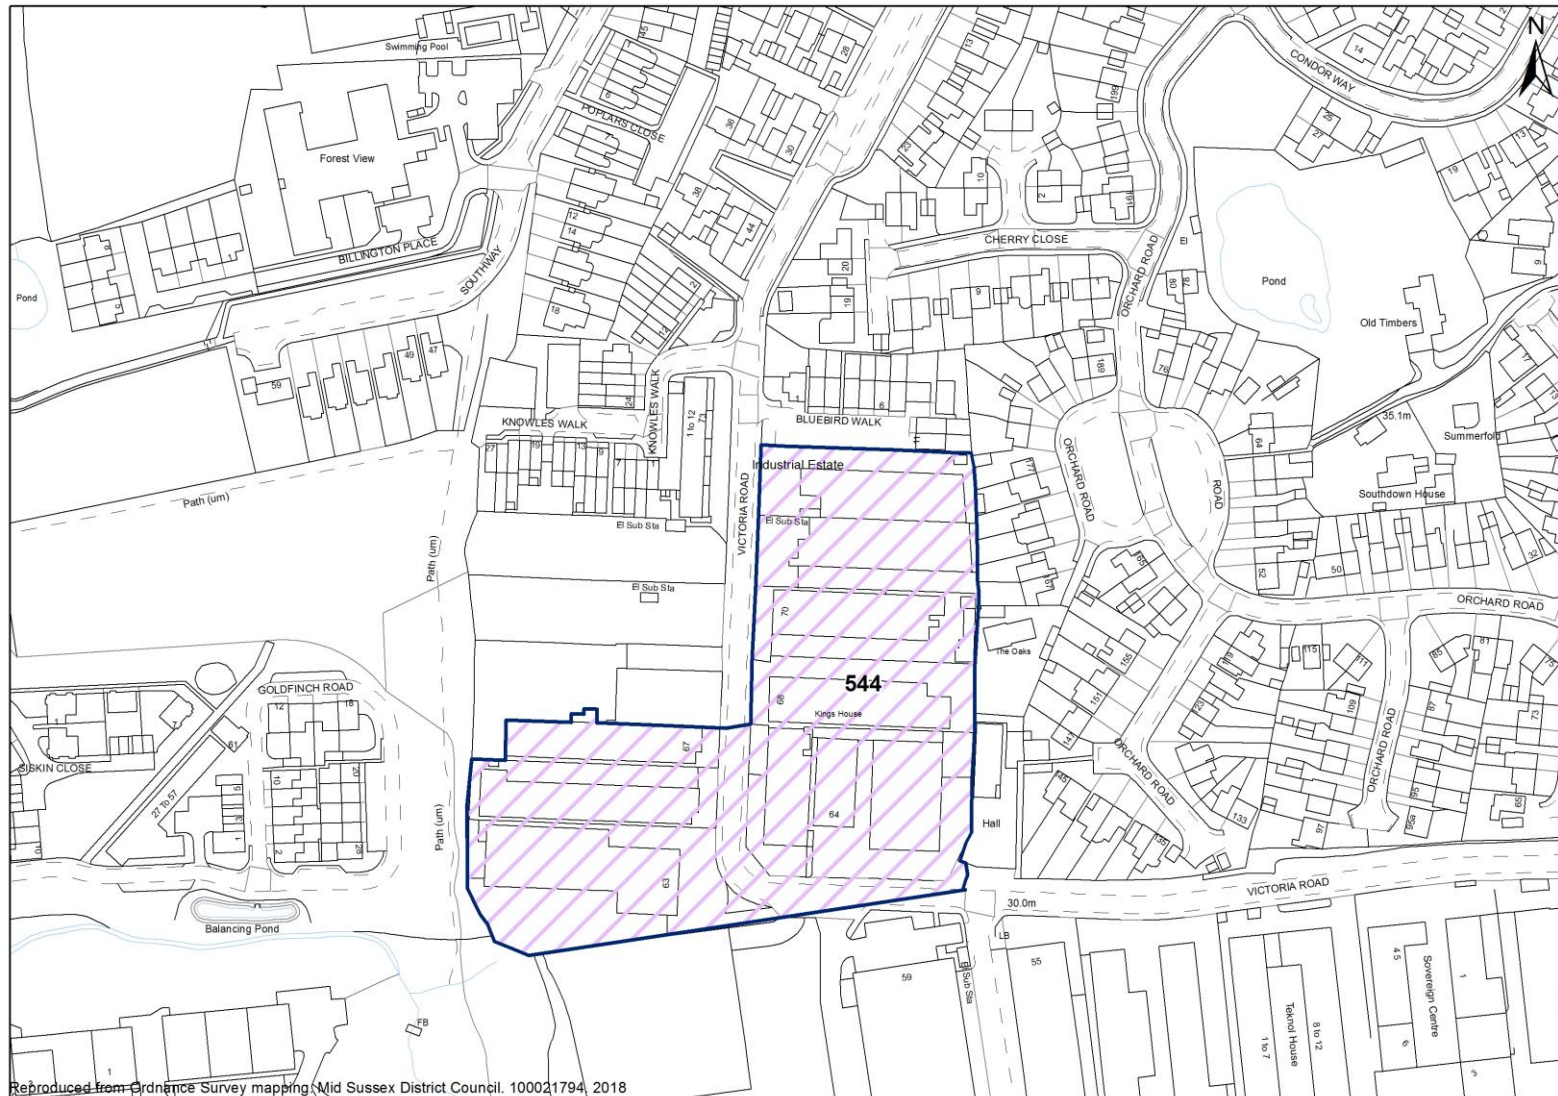

Site Reference	SHLAAID756
Parish	Burgess Hill
Site Address	Land at the Brow, Burgess Hill

Reproduced from Ordnance Survey mapping - Mid Sussex District Council - 100021794, 2017

Site Reference	SHLAAID544
Parish	Burgess Hill
Site Address	Western side of Victoria Road, Burgess Hill