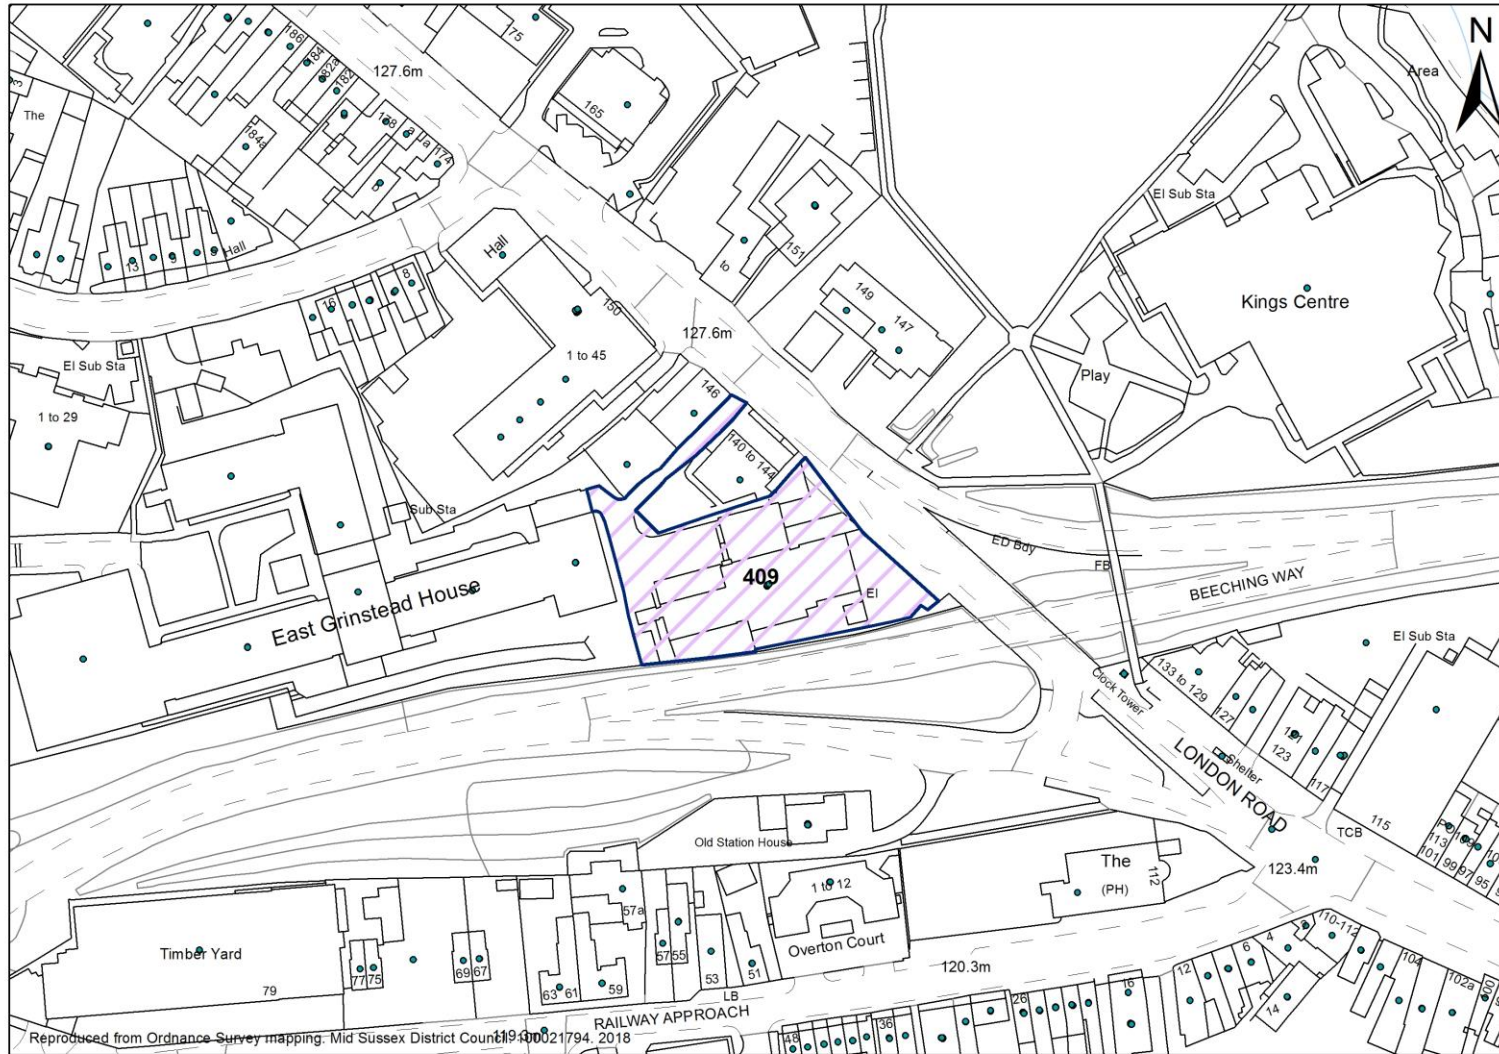

Site Reference	SHLAAID409
Parish	East Grinstead
Site Address	Sussex House, London Road, East Grinstead