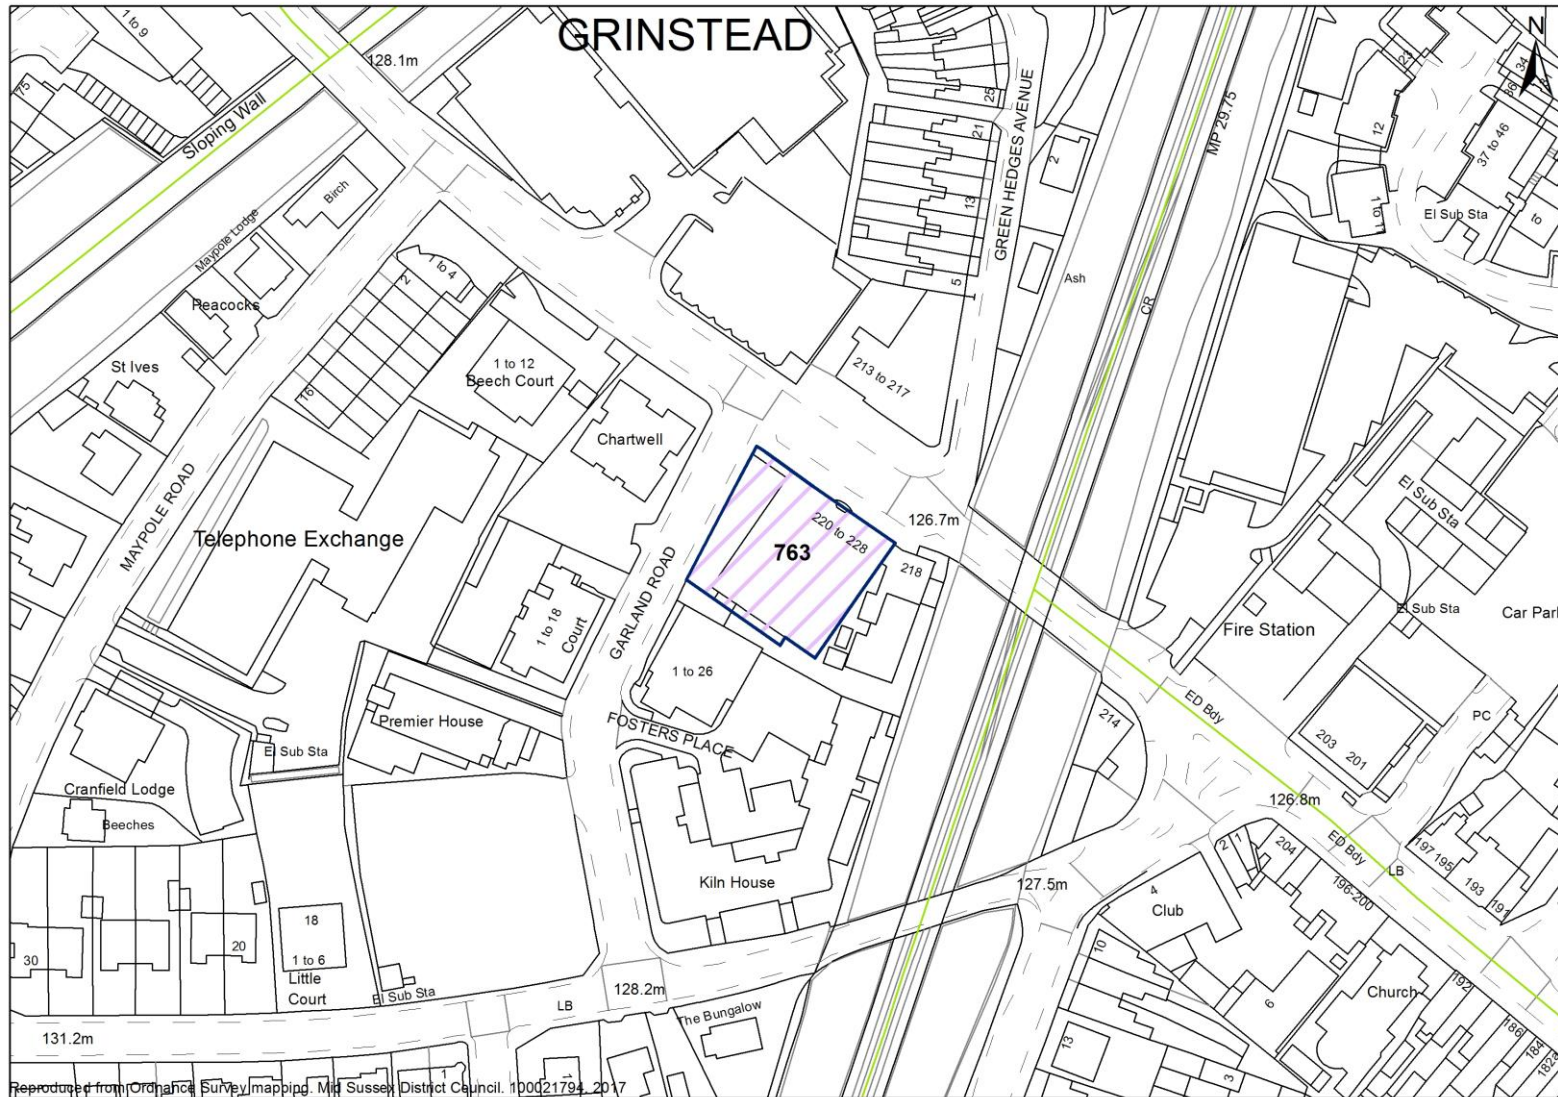

Site Reference	SHLAAID763
Parish	East Grinstead
Site Address	Carpet Right, 220 - 228 London Road, East Grinstead

Reproduced from Ordnance Survey mapping. Mid Sussex District Council. 100021794. 2017