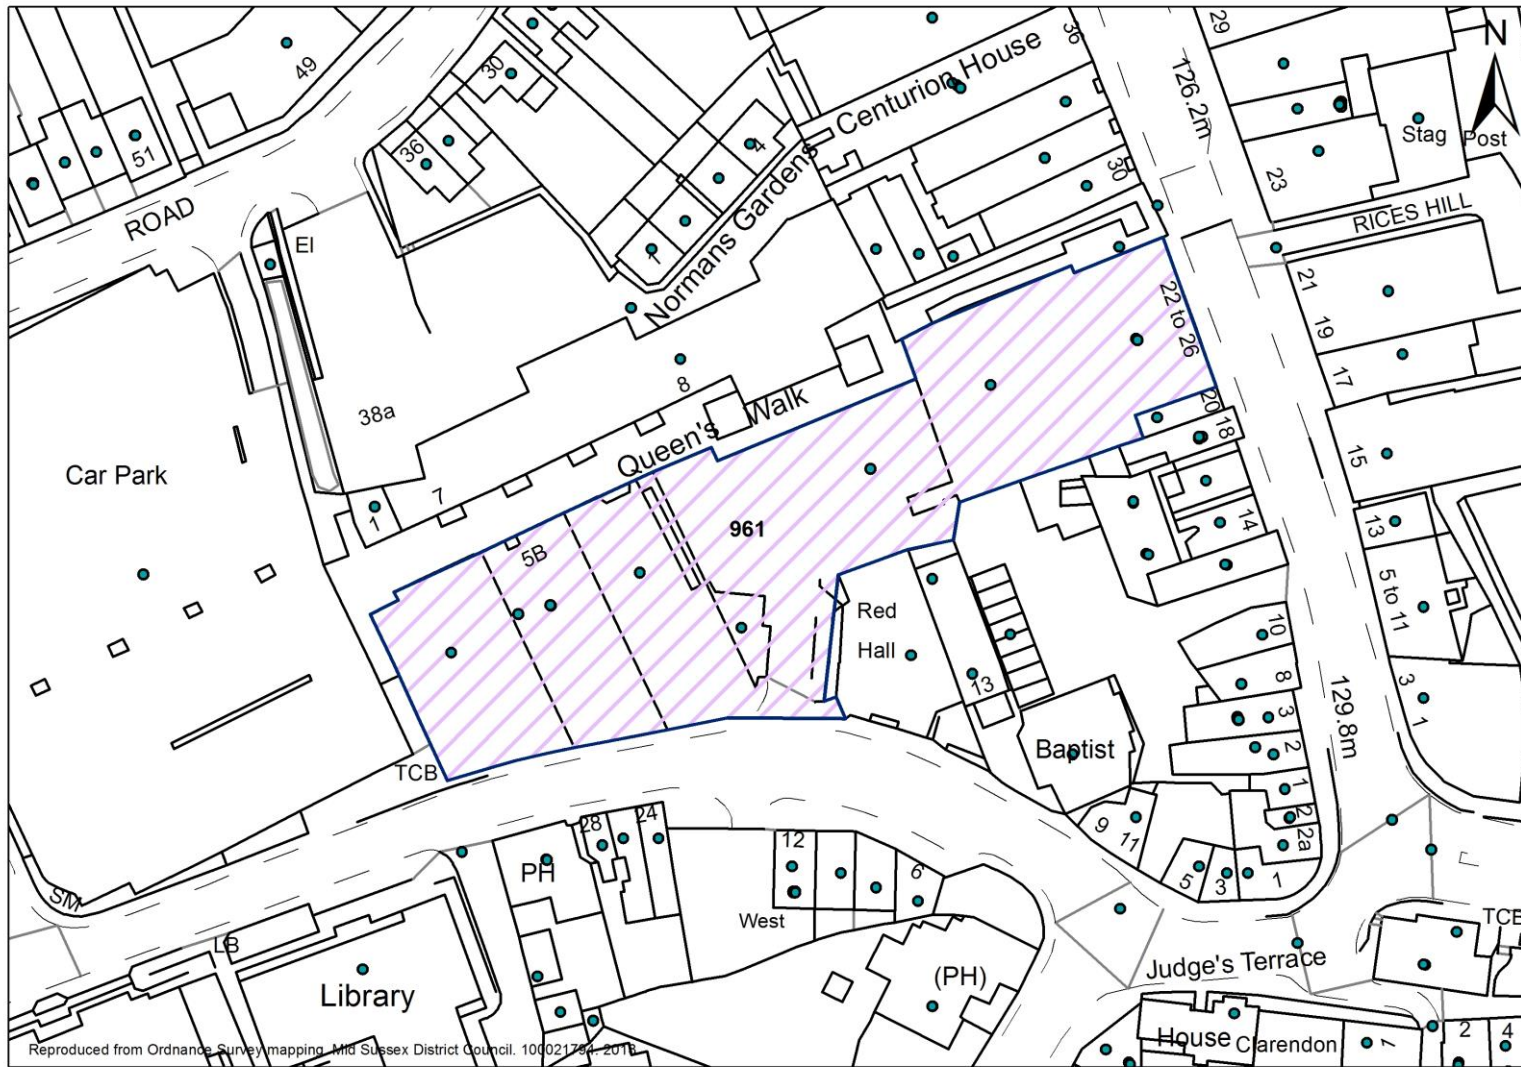

Site Reference	SHLAAID961
Parish	East Grinstead
Site Address	1-5 Queens Walk and 22-26 London Road, East Grinstead