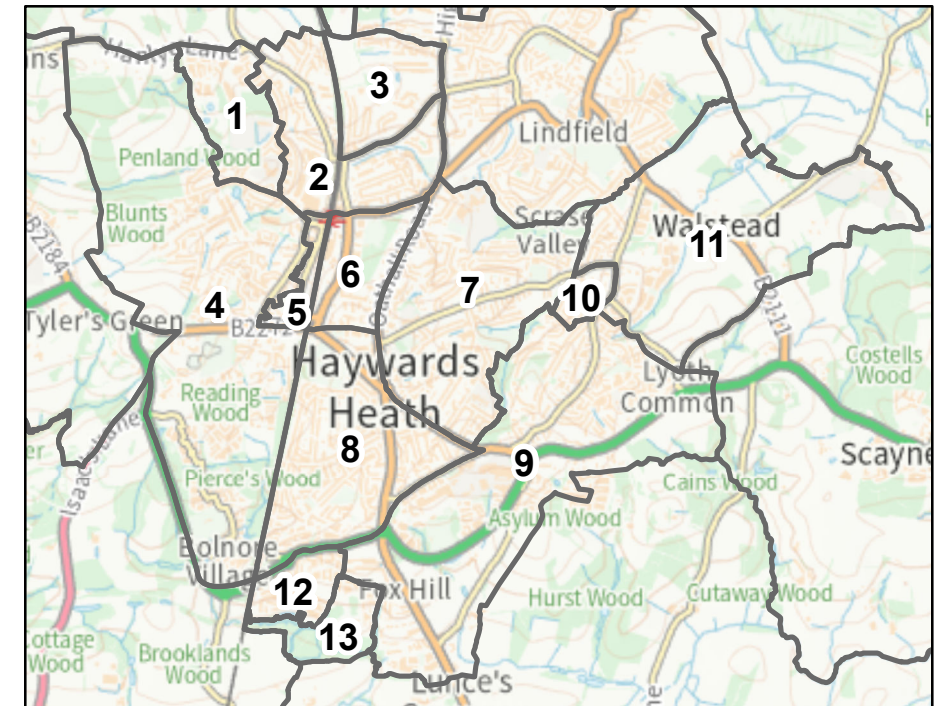

Parish Ward Boundaries
Effective from 1 April 2023

Inset 1
East Grinstead

1. East Grinstead Imberhorne
2. East Grinstead Baldwins
3. East Grinstead Town North
4. East Grinstead Ashplats North
5. East Grinstead Town South
6. East Grinstead Herontye & Ashplats South
7. East Grinstead South

Inset 2
Haywards Heath & surrounds

1. Haywards Heath North West
2. Haywards Heath North Central
3. Haywards Heath North East
4. Haywards Heath Lucastes & Bolnore
5. Haywards Heath Lucastes Boltro
6. Haywards Heath Bentswood & Heath West
7. Haywards Heath Bentswood & Heath East
8. Haywards Heath Ashenground
9. Haywards Heath Franklands
10. Lindfield Rural - The Hollow
11. Lindfield Rural - Walstead
12. Ansty & Staplefield - Rocky Lane North
13. Ansty & Staplefield - Rocky Lane South

Inset 3
Burgess Hill

1. Burgess Hill Brookleigh West
2. Burgess Hill Brookleigh East
3. Burgess Hill Gatehouse
4. Burgess Hill Dunstall
5. Burgess Hill Leylands
6. Burgess Hill St Andrews
7. Burgess Hill Victoria
8. Burgess Hill St Johns
9. Burgess Hill Meeds & Hammonds
10. Burgess Hill Franklands