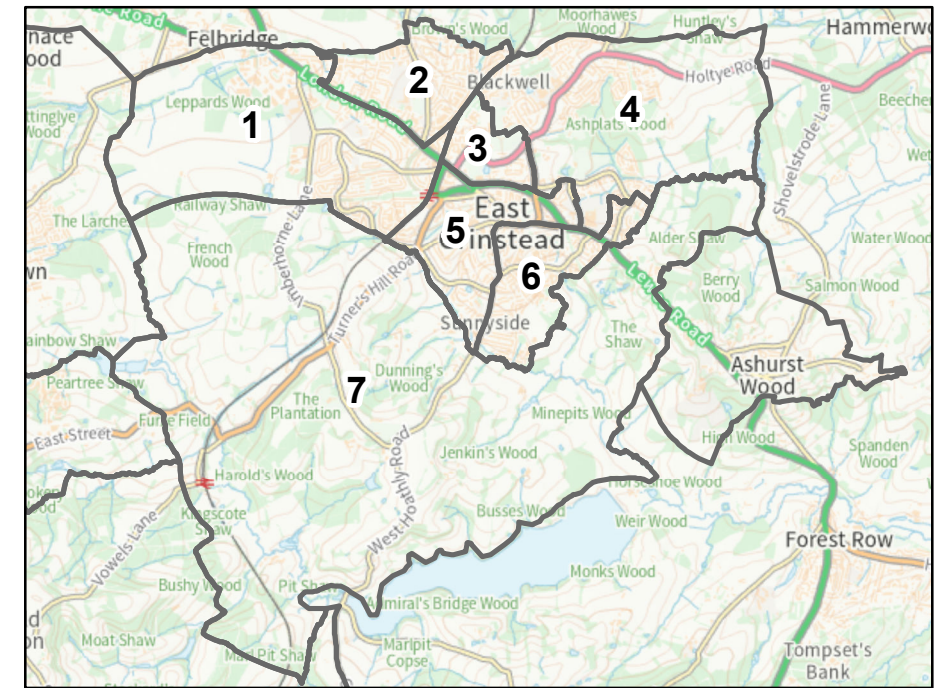

Parish Ward Boundaries
Effective from 1 April 2023

Inset 1
East Grinstead

1. East Grinstead Imberhorne
2. East Grinstead Baldwins
3. East Grinstead Town North
4. East Grinstead Ashplats North
5. East Grinstead Town South
6. East Grinstead Herontye & Ashplats South
7. East Grinstead South

Inset 2
Haywards Heath & surrounds

1. Haywards Heath North West
2. Haywards Heath North Central
3. Haywards Heath North East
4. Haywards Heath Lucastes & Bolnore
5. Haywards Heath Lucastes Boltro
6. Haywards Heath Bentswood & Heath West
7. Haywards Heath Bentswood & Heath East
8. Haywards Heath Ashenground
9. Haywards Heath Franklands
10. Lindfield Rural - The Hollow
11. Lindfield Rural - Walstead
12. Ansty & Staplefield - Rocky Lane North
13. Ansty & Staplefield - Rocky Lane South

Inset 3
Burgess Hill

1. Burgess Hill Brookleigh West
2. Burgess Hill Brookleigh East
3. Burgess Hill Gatehouse
4. Burgess Hill Dunstall
5. Burgess Hill Leylands
6. Burgess Hill St Andrews
7. Burgess Hill Victoria
8. Burgess Hill St Johns
9. Burgess Hill Meeds & Hammonds
10. Burgess Hill Franklands